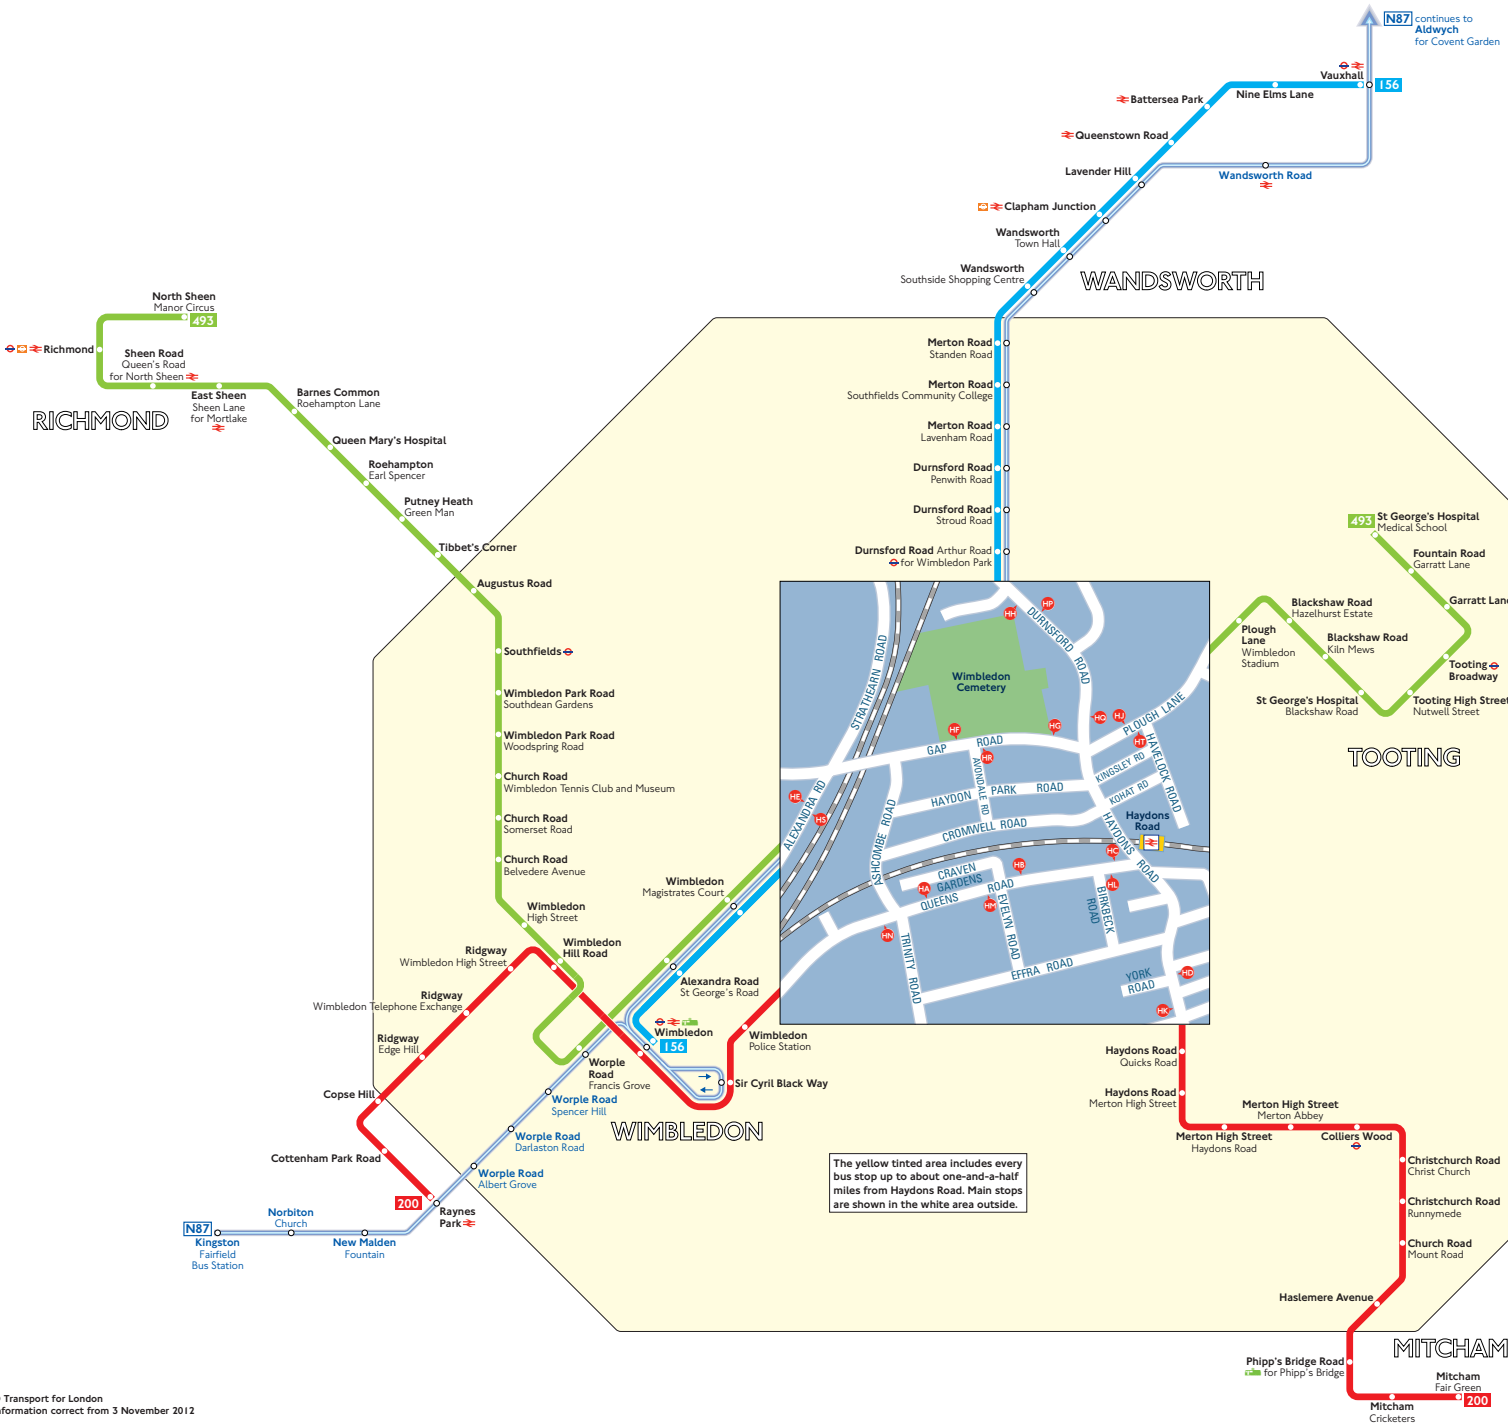

Buses from Haydons Road

Key

- 156 Day buses in black
- N87 Night buses in blue
- Connections with London Underground
- Connections with London Overground
- Connections with National Rail
- Connections with river boats
- Connections with Tramlink

Red discs show the bus stop you need for your chosen bus service. The disc **A** appears on the top of the bus stop in the street (see map of town centre in centre of diagram).

Route finder

Day buses

Bus route	Towards	Bus stops
156	Vauxhall	HB HC HD HE
	Wimbledon	HF HG HH HI
200	Mitcham	HA HB HC HD
	Raynes Park	HE HF HG HH
493	North Sheen	HS HT HU
	St. George's Hospital	HB HC HD HE

Night buses

Bus route	Towards	Bus stops
N87	Aldwych	HB HC HD HE
	Kingston	HF HG HH HI