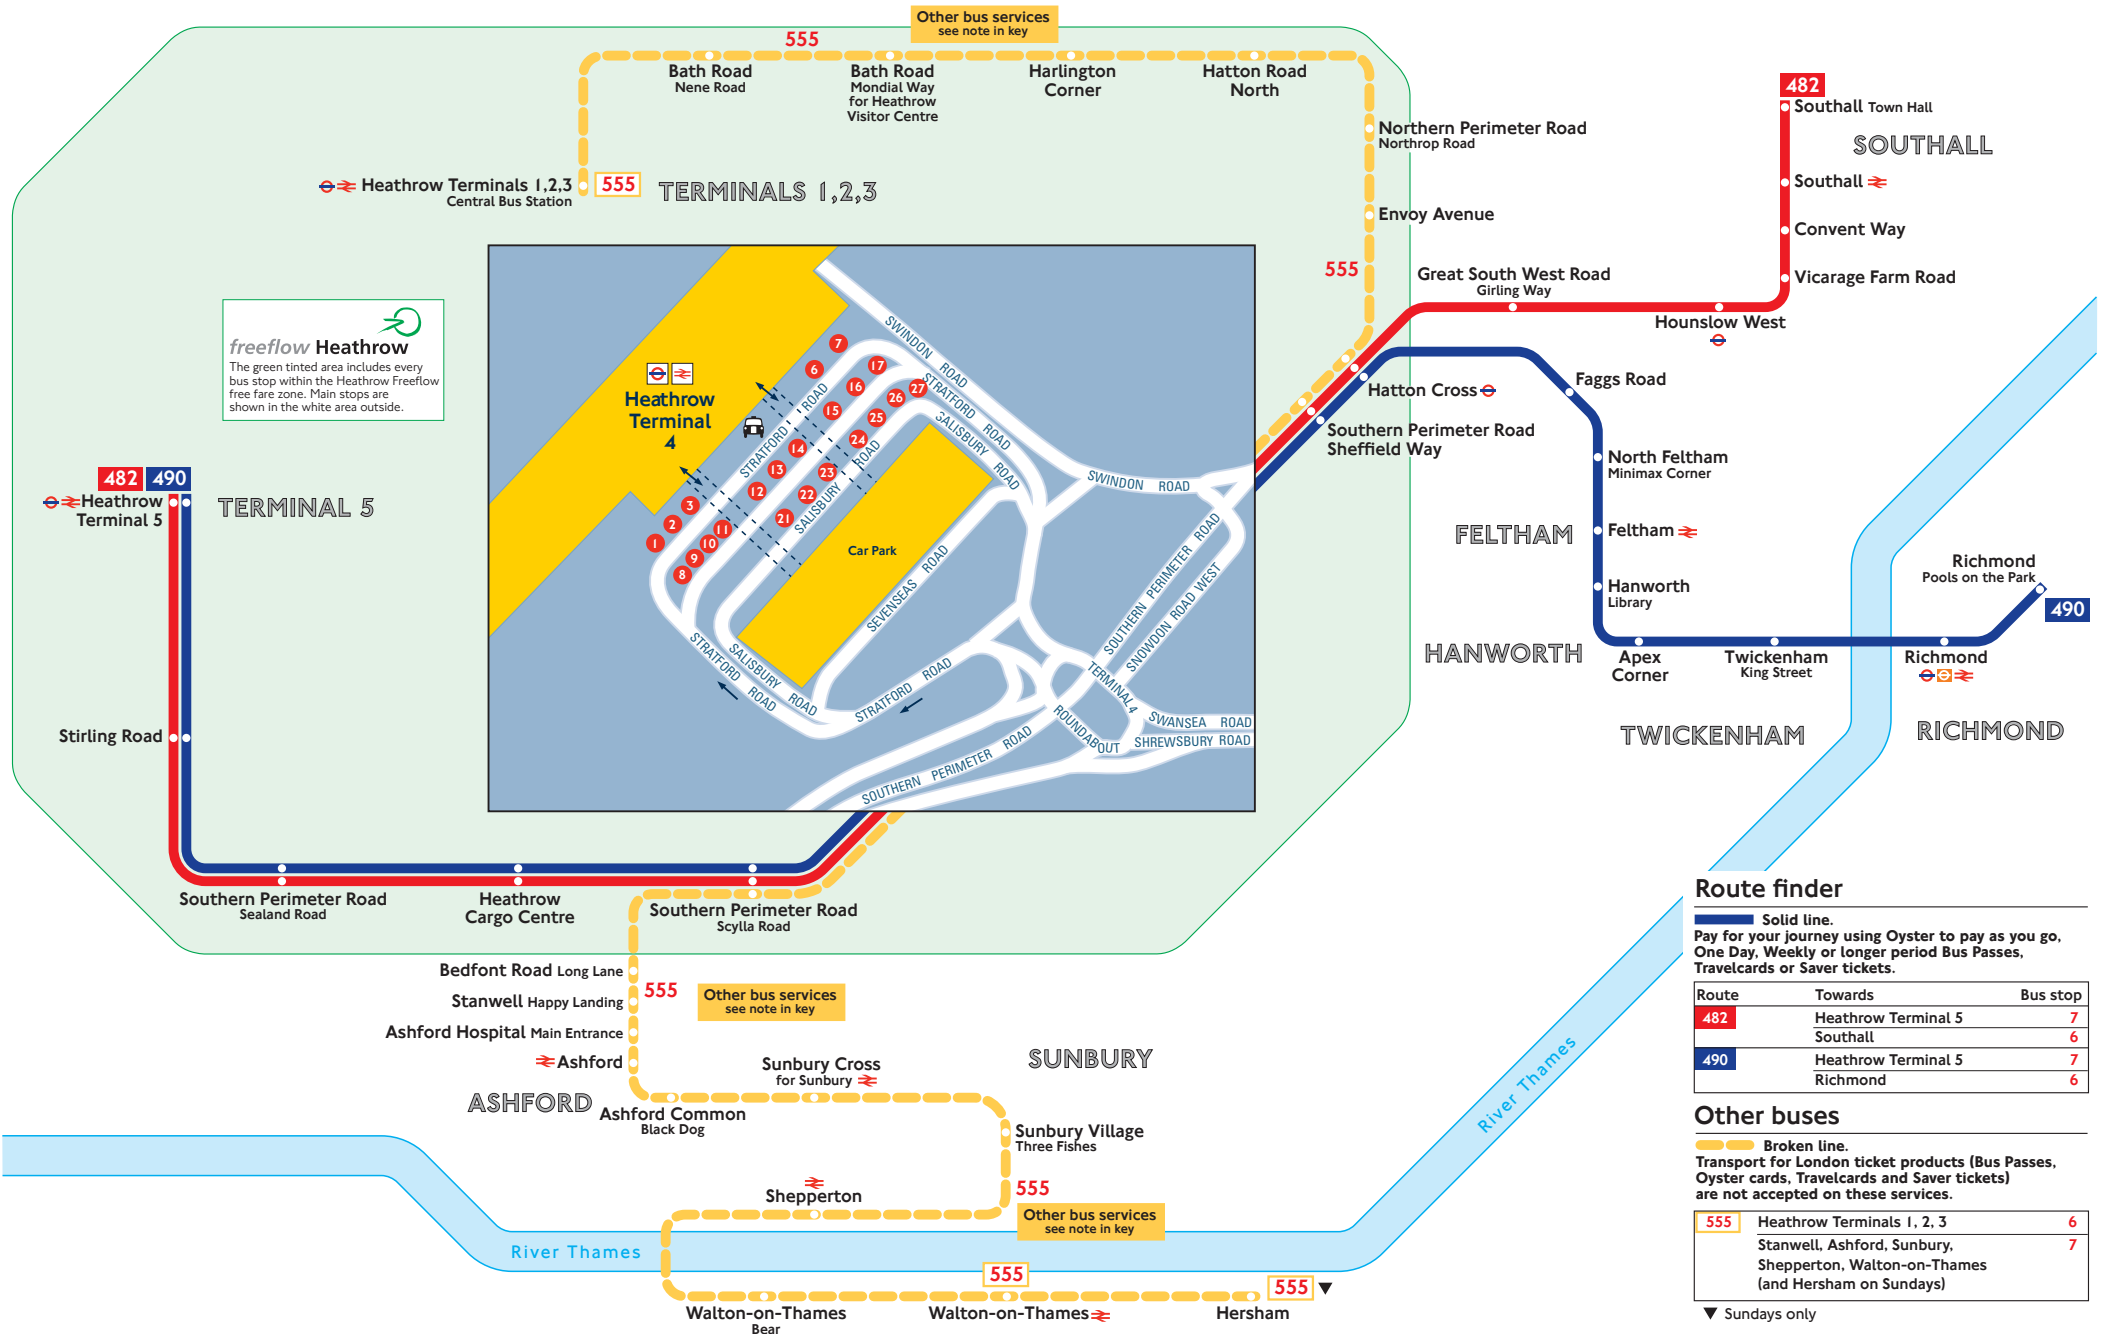

# Buses from Heathrow Terminal 4

**freeflow Heathrow**  
 The green tinted area includes every bus stop within the Heathrow Freeflow free fare zone. Main stops are shown in the white area outside.

## Route finder

**Solid line.**  
 Pay for your journey using Oyster to pay as you go, One Day, Weekly or longer period Bus Passes, Travelcards or Saver tickets.

Route	Towards	Bus stop
482	Heathrow Terminal 5	7
	Southall	6
490	Heathrow Terminal 5	7
	Richmond	6

## Other buses

**Broken line.**  
 Transport for London ticket products (Bus Passes, Oyster cards, Travelcards and Saver tickets) are not accepted on these services.

555	Heathrow Terminals 1, 2, 3	6
	Stanwell, Ashford, Sunbury, Shepperton, Walton-on-Thames (and Hershaw on Sundays)	7

▼ Sundays only