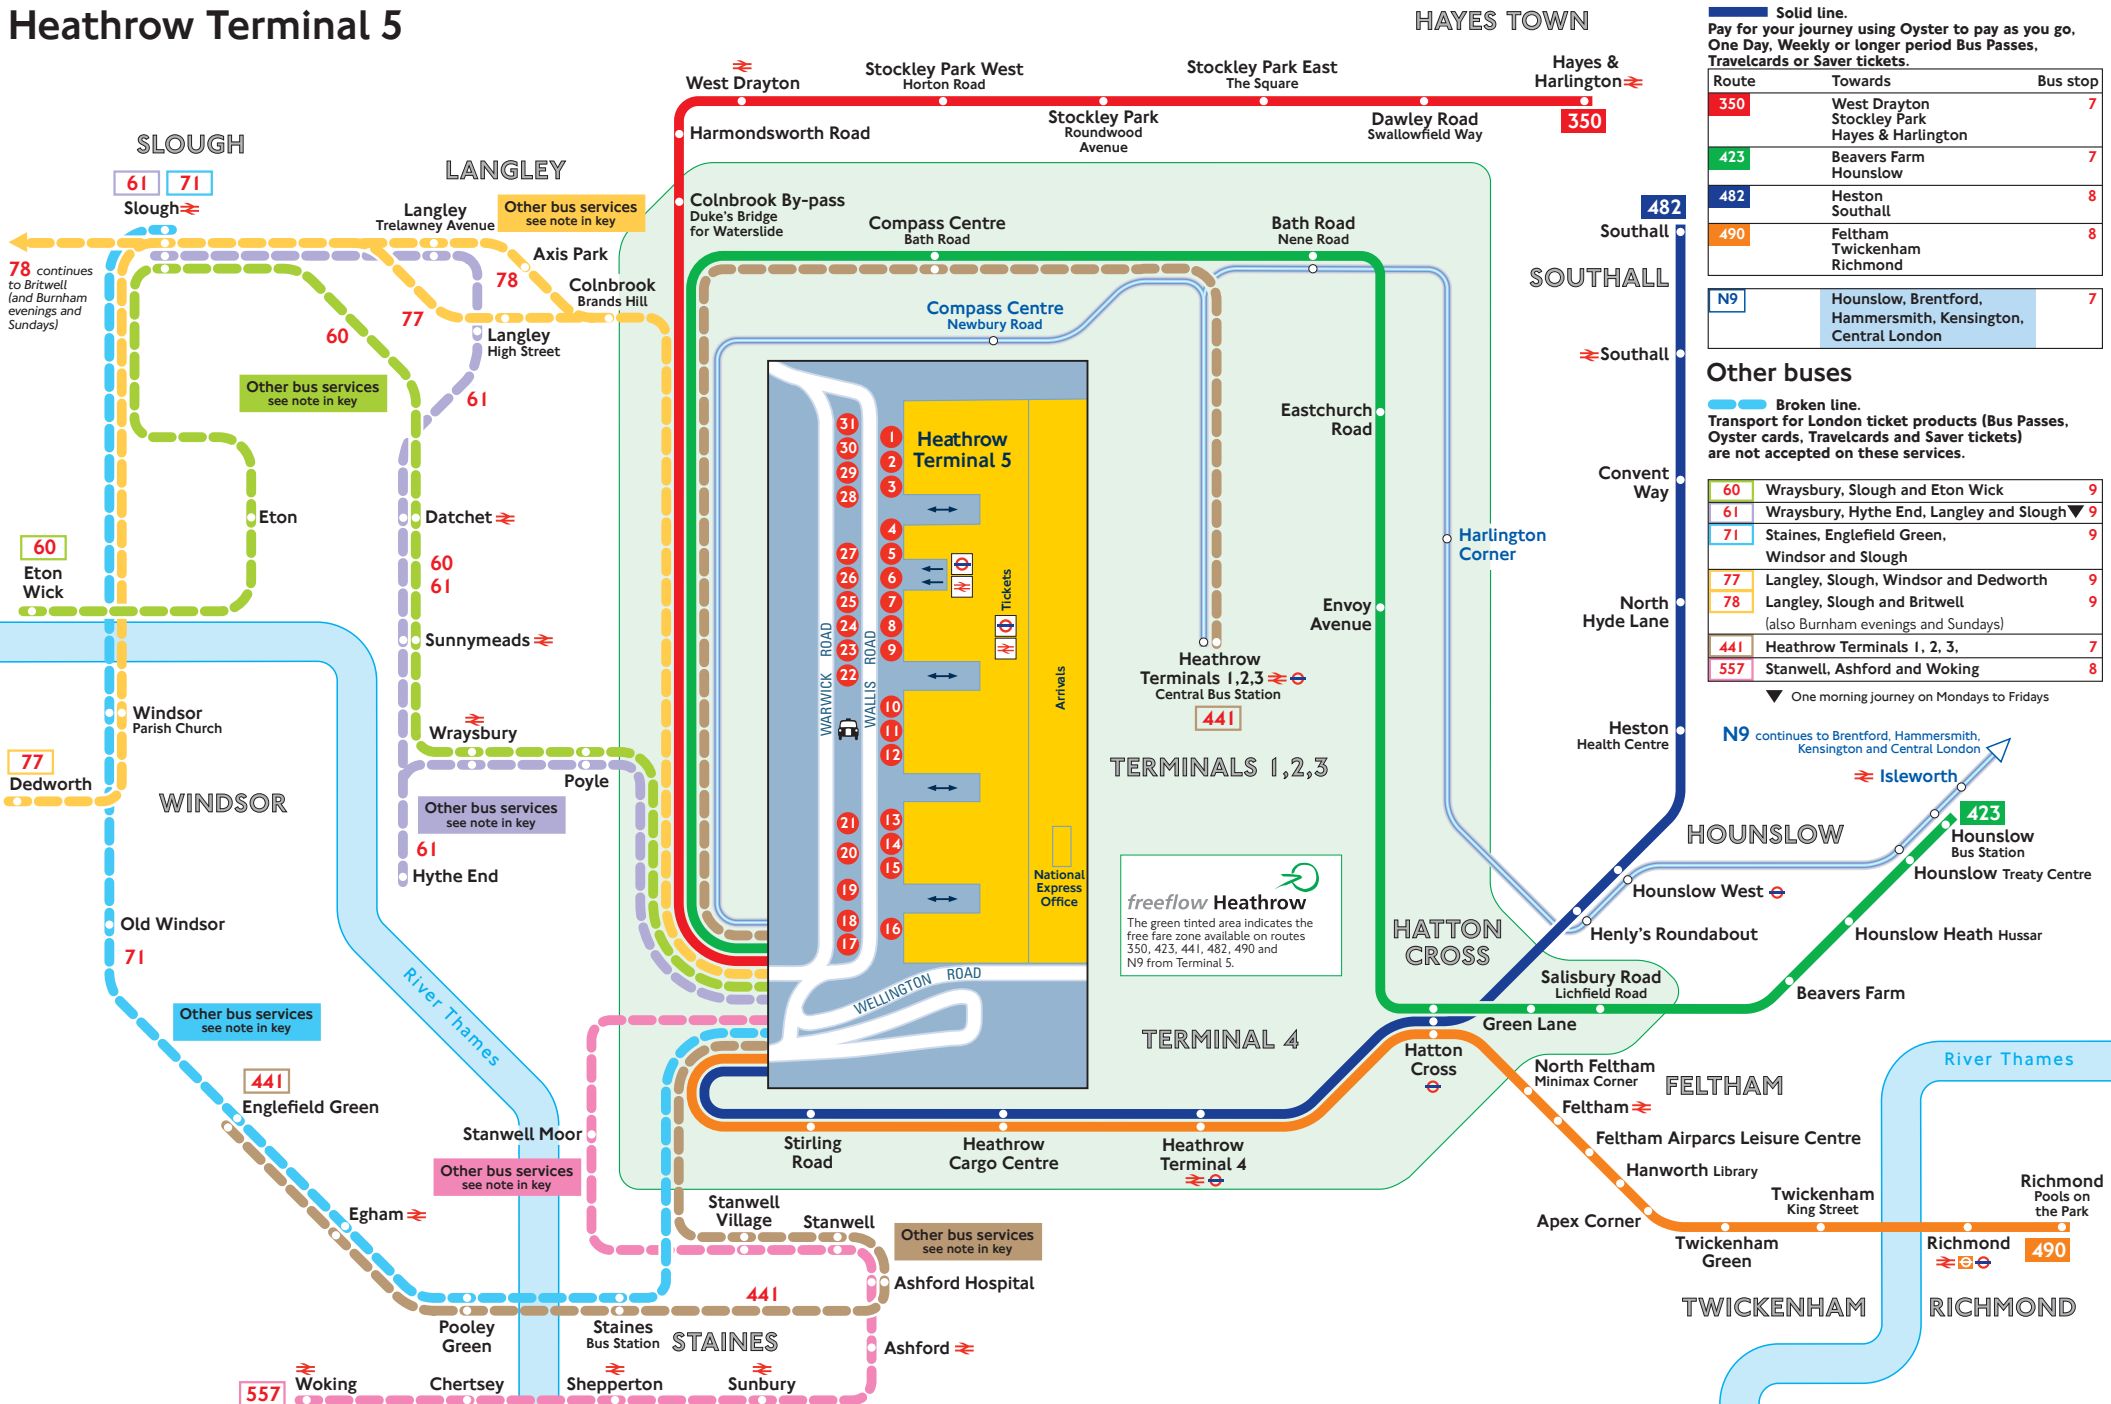

# Buses from Heathrow Terminal 5

## Route finder

**Solid line.**  
Pay for your journey using Oyster to pay as you go, One Day, Weekly or longer period Bus Passes, Travelcards or Saver tickets.

Route	Towards	Bus stop
350	West Drayton Stockley Park Hayes & Harlington	7
423	Beavers Farm Hounslow	7
482	Heston Southall	8
490	Feltham Twickenham Richmond	8
N9	Hounslow, Brentford, Hammersmith, Kensington, Central London	7

## Other buses

**Broken line.**  
Transport for London ticket products (Bus Passes, Oyster cards, Travelcards and Saver tickets) are not accepted on these services.

60	Wraysbury, Slough and Eton Wick	9
61	Wraysbury, Hythe End, Langley and Slough	9
71	Staines, Englefield Green, Windsor and Slough	9
77	Langley, Slough, Windsor and Dedworth	9
78	Langley, Slough and Britwell (also Burnham evenings and Sundays)	9
441	Heathrow Terminals 1, 2, 3,	7
557	Stanwell, Ashford and Woking	8

▼ One morning journey on Mondays to Fridays