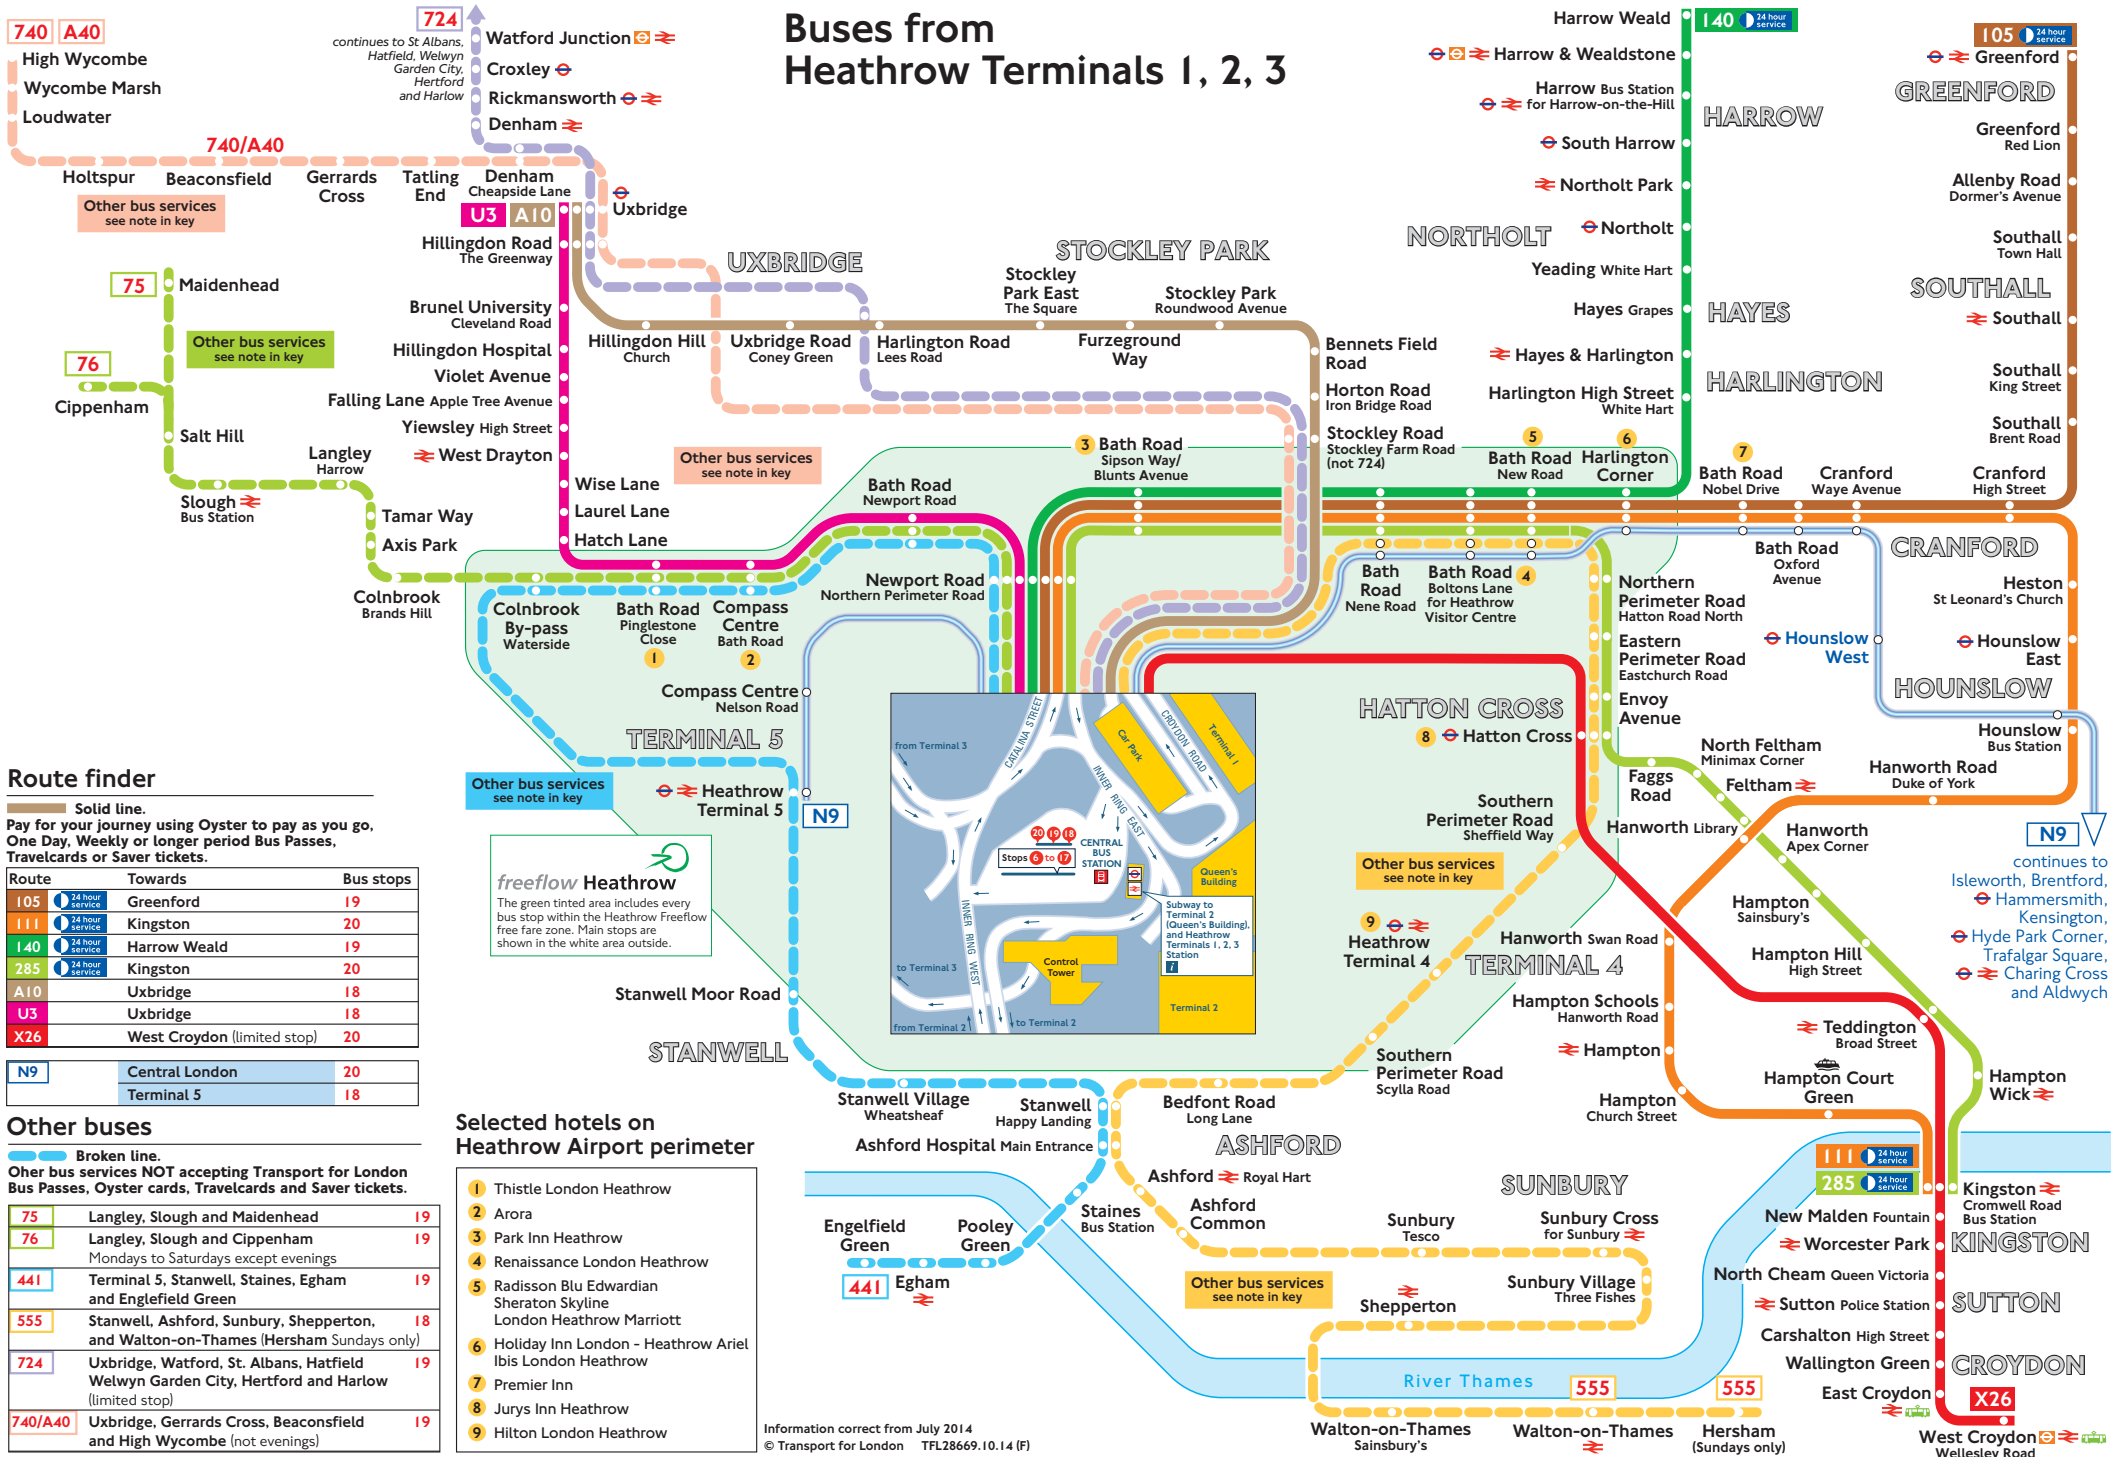

Buses from Heathrow Terminals 1, 2, 3

Route finder

Solid line.
Pay for your journey using Oyster to pay as you go, One Day, Weekly or longer period Bus Passes, Travelcards or Saver tickets.

Route	Towards	Bus stops
105	Greenford	19
111	Kingston	20
140	Harrow Weald	19
285	Kingston	20
A10	Uxbridge	18
U3	Uxbridge	18
X26	West Croydon (limited stop)	20

N9		
	Central London	20
	Terminal 5	18

Other buses

Broken line.
Other bus services NOT accepting Transport for London Bus Passes, Oyster cards, Travelcards and Saver tickets.

75	Langley, Slough and Maidenhead	19
76	Langley, Slough and Cippenham Mondays to Saturdays except evenings	19
441	Terminal 5, Stanwell, Staines, Egham and Englefield Green	19
555	Stanwell, Ashford, Sunbury, Shepperton, and Walton-on-Thames (Hersham Sundays only)	18
724	Uxbridge, Watford, St. Albans, Hatfield, Welwyn Garden City, Hertford and Harlow (limited stop)	19
740/A40	Uxbridge, Gerrards Cross, Beaconsfield and High Wycombe (not evenings)	19

Selected hotels on Heathrow Airport perimeter

- 1 Thistle London Heathrow
- 2 Arora
- 3 Park Inn Heathrow
- 4 Renaissance London Heathrow
- 5 Radisson Blu Edwardian Sheraton Skyline London Heathrow Marriott
- 6 Holiday Inn London - Heathrow Ariel Ibis London Heathrow
- 7 Premier Inn
- 8 Jurys Inn Heathrow
- 9 Hilton London Heathrow

Information correct from July 2014
© Transport for London TFL28669.10.14 (F)