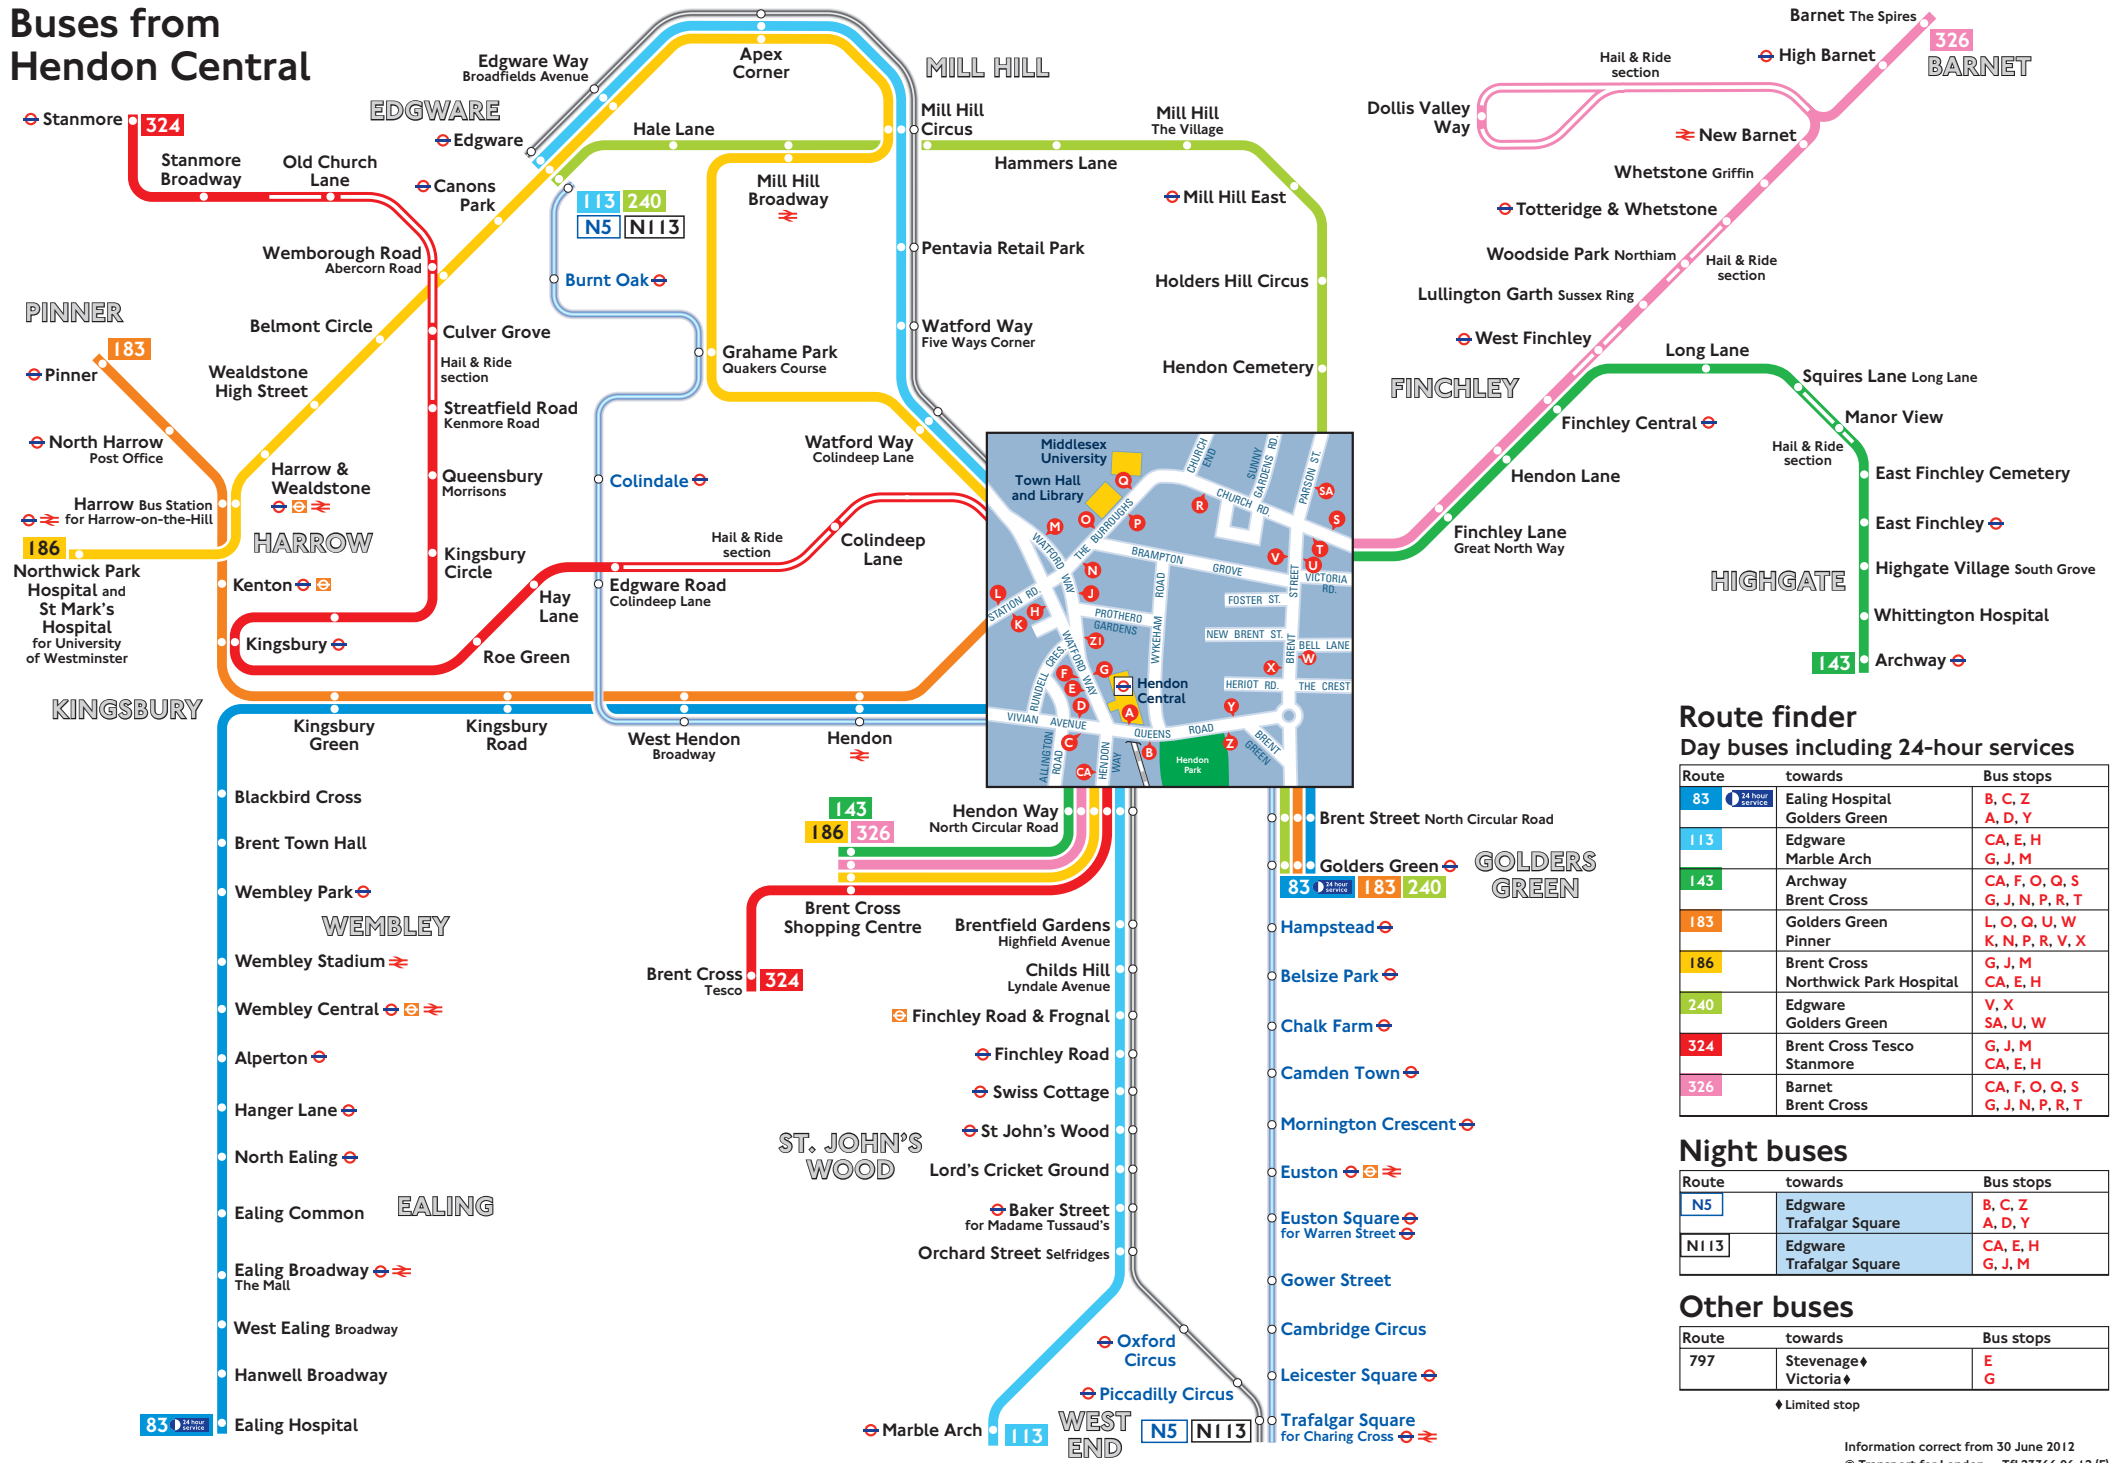

Buses from Hendon Central

Route finder Day buses including 24-hour services

Route	towards	Bus stops
83	Ealing Hospital Golders Green	B, C, Z A, D, Y
113	Edgware Marble Arch	CA, E, H G, J, M
143	Archway Brent Cross	CA, F, O, Q, S G, J, N, P, R, T
183	Golders Green Pinner	L, O, Q, U, W K, N, P, R, V, X
186	Brent Cross Northwick Park Hospital	G, J, M CA, E, H
240	Edgware Golders Green	V, X SA, U, W
324	Brent Cross Tesco Stanmore	G, J, M CA, E, H
326	Barnet Brent Cross	CA, F, O, Q, S G, J, N, P, R, T

Night buses

Route	towards	Bus stops
N5	Edgware Trafalgar Square	B, C, Z A, D, Y
NI13	Edgware Trafalgar Square	CA, E, H G, J, M

Other buses

Route	towards	Bus stops
797	Stevenage \blacklozenge Victoria \blacklozenge	E G

\blacklozenge Limited stop