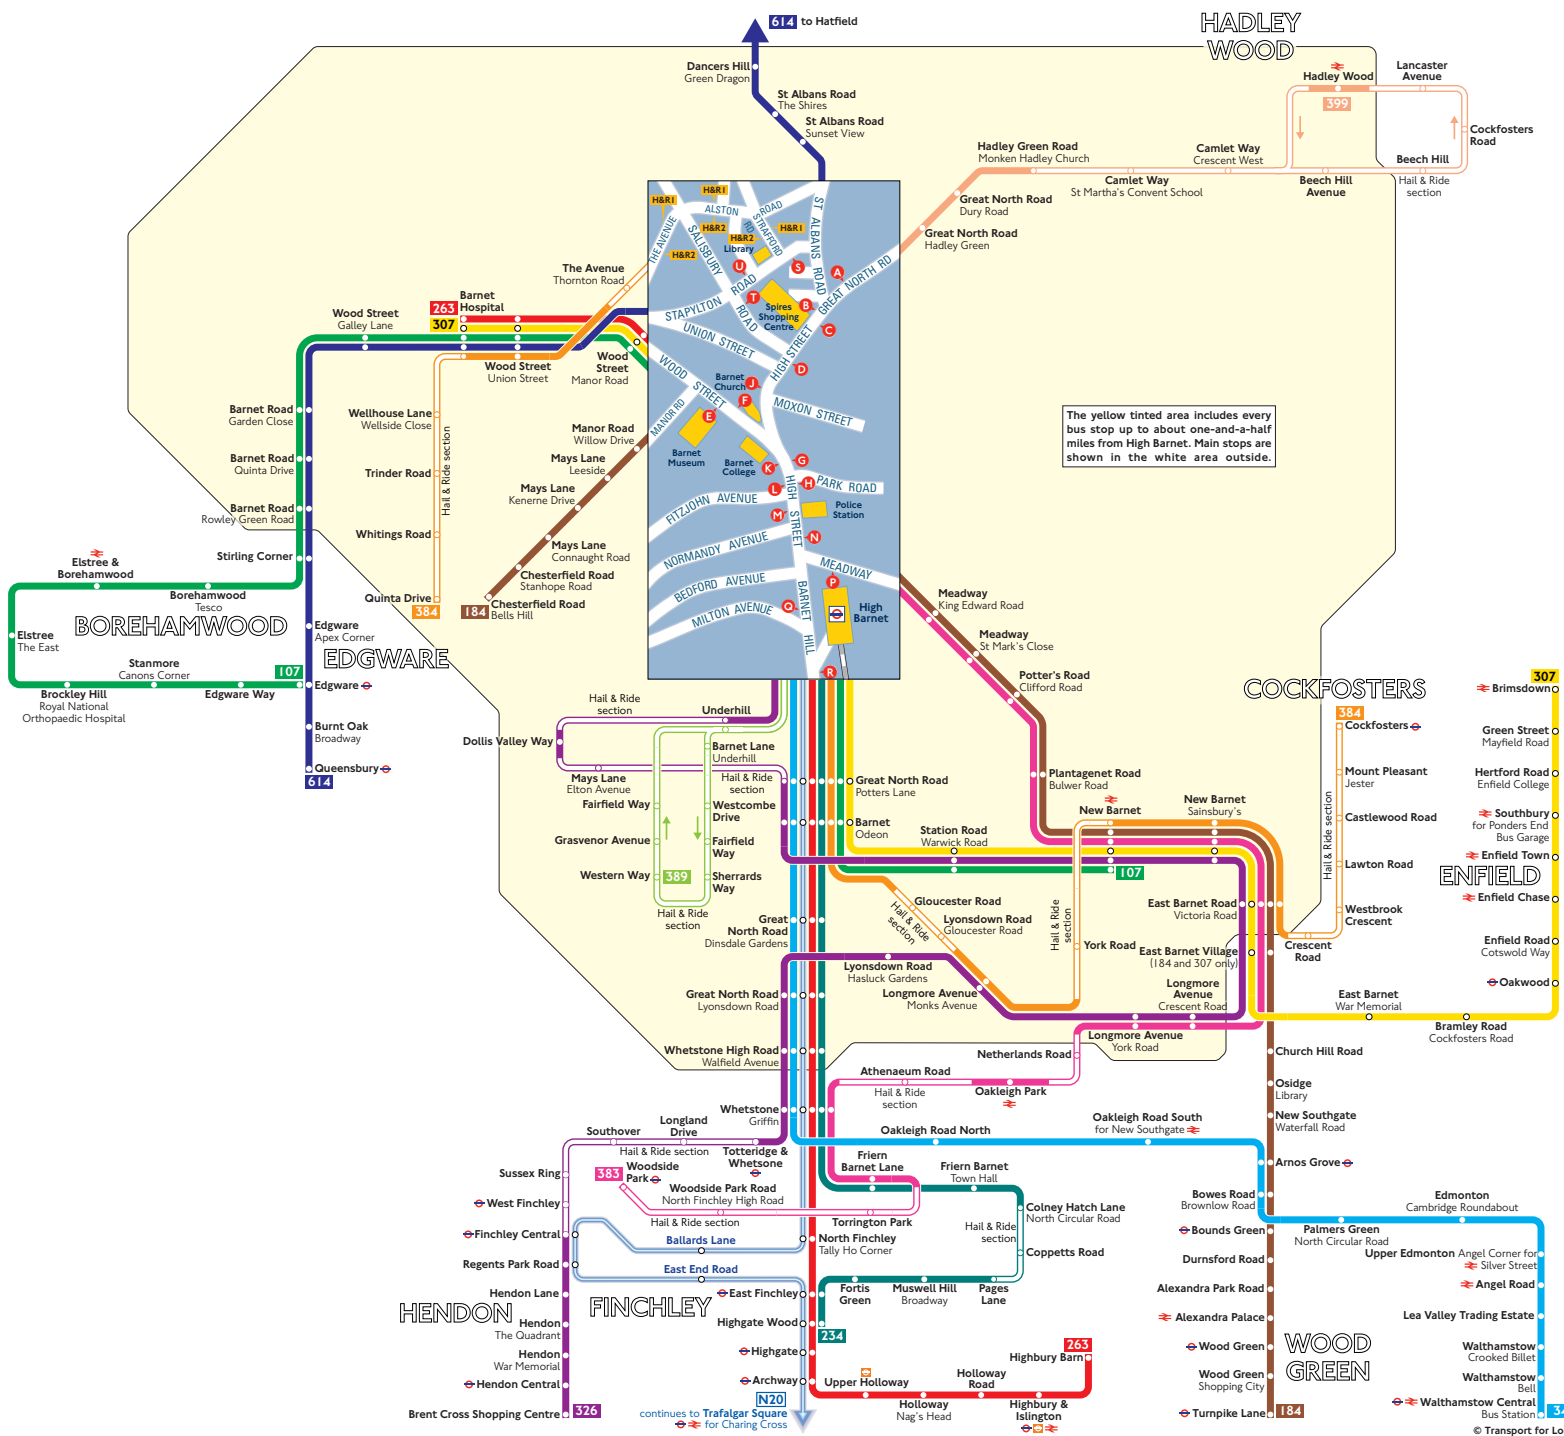

Buses from High Barnet

Key

- 34 Day buses in black
- N20 Night buses in blue
- Connections with London Underground
- Connections with London Overground
- Connections with National Rail
- Monday to Saturdays except evenings
- Monday to Saturdays shopping hours only

Sch School journey

Route 384 operates as Hail & Ride on the sections of roads marked H&R1 and H&R2 on the map. Buses stop at any safe point along the road. There are no bus stops at these locations, but please indicate clearly to the driver when you wish to board or alight.

Red discs show the bus stop you need for your chosen bus service. The disc A appears on the top of the bus stop in the street (see map of town centre in centre of diagram).

Route finder

Day buses

Bus route	Towards	Bus stops
34	Walthamstow	G N R
107	Edgware	B K O
	New Barnet	F H N R
184	Chesterfield Road	B K P
	Turnpike Lane	F H N
234	Highgate Wood	D E N R S T
263	Barnet Hospital	B K O
	Highbury Barn	F E N R
307	Barnet Hospital	B K O
	Brimmsdown	F H N R
326	Brent Cross Shopping Centre	D H N R S T
383	Woodside Park	D H N S T
384	Cockfosters	D H N R T H&R1
	Quinta Drive	B J L O S H&R2
389	Western Way	D H N R S T
399	Hadley Wood	A S T
614	Hatfield	U
	Queensbury	S

Night buses

Bus route	Towards	Bus stops
N20	Trafalgar Square	G N R

Other buses

Bus route	Towards	Bus stops
84	New Barnet	G H N R
	St Albans	A J L O
606 Sch	Queensbury	B K O
	Totteridge Academy	F H N R
626 Sch	Dame Alice Owen's School	A J L P
	Finchley Central	C D G N
634 Sch	Muswell Hill	F E N R
	Wood Street	B K O