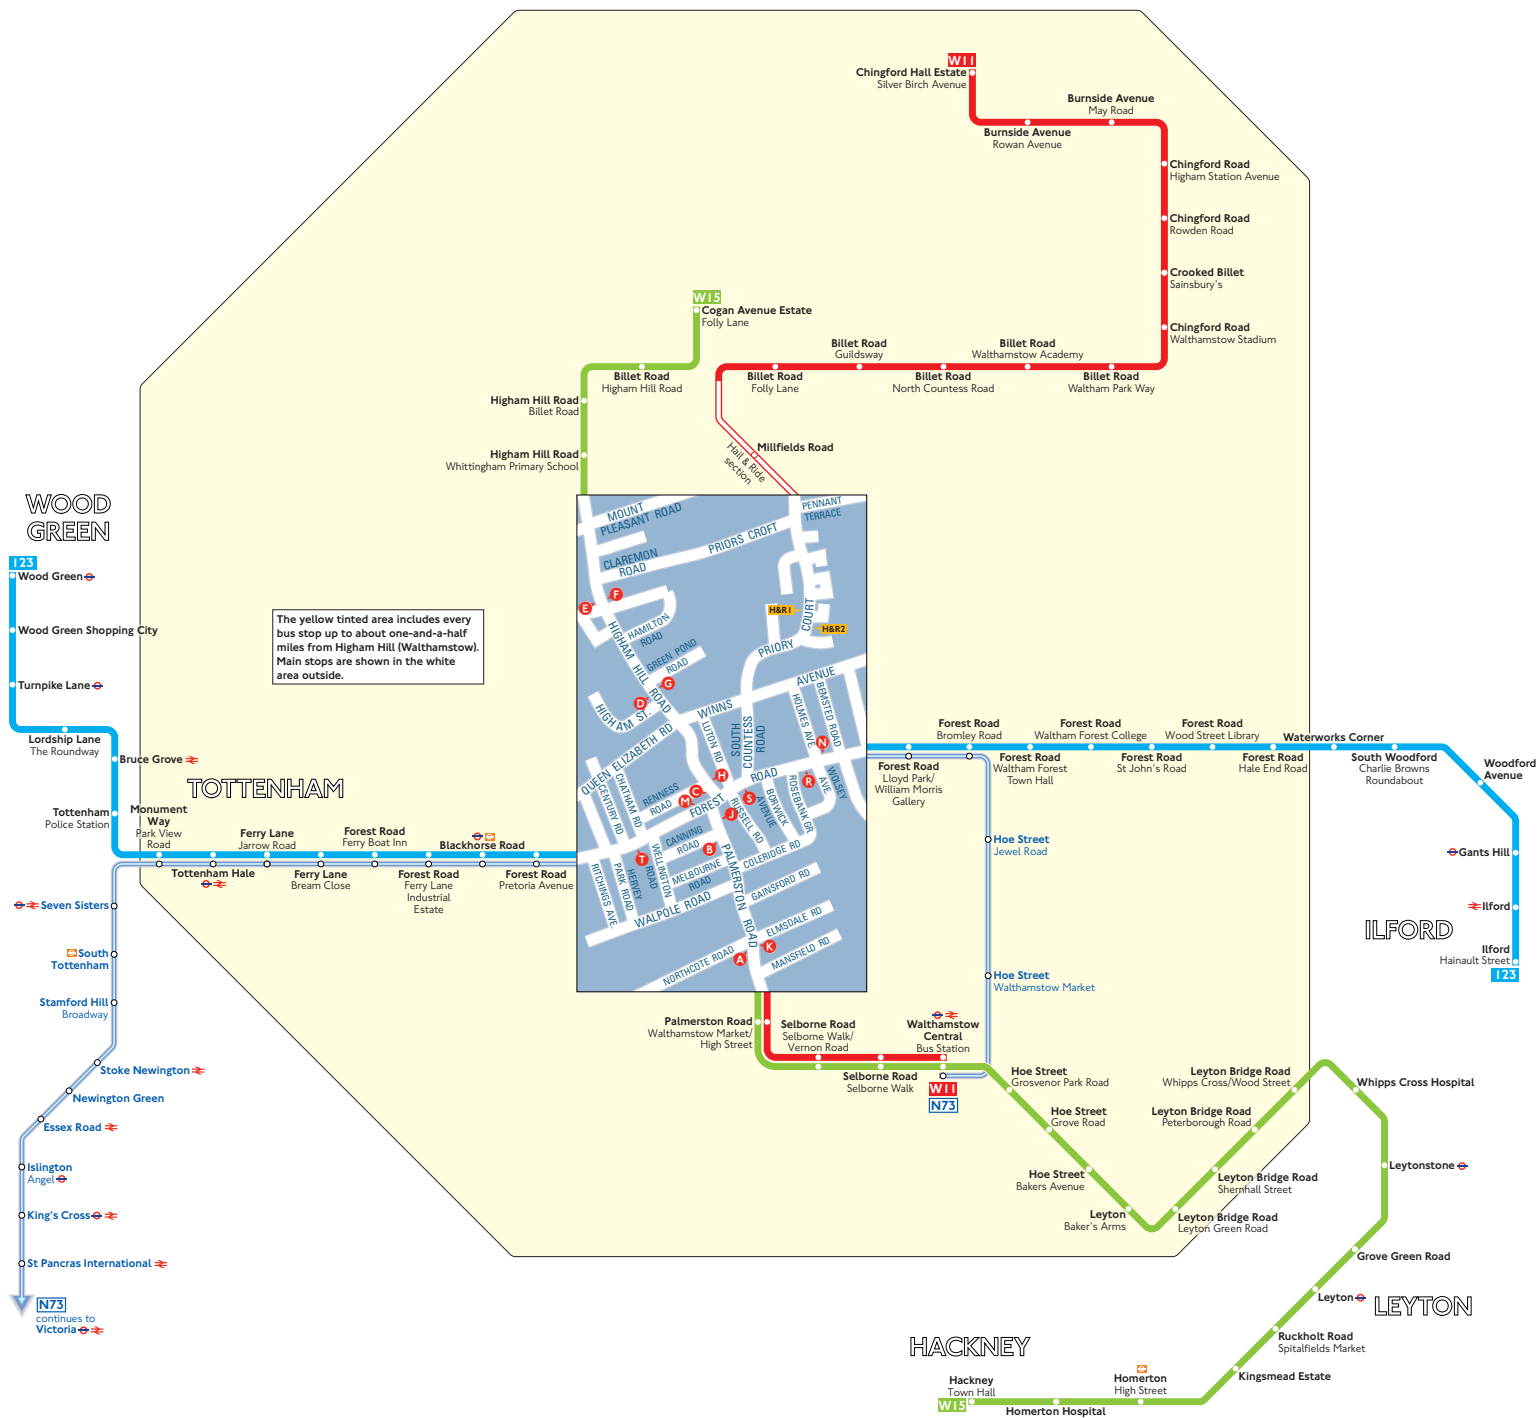

# Buses from Higham Hill (Walthamstow)

## Key

- Connections with London Underground
- Connections with London Overground
- Connections with National Rail

Route W11 operates as Hail & Ride on the sections of roads marked **H&R1** and **H&R2** on the map. Buses stop at any safe point along the road. There are no bus stops at these locations, but please indicate clearly to the driver when you wish to board or alight.

Red discs show the bus stop you need for your chosen bus service. The disc **A** appears on the top of the bus stop in the street (see map of town centre in centre of diagram).

## Route finder