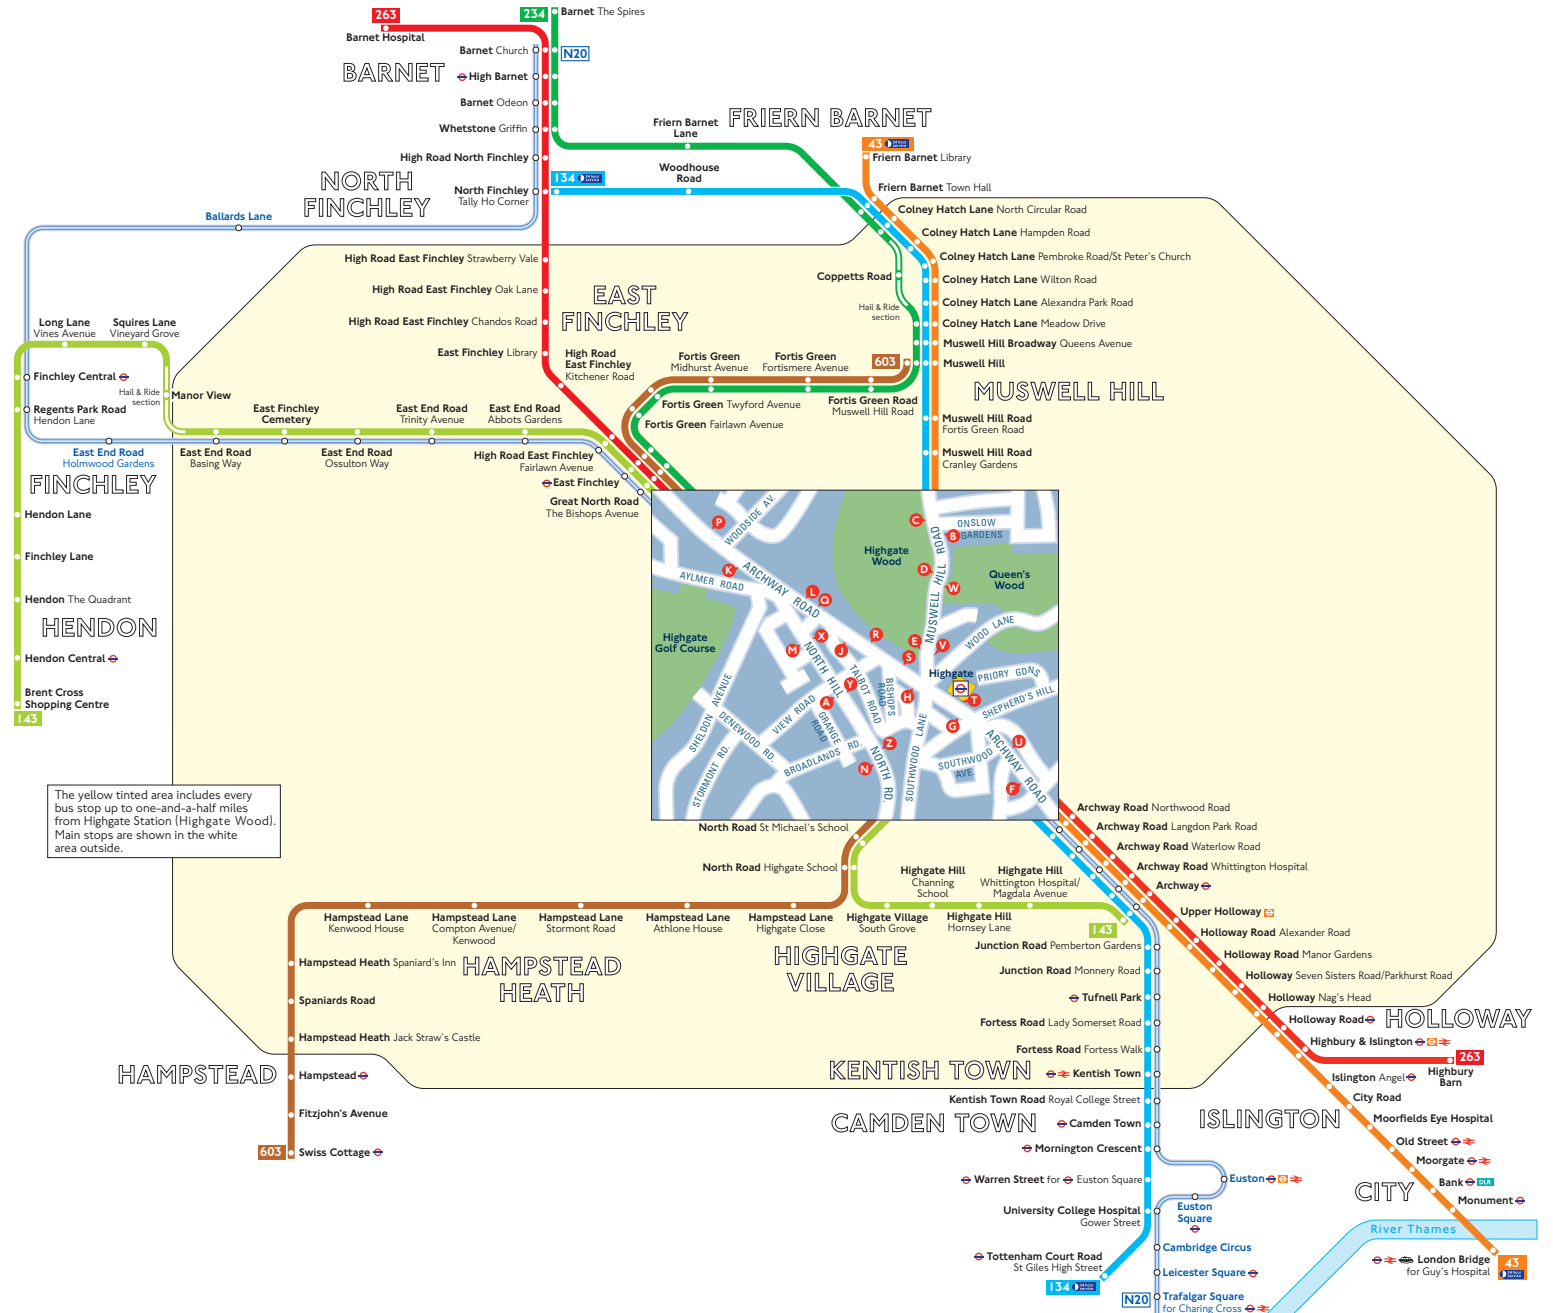

Buses from Highgate Station (Highgate Wood)

Key

- Connections with London Underground
- Connections with London Overground
- Connections with National Rail
- Connections with Docklands Light Railway
- Connections with river boats
- Mondays to Fridays only (limited service)

Red discs show the bus stop you need for your chosen bus service. The disc appears on the top of the bus stop in the street (see map of town centre in centre of diagram).

Route finder

Day buses including 24-hour services

Bus route	Towards	Bus stops
43	Friern Barnet	C D E F G
	London Bridge	B T U V W
134	North Finchley	C D E F G
	Tottenham Court Road	B T U V W
143	Archway	P X Y Z
	Brent Cross	A K M N
234	Barnet	K L
263	Barnet Hospital	F G H J K
	Highbury Barn	P O R S T U
603	Muswell Hill	A K M N
	Swiss Cottage	P X Y Z

Night buses

Bus route	Towards	Bus stops
N20	Barnet	F G H J K
	Trafalgar Square	P O R S T U