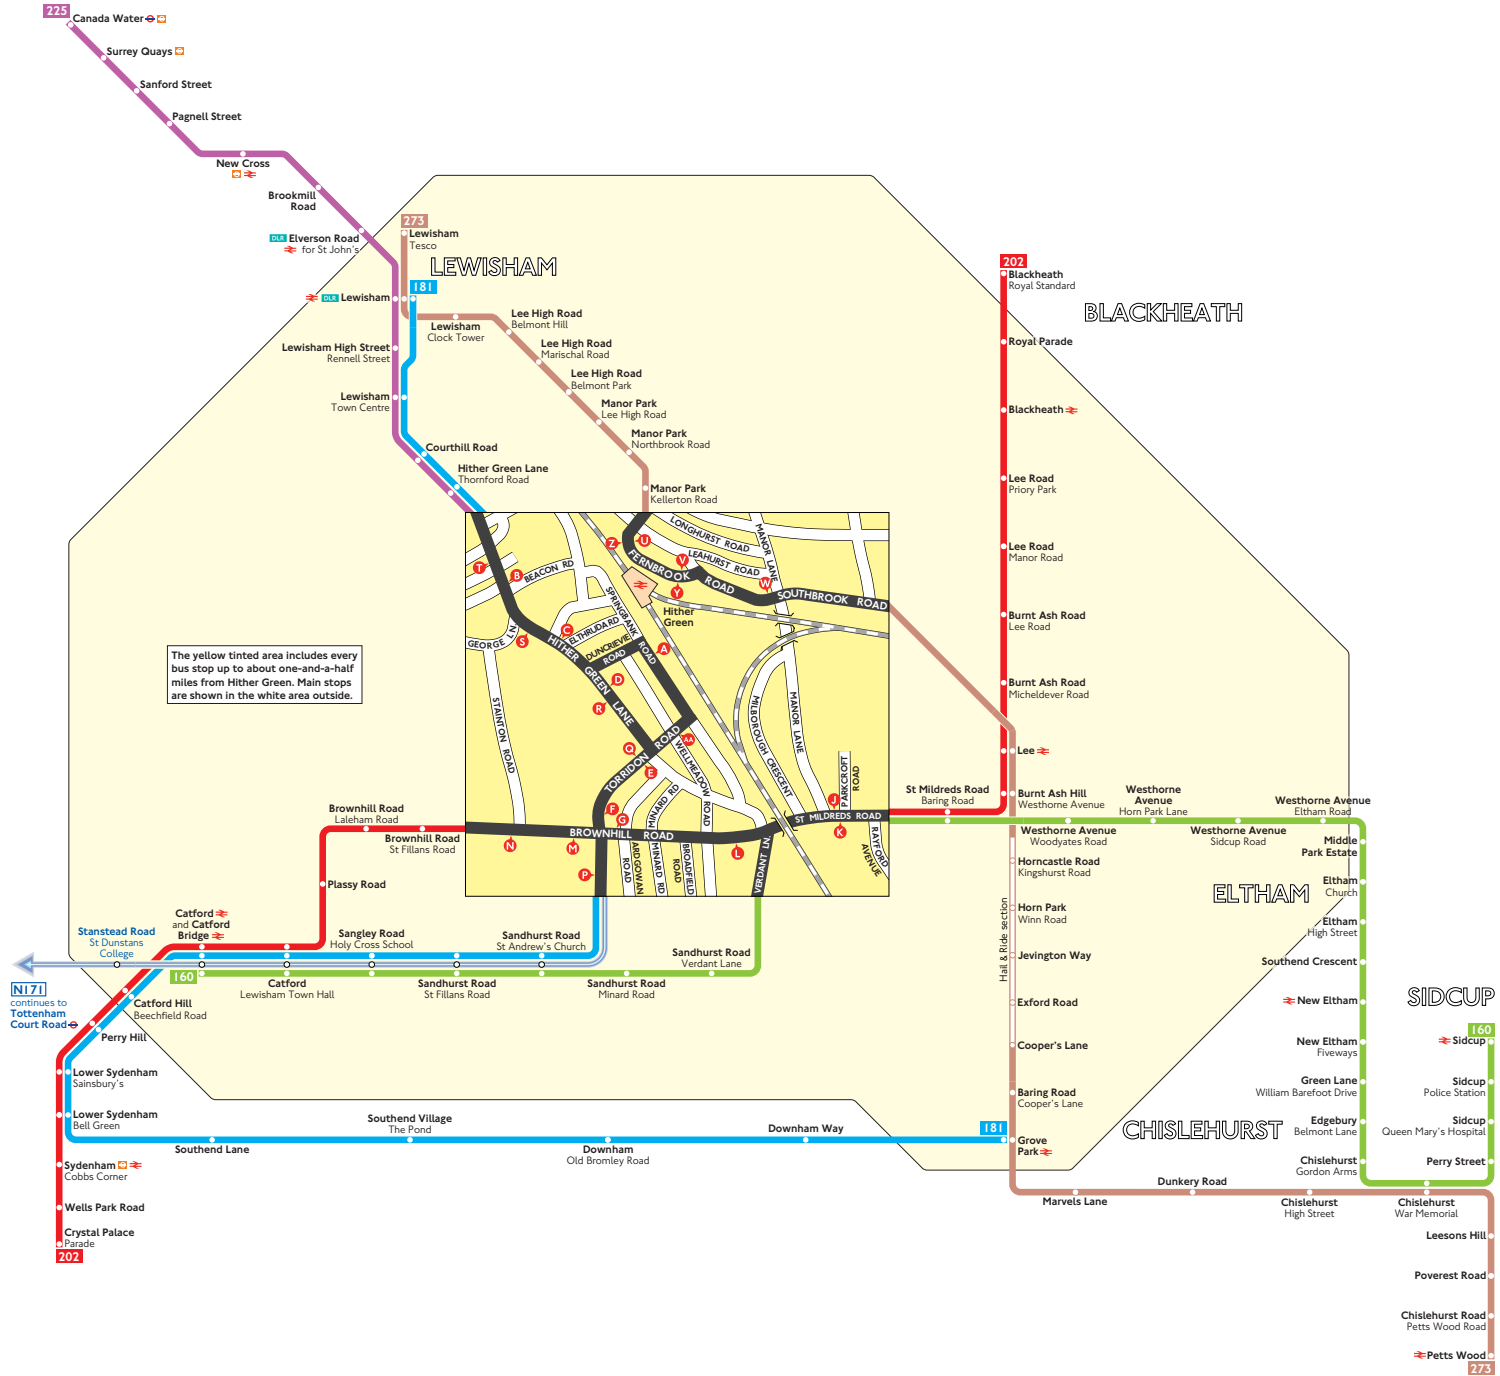

Buses from Hither Green

Key

- 124 Day buses in black
- N171 Night buses in blue
- Connections with London Underground
- Connections with London Overground
- Connections with National Rail
- Connections with Docklands Light Railway
- Connections with river boats

Red discs show the bus stop you need for your chosen bus service. The disc **A** appears on the top of the bus stop in the street (see map of town centre in centre of diagram).

Route finder

Day buses

Bus route	Towards	Bus stops
160	Catford	K
	Sidcup	J
181	Grove Park	B C D E F
	Lewisham	P O R S T
202	Blackheath	G I
	Crystal Palace	K L M N
225	Canada Water	A M R S T
273	Lewisham	Y Z
	Petts Wood	U V W

Night buses

Bus route	Towards	Bus stops
N171	Tottenham Court Road	A M E F