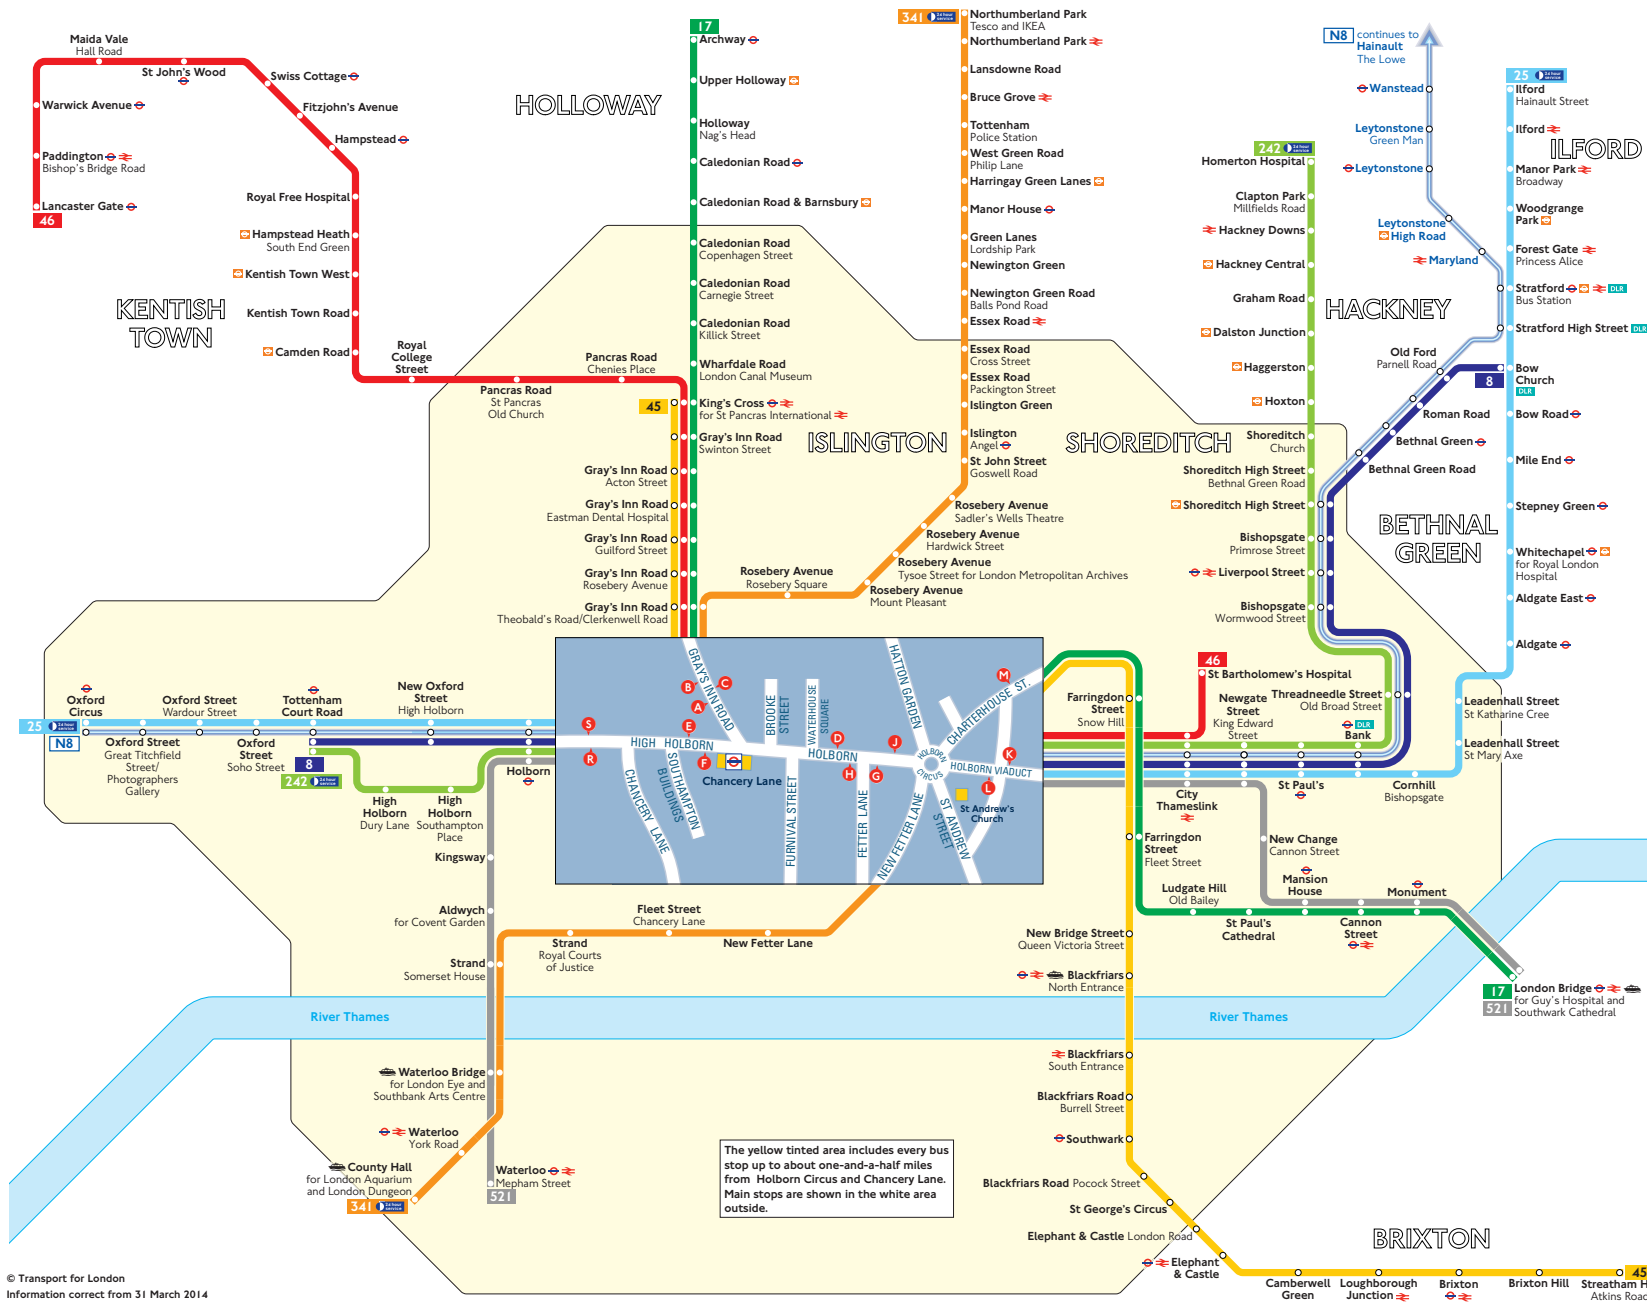

Buses from Holborn Circus and Chancery Lane

Key

- 8 Day buses in black
- N8 Night buses in blue
- Connections with London Underground
- Connections with London Overground
- Connections with National Rail
- DLR Connections with Docklands Light Railway
- Connections with river boats
- Mondays to Fridays only

Red discs show the bus stop you need for your chosen bus service. The disc appears on the top of the bus stop in the street (see map of town centre in diagram).

Route finder

Day buses including 24-hour services

Bus route	Towards	Bus stops
8	Bow Church	D E K S
	Tottenham Court Road	F G L R
17	Archway	B H
	London Bridge	C J M
25	Ilford	D E K S
	Oxford Circus	F G L R
45	Kings Cross	B H
	Streatham Hill	C J M
46	Lancaster Gate	B H L
	St Bartholomew's Hospital	C J K
242	Homerton Hospital	D E K S
	Tottenham Court Road	F G L R
341	County Hall	C J
	Northumberland Park	A H
521	London Bridge	D E K S
	Waterloo	F G L R

Night buses

Bus route	Towards	Bus stops
N8	Hainault	D E K S
	Oxford Circus	F G L R