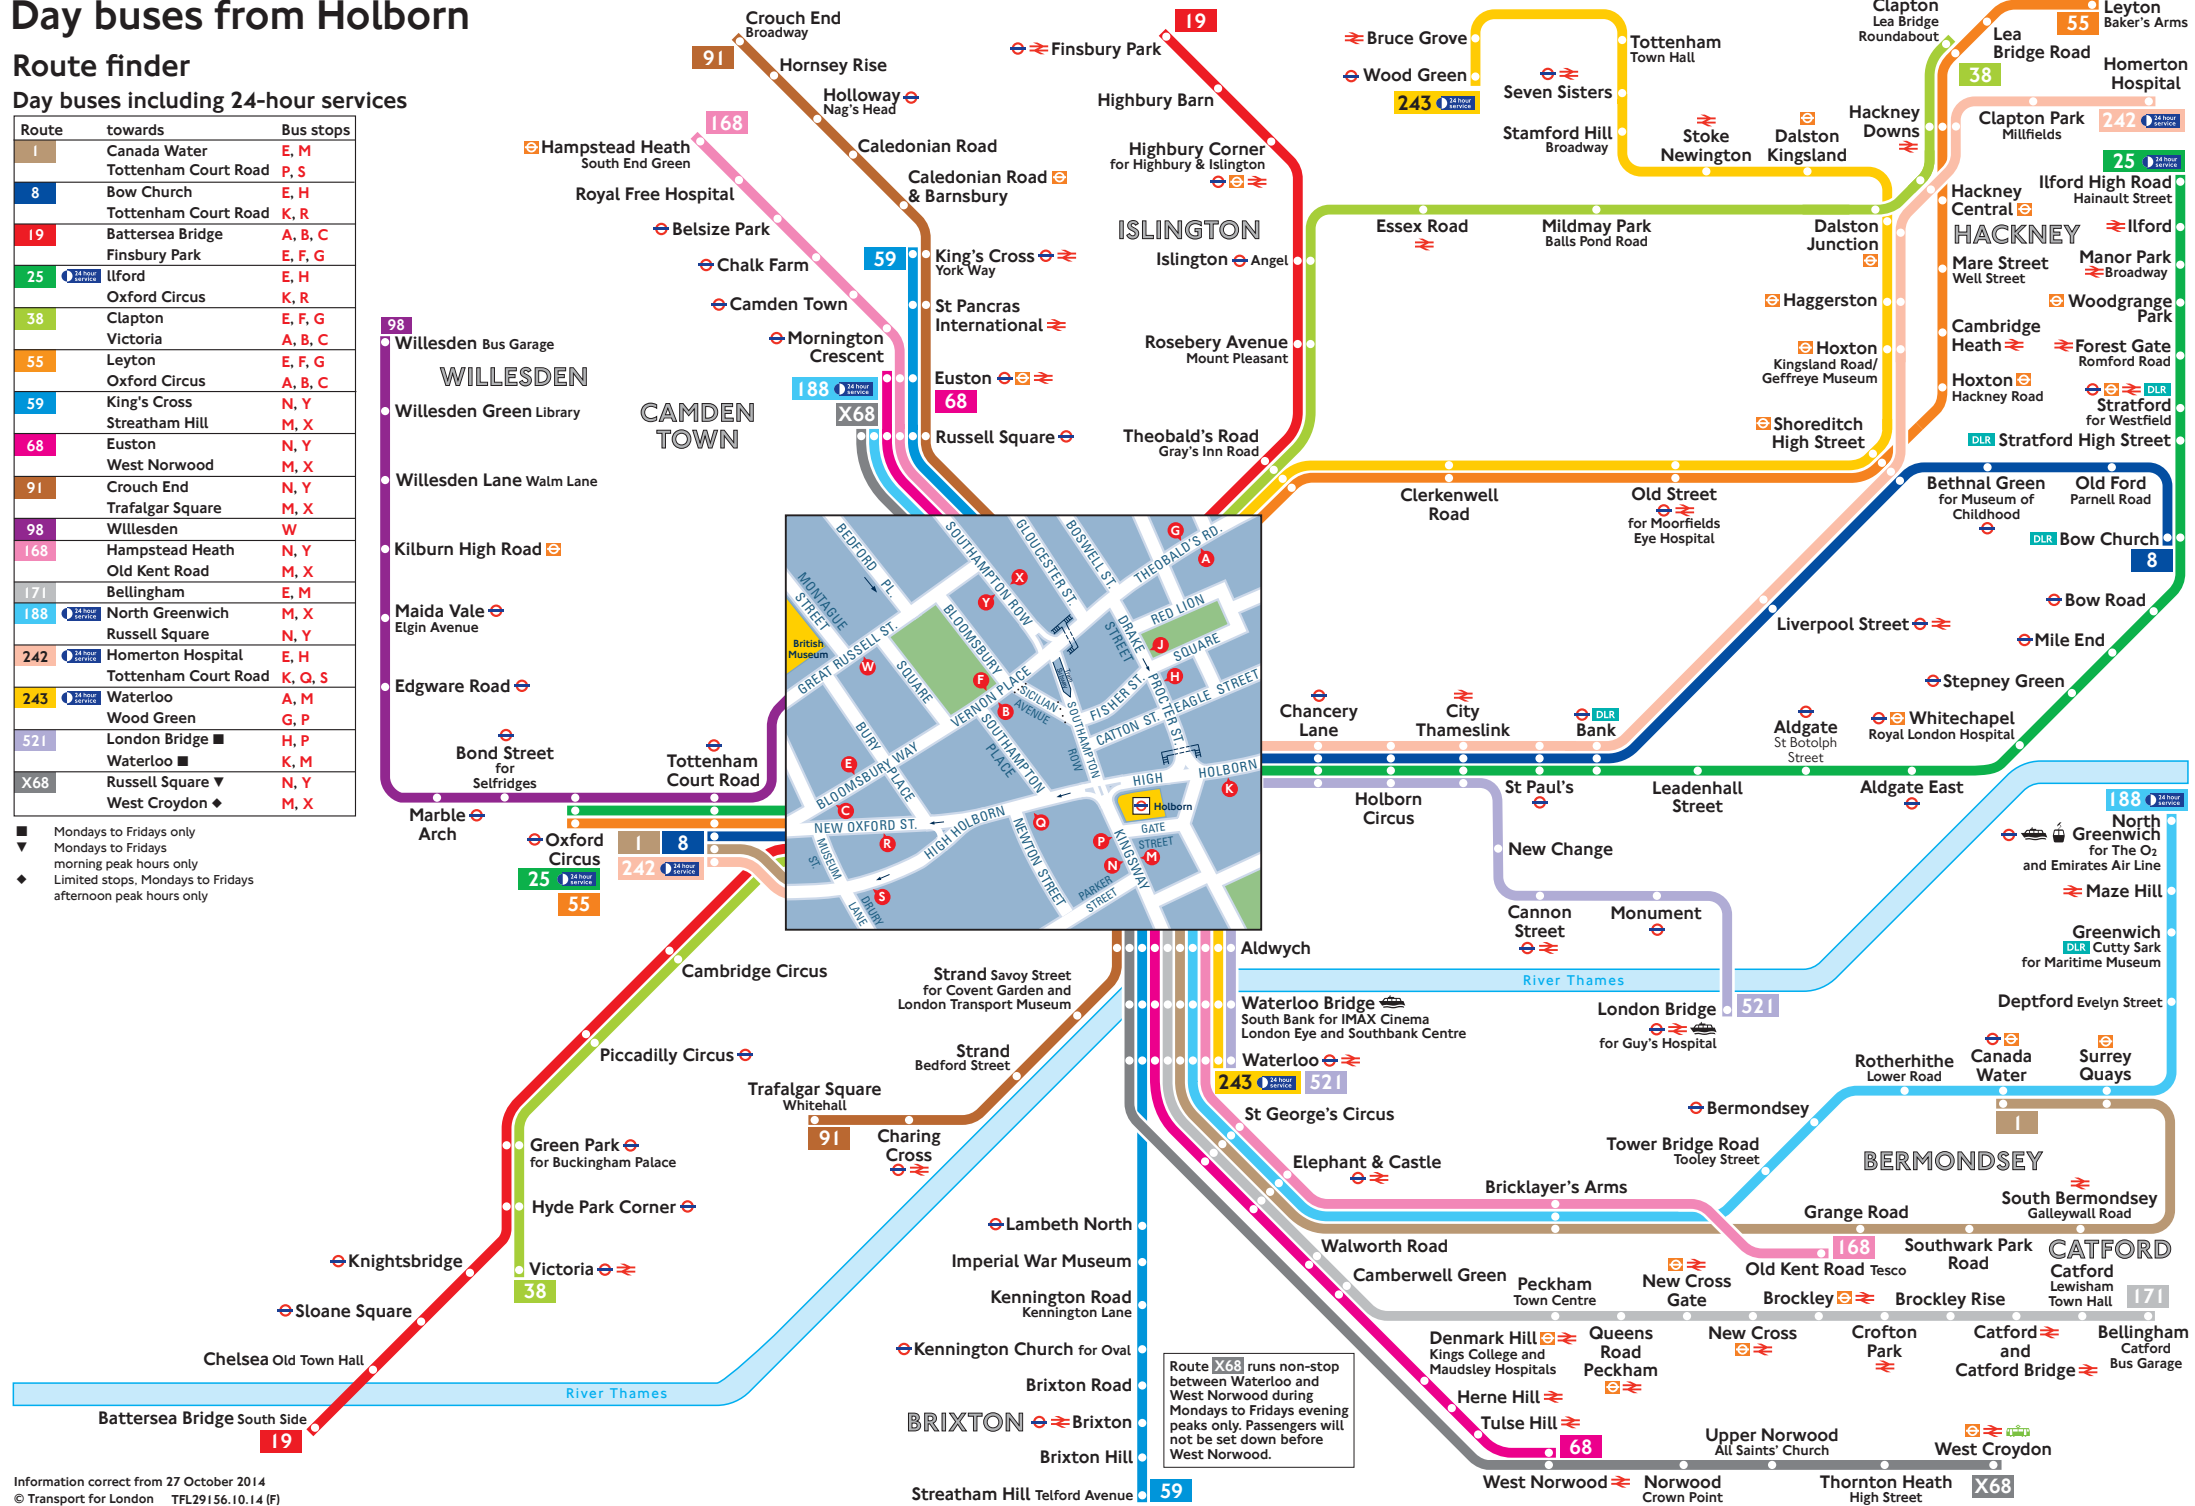

Day buses from Holborn

Route finder

Day buses including 24-hour services

Route	towards	Bus stops
1	Canada Water	E, M
	Tottenham Court Road	P, S
8	Bow Church	E, H
	Tottenham Court Road	K, R
19	Battersea Bridge	A, B, C
	Finsbury Park	E, F, G
25	Ilford	E, H
	Oxford Circus	K, R
38	Clapton	E, F, G
	Victoria	A, B, C
55	Leyton	E, F, G
	Oxford Circus	A, B, C
59	King's Cross	N, Y
	Streatham Hill	M, X
68	Euston	N, Y
	West Norwood	M, X
91	Crouch End	N, Y
	Trafalgar Square	M, X
98	Willesden	W
168	Hampstead Heath	N, Y
	Old Kent Road	M, X
171	Bellingham	E, M
188	North Greenwich	M, X
	Russell Square	N, Y
242	Homerton Hospital	E, H
	Tottenham Court Road	K, Q, S
243	Waterloo	A, M
	Wood Green	G, P
521	London Bridge	H, P
	Waterloo	K, M
X68	Russell Square	N, Y
	West Croydon	M, X

- ▼ Mondays to Fridays only
- ▼ Mondays to Fridays morning peak hours only
- ◆ Limited stops, Mondays to Fridays afternoon peak hours only

Route X68 runs non-stop between Waterloo and West Norwood during Mondays to Fridays evening peaks only. Passengers will not be set down before West Norwood.