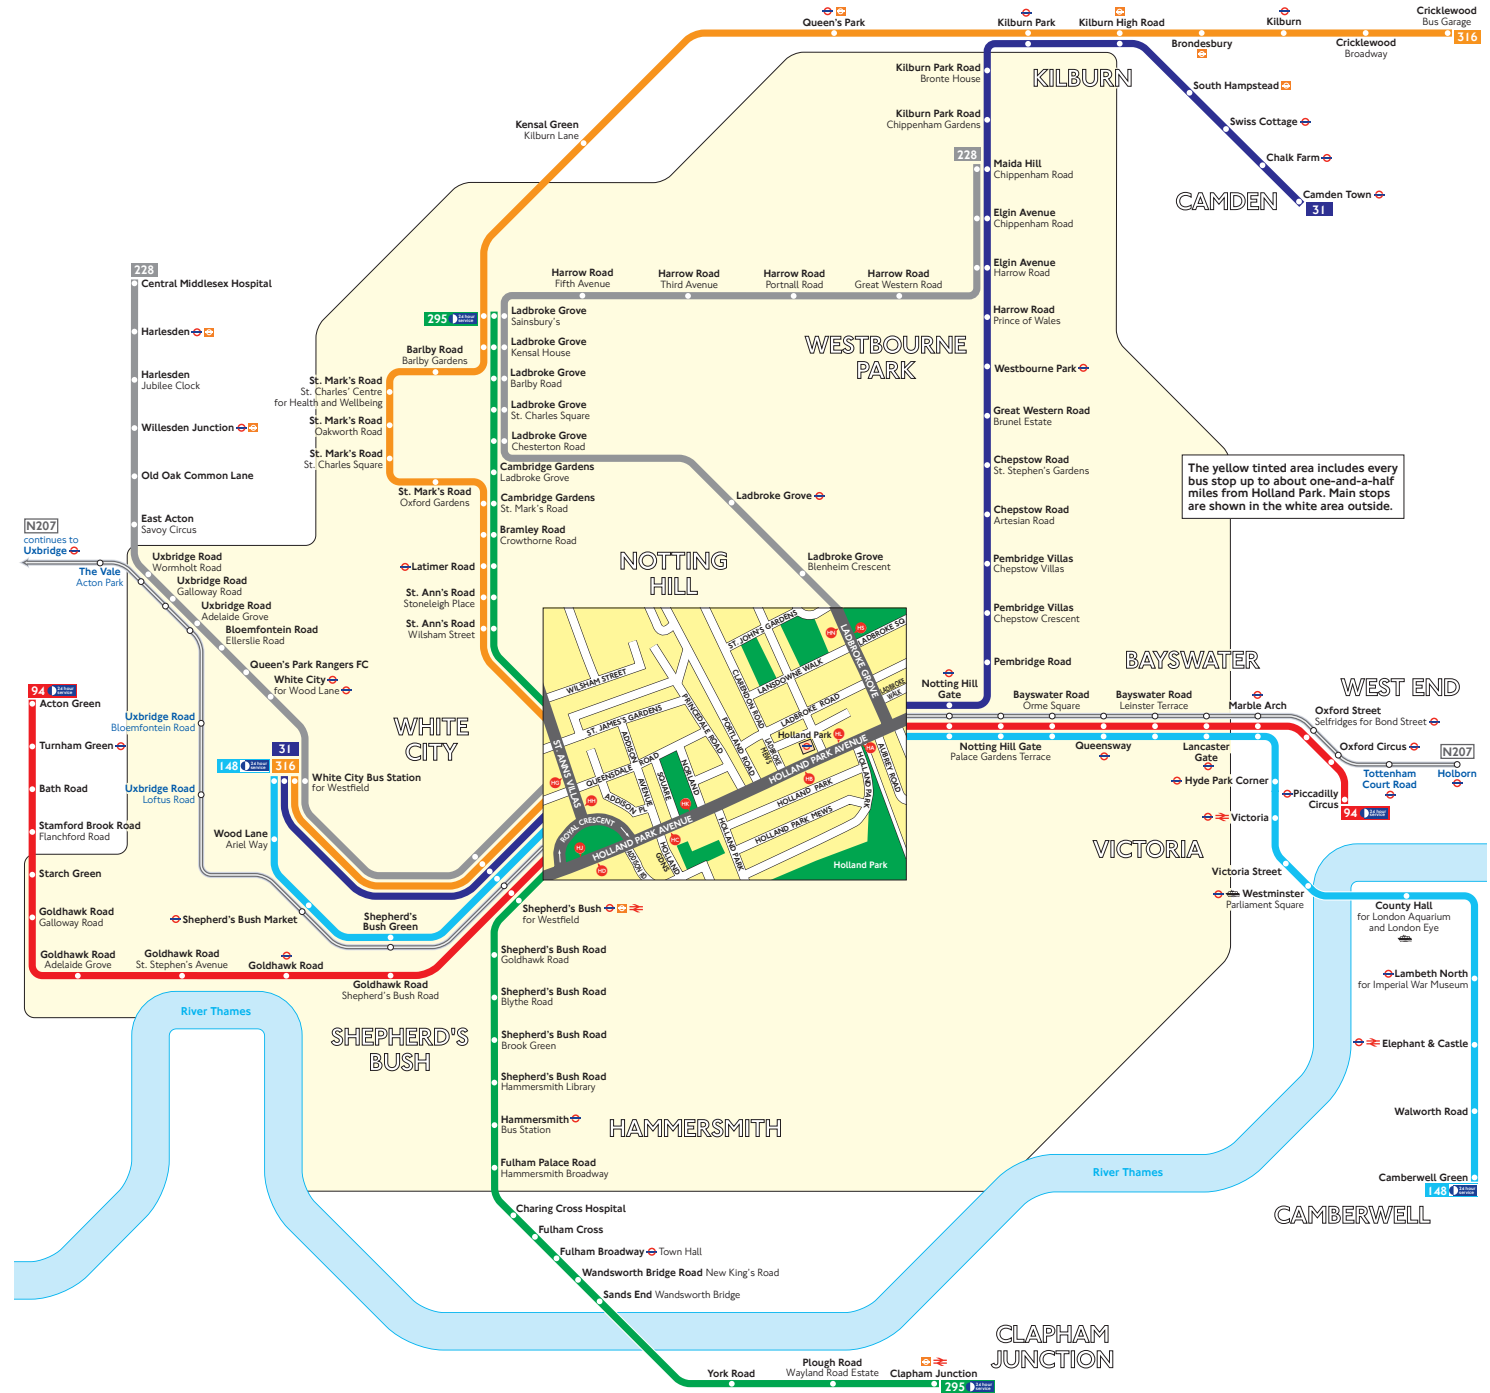

Buses from Holland Park

Route finder

Day buses including 24-hour routes

Bus route	Towards	Bus stops
31	Camden Town	HJ HK HL
	White City	HA HB HC HD
94 24 hour service	Acton Green	HA HB HC HD
	Piccadilly Circus	HJ HK HL
148 24 hour service	Camberwell Green	HJ HK HL
	White City	HA HB HC HD
228	Central Middlesex Hospital	HA HB HC HD HS
	Maida Hill	HJ HK HL HN
295 24 hour service	Clapham Junction	HD HH
	Ladbroke Grove	HC
316	Cricklewood	HC
	White City	HD HH

Night buses

Bus route	Towards	Bus stops
N207	Holborn	HJ HK HL
	Uxbridge	HA HB HC HD

Coaches

Bus route	Towards	Bus stops
Oxford Tube 24 hour service	Hillingdon and Oxford	HD
	Victoria	HJ