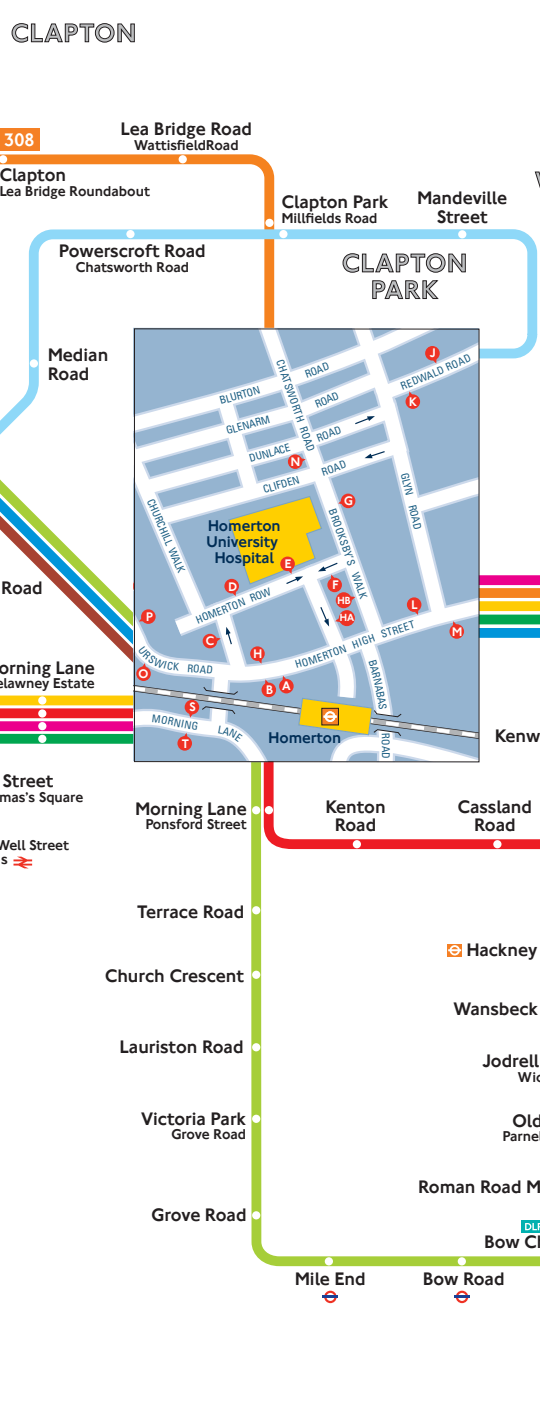

Route finder

Day buses including 24-hour services

Bus route	Towards	Bus stops
30	Hackney Wick Marble Arch	S T
236	Finsbury Park Hackney Wick	A, F, HB, M, T C, D, E, L, S
242	Tottenham Court Road	HA, HB, J, N
276	Newham University Hospital Stoke Newington	C, D, E, L, S A, F, HB, M, T
308	Clapton Wanstead	HB, M, N F, G, L
394	Islington	A, E, O
425	Clapton Stratford	A, F, HB, H, O B, C, D, E, P
488	Bromley-by-Bow Dalston Junction	C, D, E, L, P A, F, HB, M, O
W15	Hackney Higham Hill	A, F, HB, M, T C, D, E, L, S

FINSBURY PARK

STOKE NEWINGTON

CLAPTON

Buses from Homerton

WALTHAMSTOW

LEYTON

HACKNEY WICK

STRATFORD