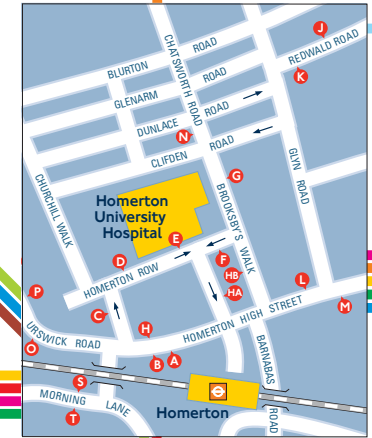

Route finder

Day buses including 24-hour services

Bus route	Towards	Bus stops
30	Hackney Wick Marble Arch	S T
236	Finsbury Park Hackney Wick	A, F, HB, M, T C, D, E, L, S
242	Tottenham Court Road	HA, HB, J, N
276	Newham University Hospital Stoke Newington	C, D, E, L, S A, F, HB, M, T
308	Clapton Wanstead	HB, M, N F, G, L
394	Islington	A, E, O
425	Clapton Stratford	A, F, HB, H, O B, C, D, E, P
488	Bromley-by-Bow Dalston Junction	C, D, E, L, P A, F, HB, M, O
W15	Hackney Higham Hill	A, F, HB, M, T C, D, E, L, S

FINSBURY PARK

STOKE NEWINGTON

CLAPTON

Buses from Homerton

WALTHAMSTOW

LEYTON

HACKNEY WICK

STRATFORD