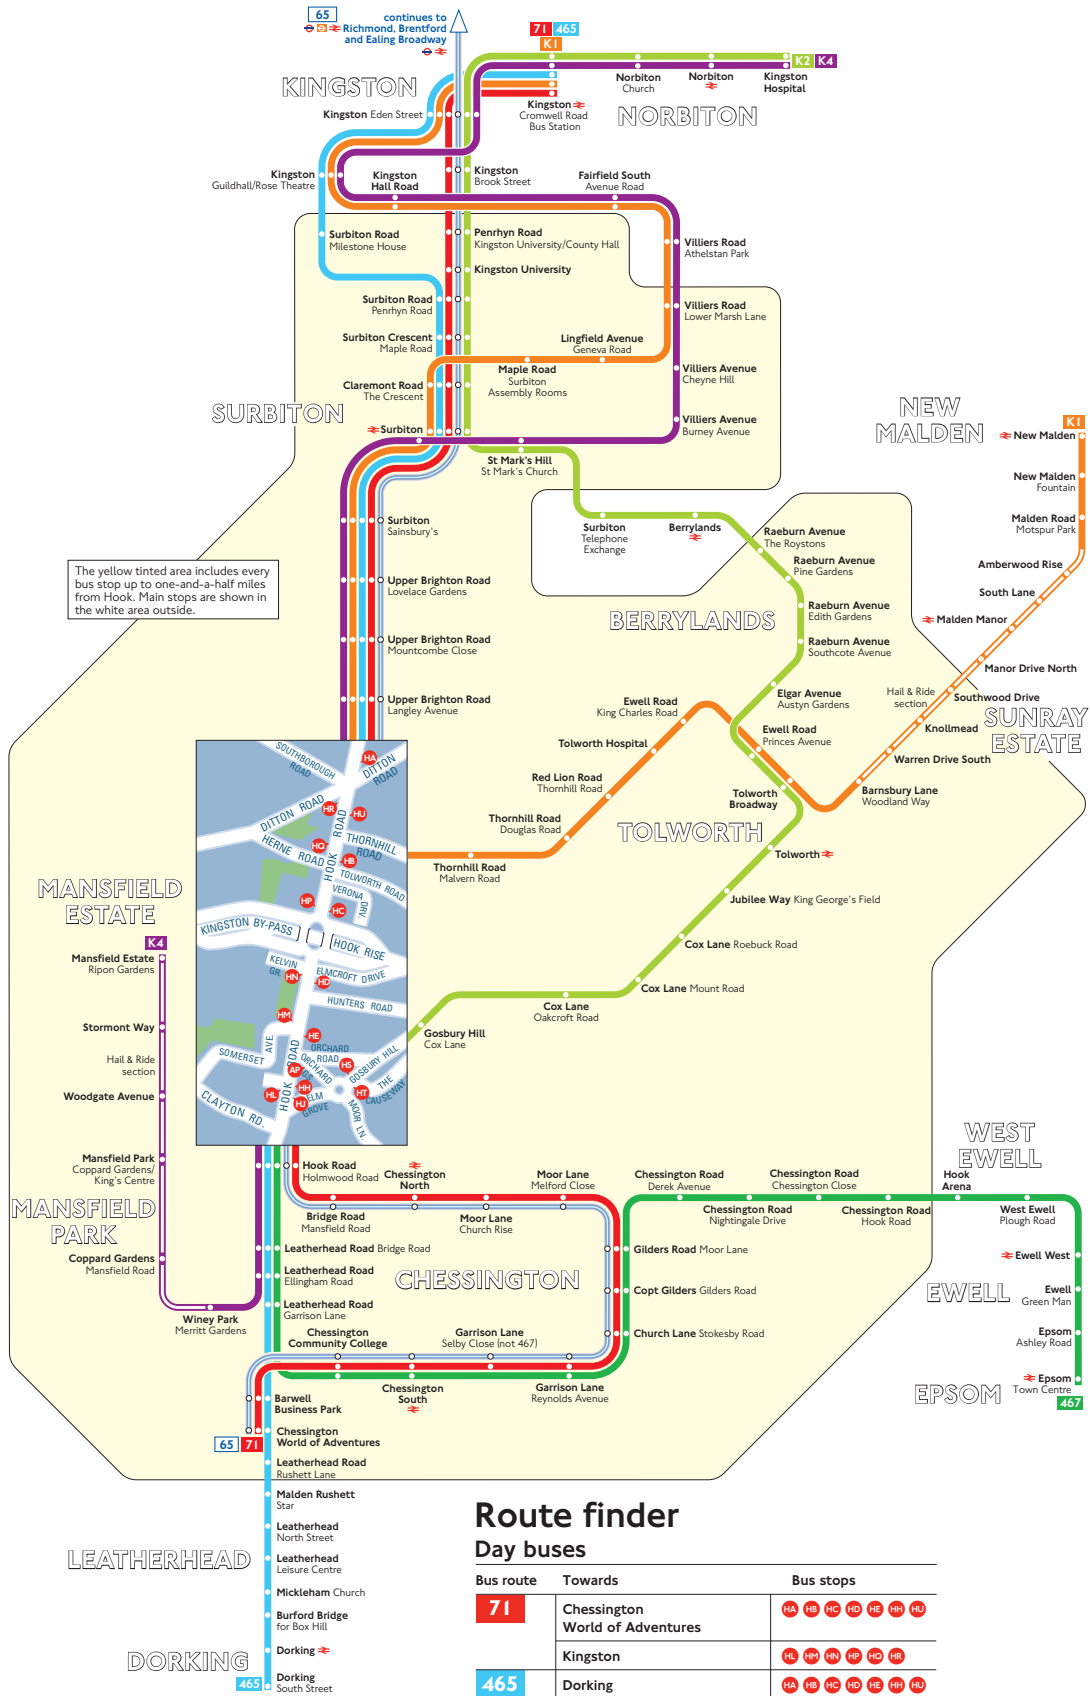

# Buses from Hook

## Route finder

### Night buses

Bus route	Towards	Bus stops
<b>65</b>	Chessington World of Adventures	HA HB HC HD HE HH HU
	Ealing Broadway	HL HM HN HP HC HR

## Key

- Connections with London Underground
- Connections with London Overground
- Connections with National Rail
- ★ Mondays to Saturdays only
- ⊕ Mondays to Saturdays except evenings

Red discs show the bus stop you need for your chosen bus service. The disc **A** appears on the top of the bus stop in the street (see map of town centre in centre of diagram).