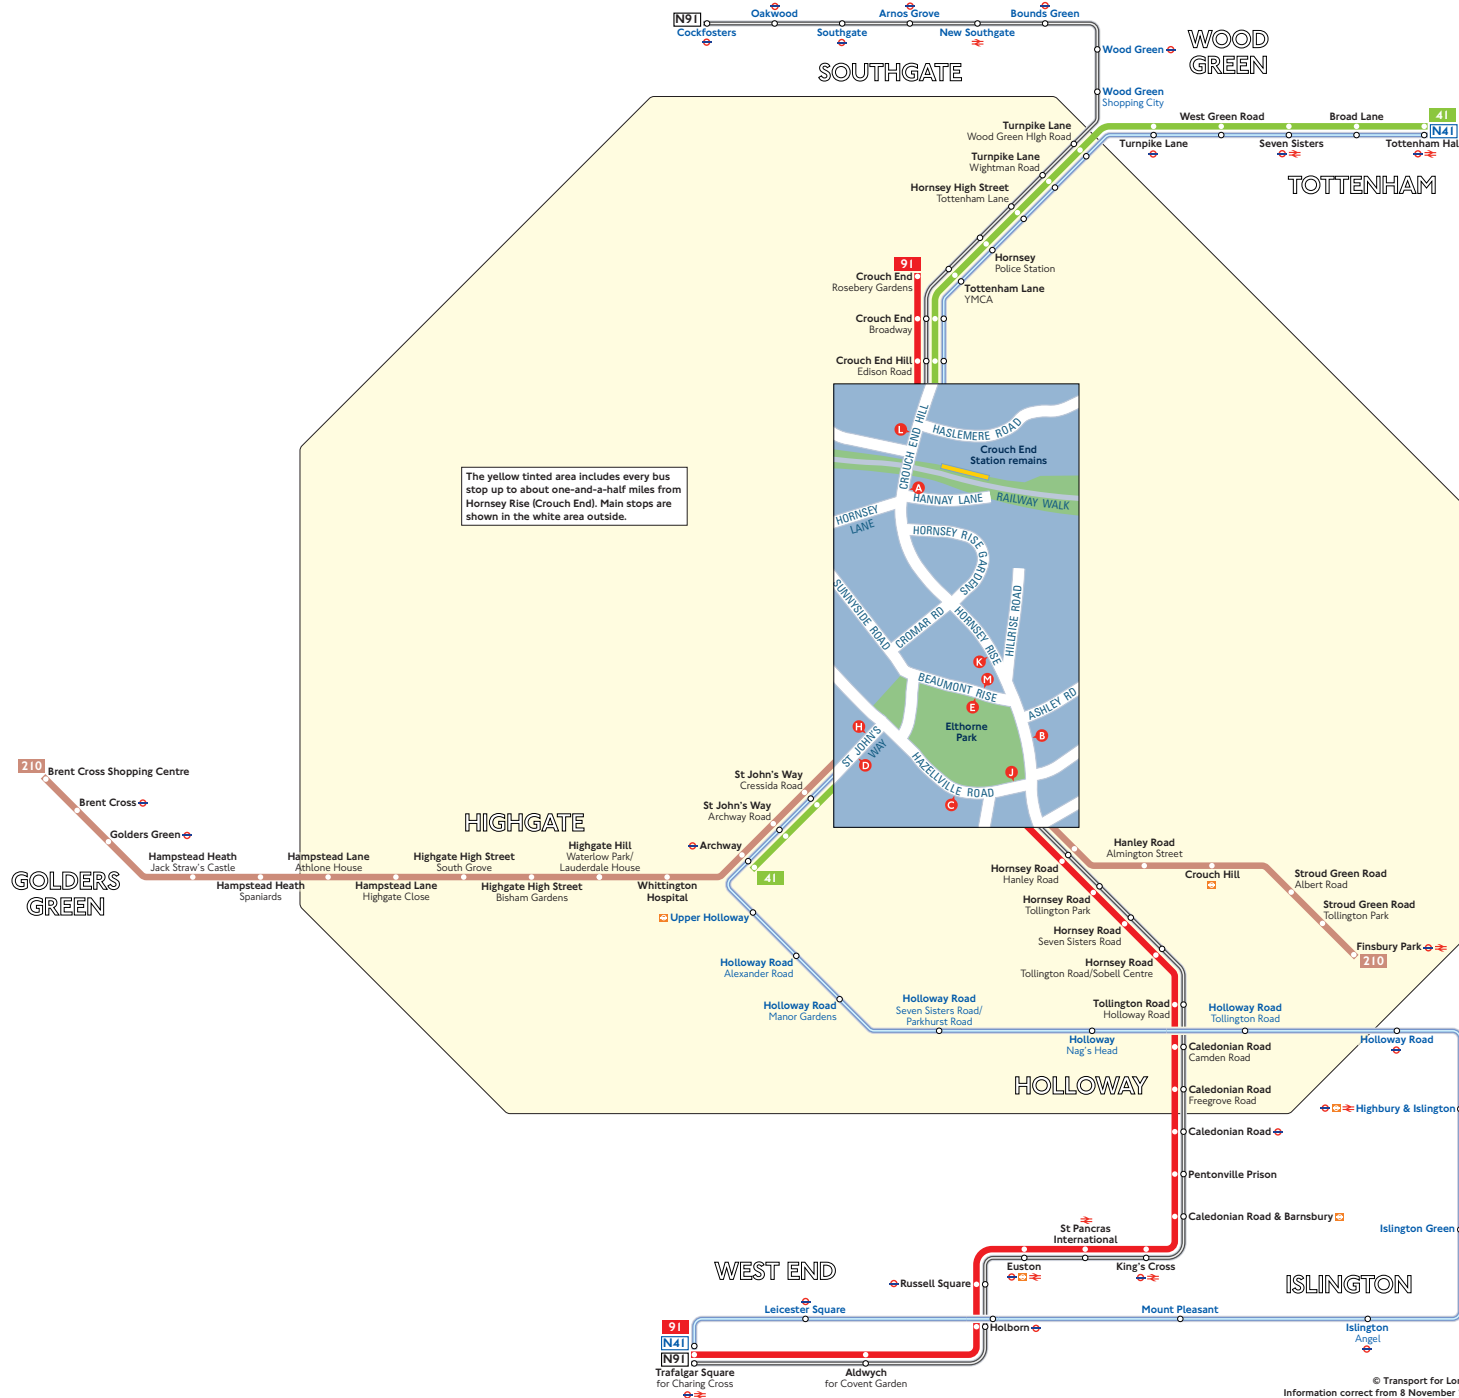

Buses from Hornsey Rise (Crouch End)

Key

- 41 Day buses in black
- N41 Night buses in blue
- Connections with London Underground
- Connections with London Underground
- Connections with National Rail

A Red discs show the bus stop you need for your chosen bus service. The disc **A** appears on the top of the bus stop in the street (see map of town centre in centre of diagram).

Route finder

Day buses

Bus route	Towards	Bus stops
41	Archway	A B C D
	Tottenham Hale	H J K L
91	Crouch End	K L
	Trafalgar Square	A B
210	Brent Cross Shopping Centre	C D
	Finsbury Park	B H M

Night buses

Bus route	Towards	Bus stops
N41	Tottenham Hale	H J K L
	Trafalgar Square	A B C D
N91	Cockfosters	K L
	Trafalgar Square	A B