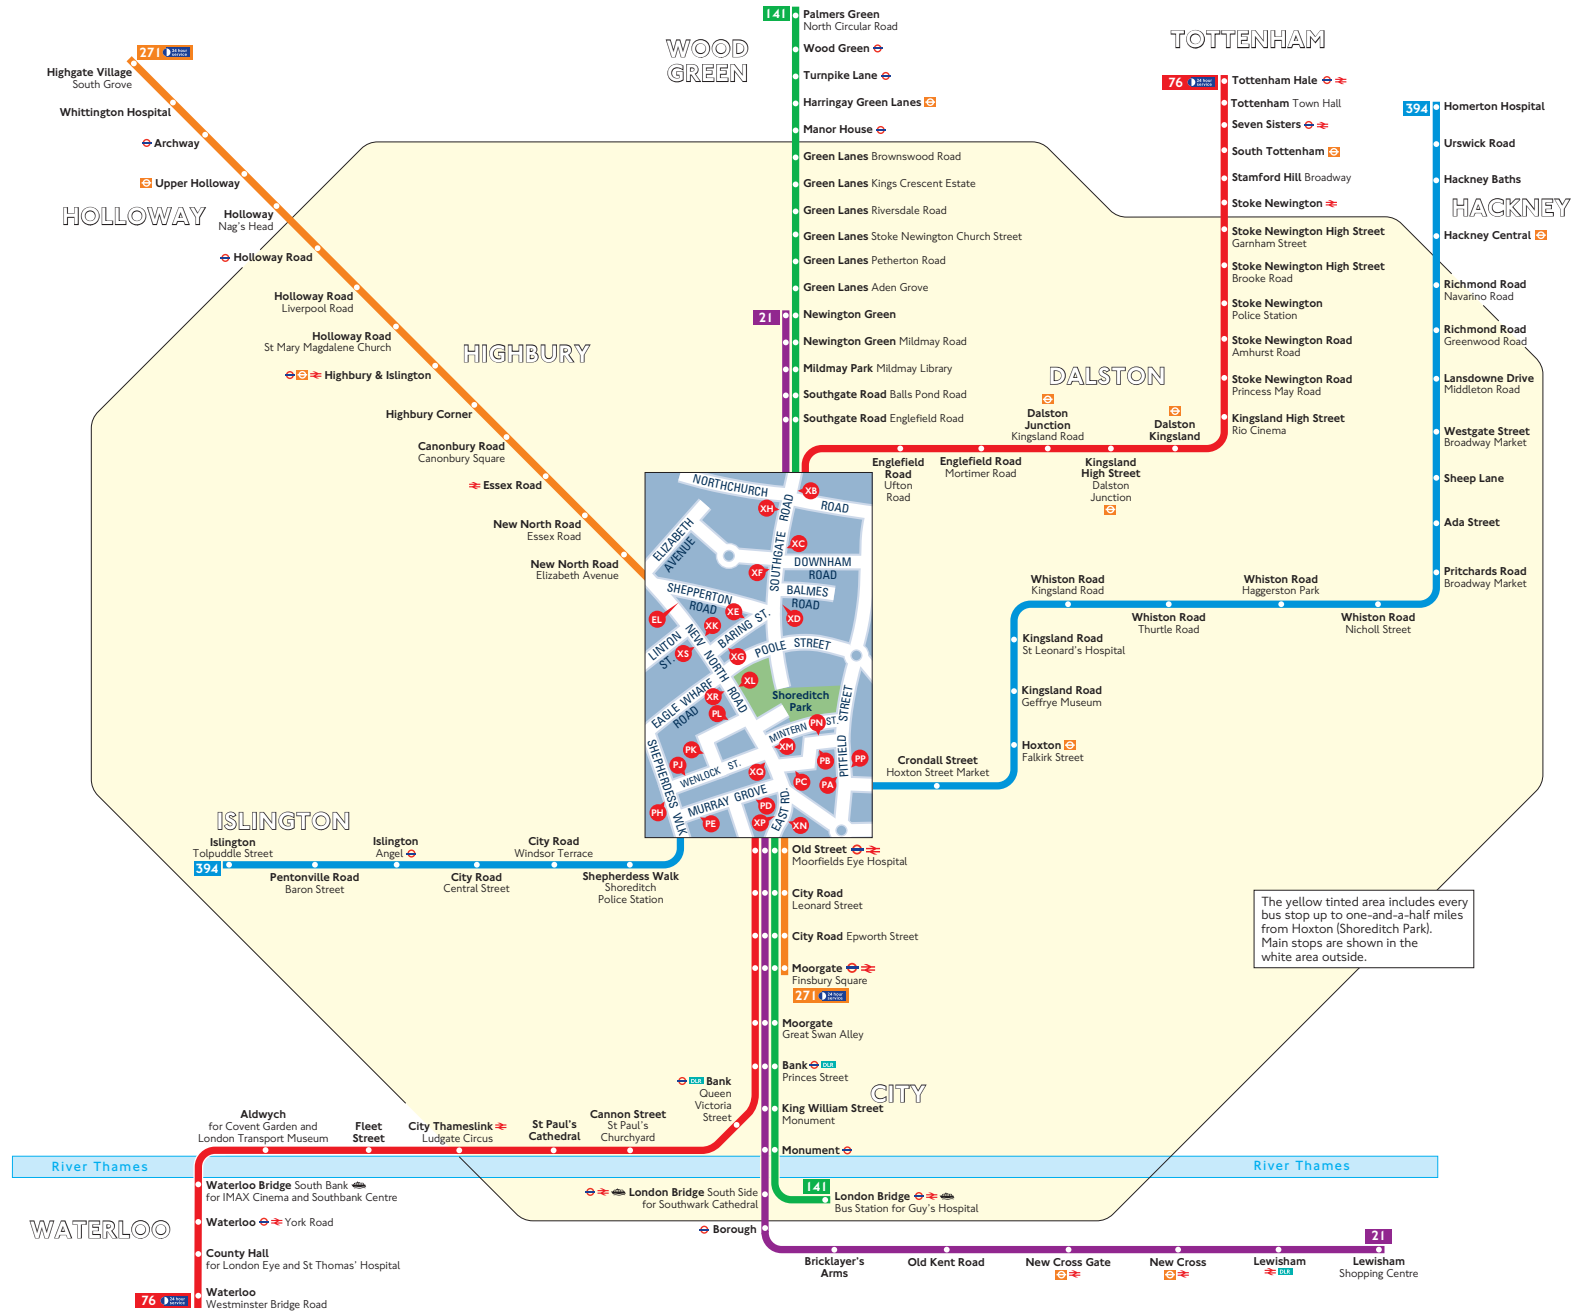

Buses from Hoxton (Shoreditch Park)

Key

-  Connections with London Underground
-  Connections with London Overground
-  Connections with National Rail
-  Connections with Docklands Light Railway
-  Connections with river boats

Red discs show the bus stop you need for your chosen bus service. The disc **A** appears on the top of the bus stop in the street (see map of town centre in centre of diagram).

Route finder

Day buses including 24-hour services

Bus route	Towards	Bus stops
21	Lewisham	XB XC XD XE XL XM XN
	Newington Green	XE XF XG XH XI XJ
76 	Tottenham Hale	XE XF XG XH XI XJ
	Waterloo	XB XC XD XE XL XM XN
141	London Bridge	XB XC XD XE XL XM XN
	Palmers Green	XE XF XG XH XI XJ
271 	Highgate Village	XP XO XR XS
	Moorgate	EL EX XL XM XN
	Homerton Hospital	PH PJ PK PL PN PP
	Islington	PA PB PC PD PE

The yellow tinted area includes every bus stop up to one-and-a-half miles from Hoxton (Shoreditch Park). Main stops are shown in the white area outside.