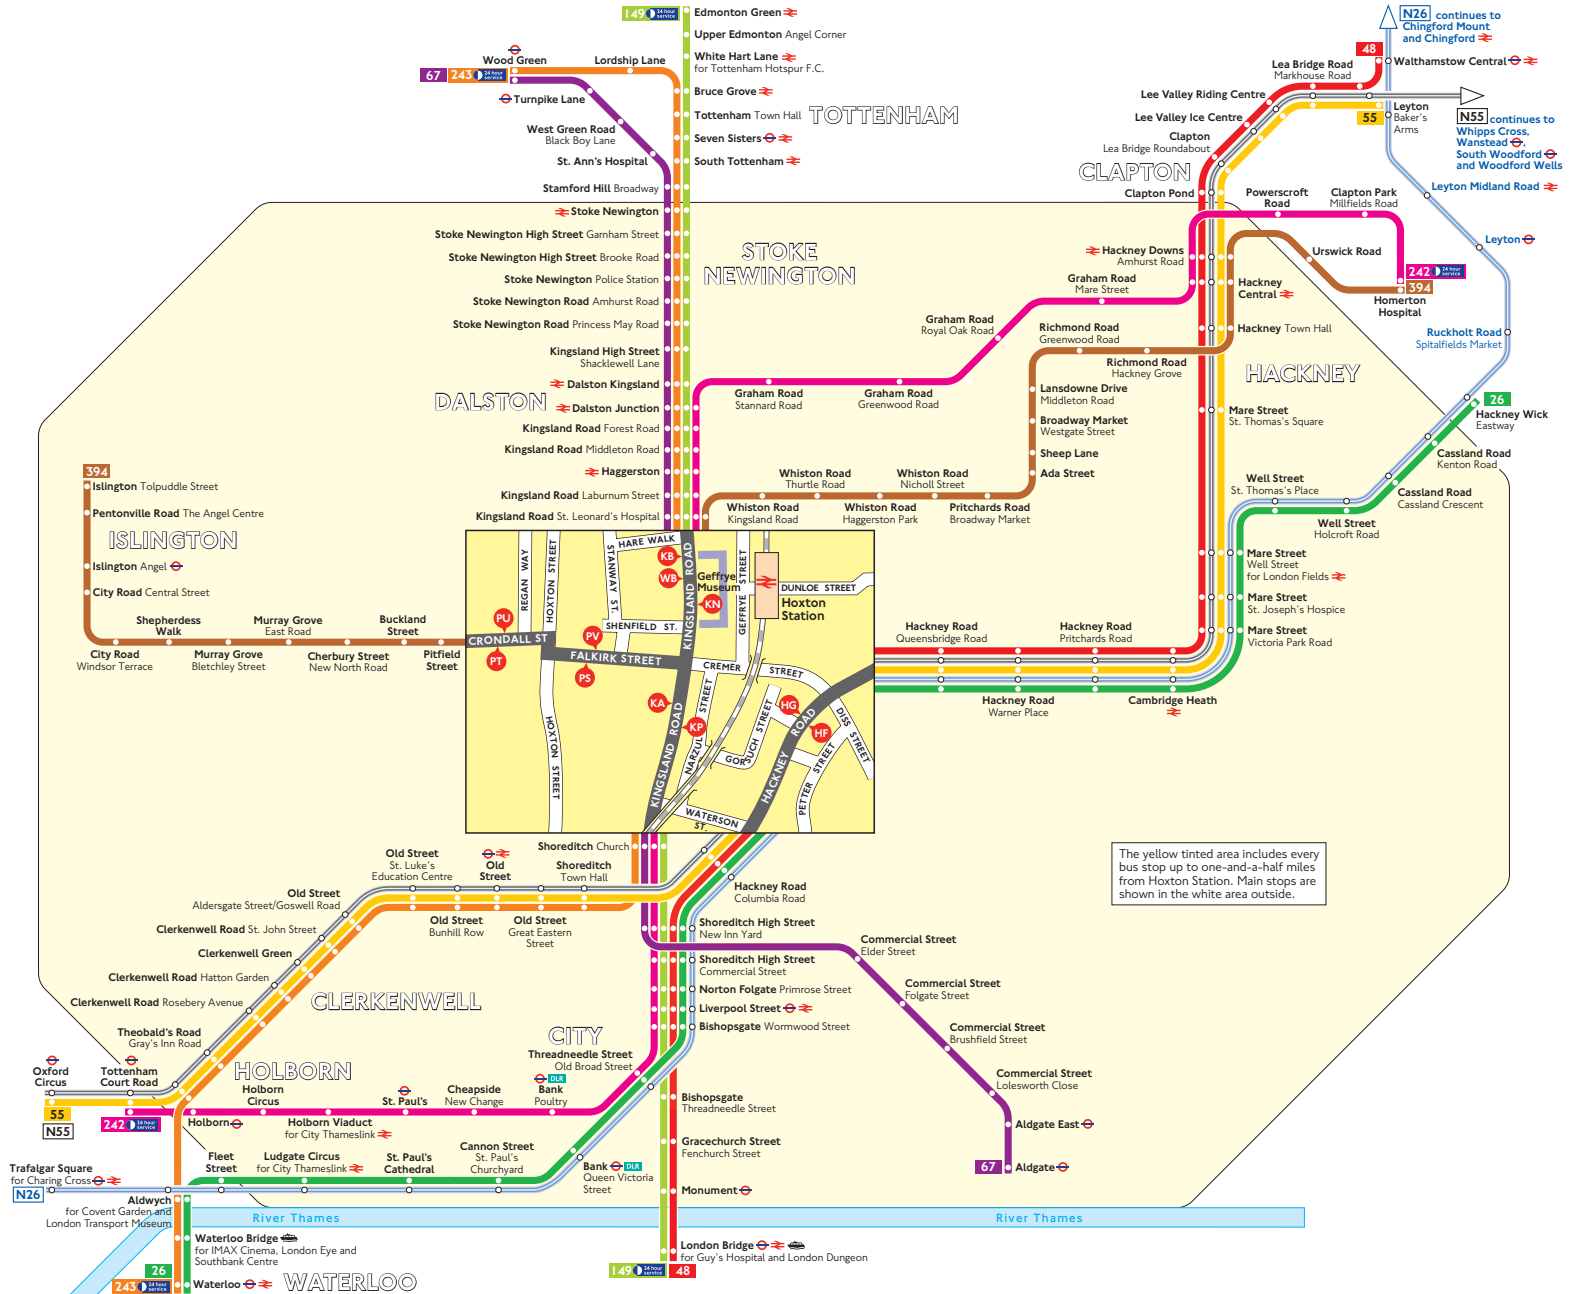

Buses from Hoxton Station

Key

- Connections with Underground
- Connections with National Rail
- Connections with Docklands Light Railway
- Connections with river boats

Red discs show the bus stop you need for your chosen bus service. The disc **A** appears on the top of the bus stop in the street (see map of town centre in centre of diagram).

Route finder

Day buses including 24-hour routes

Bus route	Towards	Bus stops
26	Hackney Wick Waterloo	HC HF
48	London Bridge Walthamstow Central	HF HG
55	Leyton Oxford Circus	HG HF
67	Aldgate Wood Green	KN KP KA KB
149	Edmonton Green London Bridge	KA KB KN KP
242	Homerton Hospital Tottenham Court Road	KA KB KN KP
243	Waterloo Wood Green	KN KP KA KB
394	Homerton Hospital Islington	PU PV WP KN PS PT

Night buses

Bus route	Towards	Bus stops
N26	Chingford Trafalgar Square	HG HF
N55	Oxford Circus Woodford Wells	HF HG