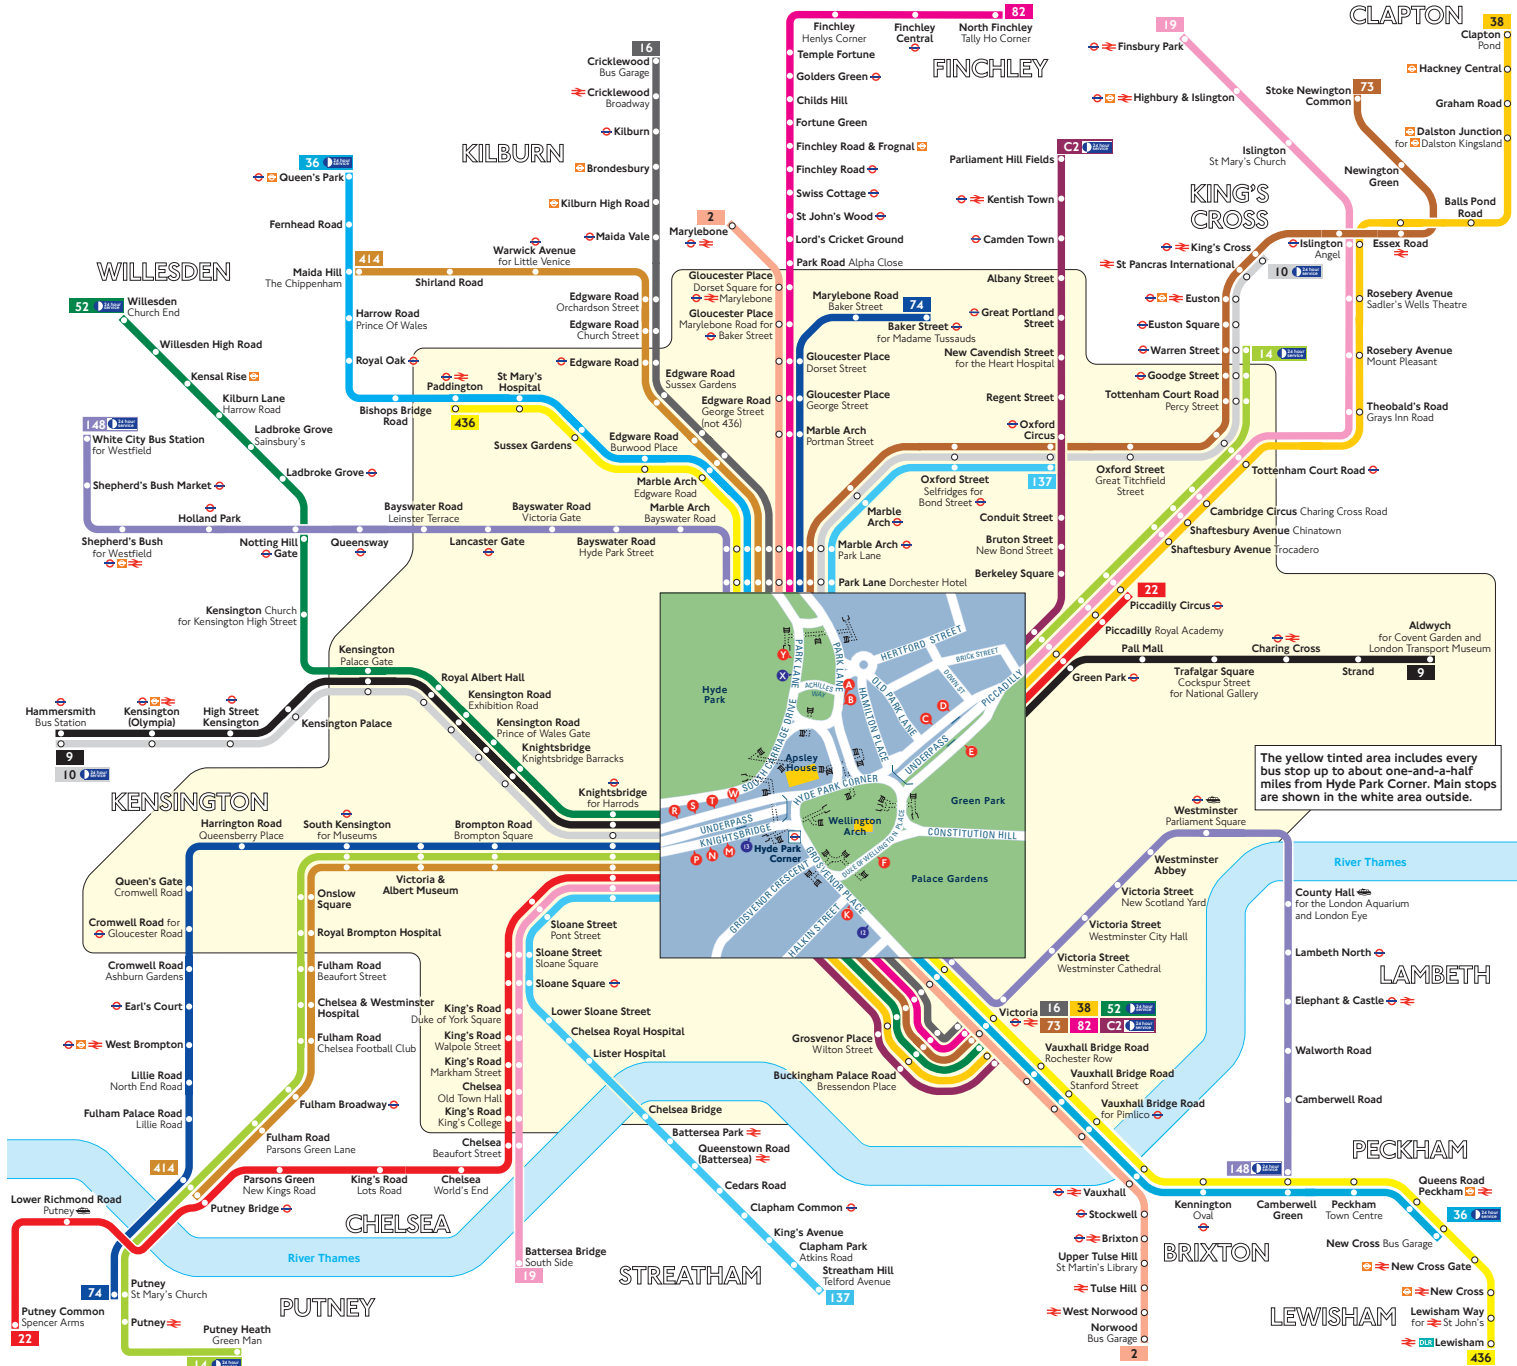

Buses from Hyde Park Corner

Route finder

Day buses including 24-hour services

Bus route	Towards	Bus stops
2	Marylebone	K Y
9	Norwood	B F
10	Aldwych	C T
10	Hammersmith	E M
10	King's Cross	A M
10	Putney Heath	W Y
14	Warren Street	E N
14	Warren Street	D T
16	Cricklewood	K Y
16	Victoria	B F
19	Battersea Bridge	E P
19	Finsbury Park	D T
22	Piccadilly Circus	D T
22	Putney Common	E P
36	New Cross	B F
36	Queen's Park	K Y
38	Clapton Pond	D K
38	Victoria	E F
52	Victoria	F S
52	Willesden	K M
73	Stoke Newington	K Y
73	Victoria	B F
74	Baker Street	W Y
74	Putney	A N
82	North Finchley	K Y
82	Victoria	B F
137	Oxford Circus	W Y
137	Streatham Hill	A P
148	Camberwell Green	B F
148	White City	K Y
414	Maida Hill	W Y
414	Putney Bridge	A N
436	Lewisham	B F
436	Paddington	K Y
C2	Parliament Hill Fields	C K
C2	Victoria	E F

Night buses

For night bus information, please see separate poster

Coaches

771/772	Dunstable / Linslade	X
Green Line	Bracknell / Windsor	15
Green Line	Northbound	12