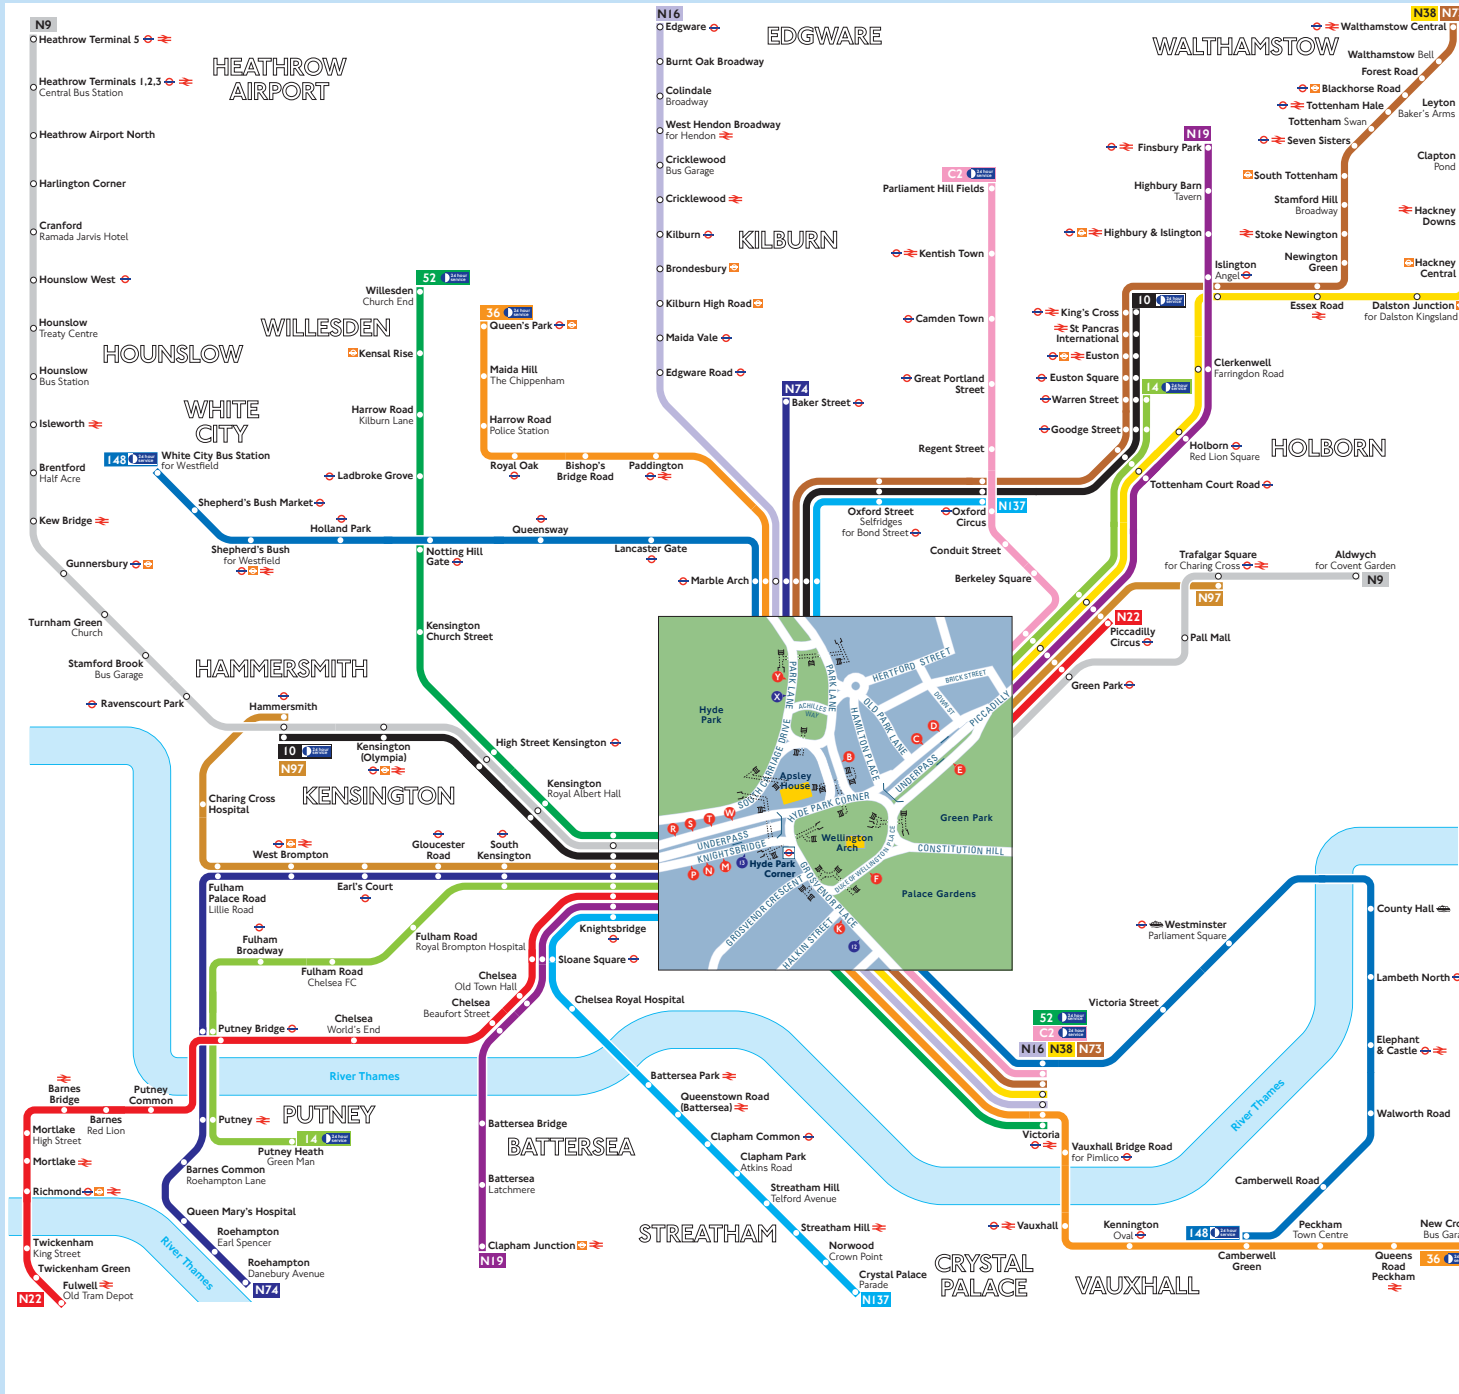

Night buses from Hyde Park Corner

Route finder

Night buses including 24-hour services

Bus route	Towards	Bus stops
10	King's Cross	W Y
	Hammersmith	B M
14	Putney Heath	E N
	Warren Street	D T
36	New Cross	B F
	Queen's Park	K Y
52	Victoria	F S
	Willesden	K M
148	Camberwell Green	B F
	White City	K Y
C2	Parliament Hill Fields	C K
	Victoria	E F
N9	Aldwych	C T
	Heathrow Terminal 5	E M
N16	Edgware	K Y
	Victoria	B F
N19	Clapham Junction	E P
	Finsbury Park	D T
N22	Fulwell	E P
	Piccadilly Circus	D T
N38	Victoria	E F
	Walthamstow Central	D K
N73	Victoria	B F
	Walthamstow Central	K Y
N74	Baker Street	W Y
	Roehampton	B N
N97	Hammersmith	E N
	Trafalgar Square	C T
N137	Crystal Palace	B P
	Oxford Circus	W Y

Day buses

For day bus information, please see separate poster