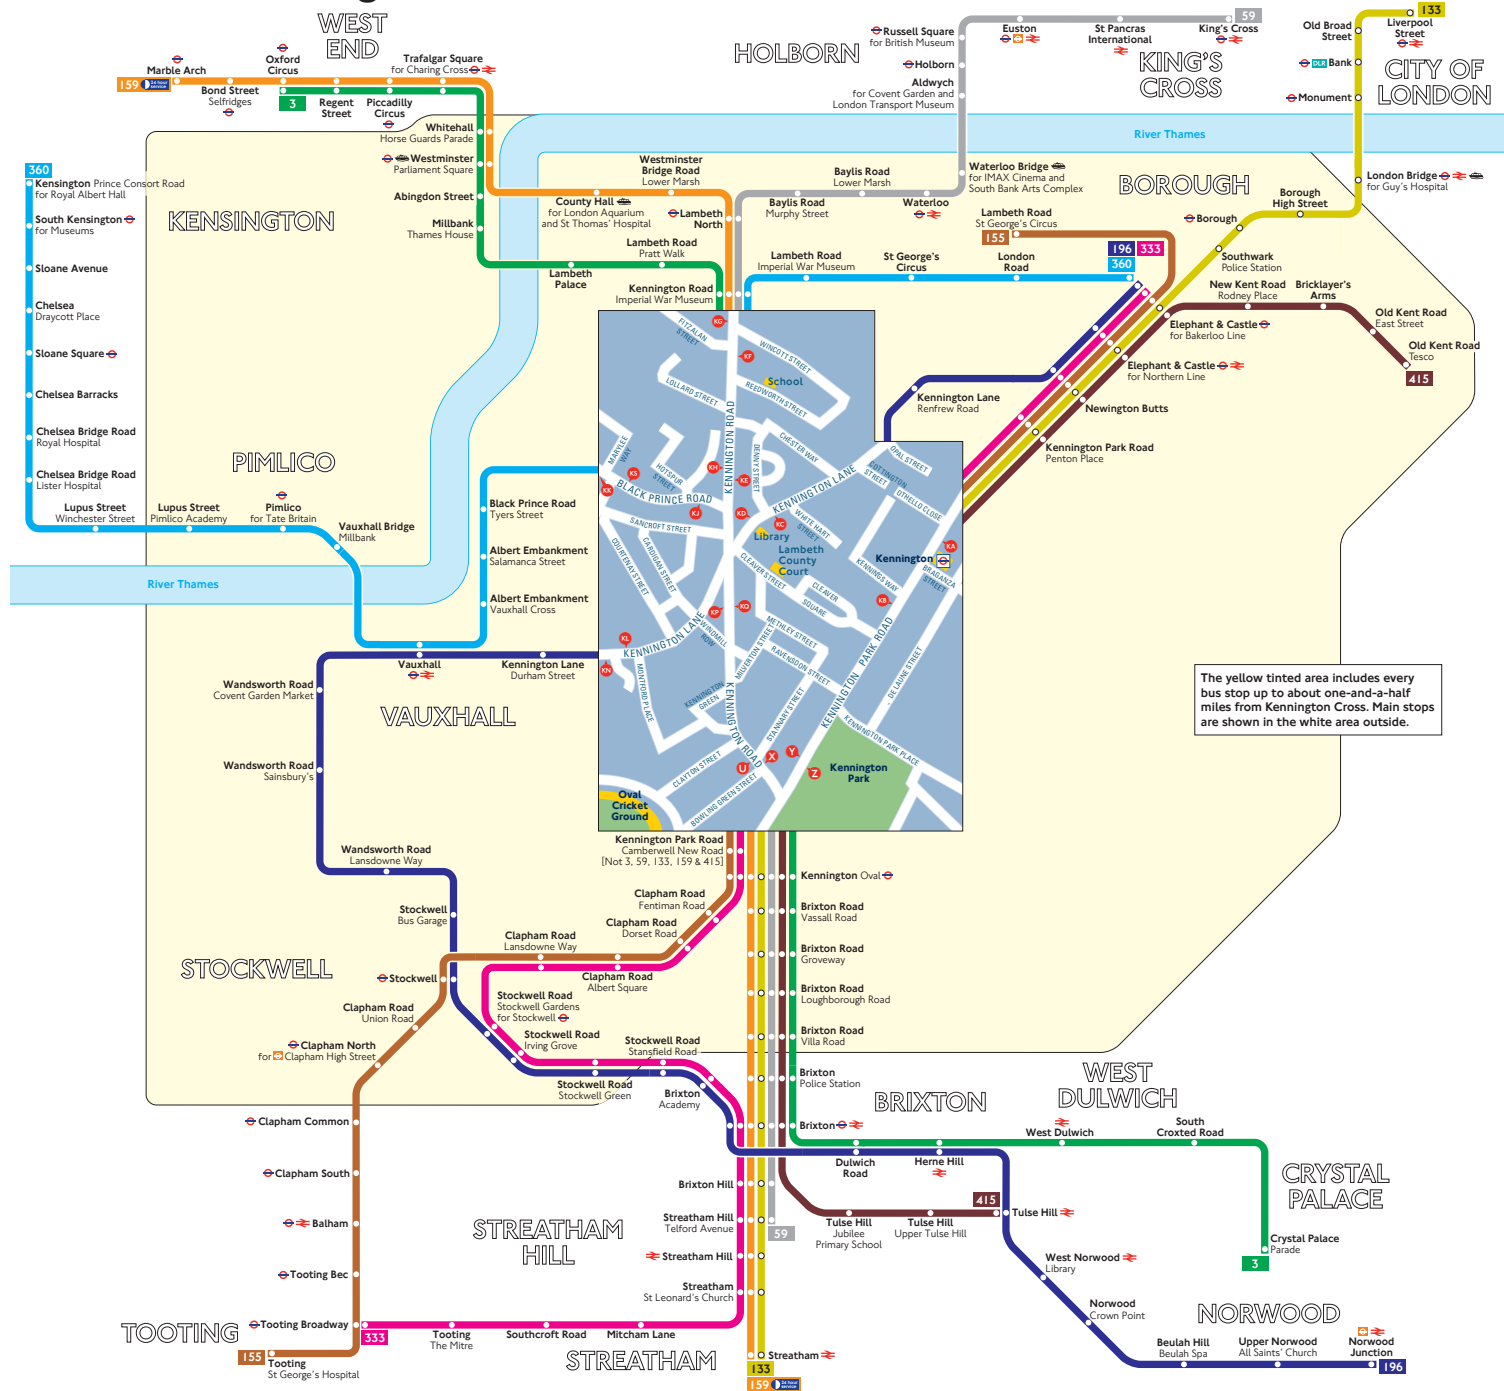

Buses from Kennington Cross

The yellow tinted area includes every bus stop up to about one-and-a-half miles from Kennington Cross. Main stops are shown in the white area outside.

Route finder

Day buses including 24-hour services

| Bus route | Towards | Bus stops |
|-----------|---------------------|------------|
| 3 | Crystal Palace | NE KF KD X |
| | Oxford Circus | KG KH KP U |
| 59 | King's Cross | KG KH KP U |
| | Streatham Hill | NE KF KG X |
| 133 | Liverpool Street | KB Y |
| | Streatham | KA Z |
| 155 | Lambeth Road | KB Y |
| | Tooting | KA Z |
| 159 | Marble Arch | KG KH KP U |
| | Streatham | NE KF KG X |
| 196 | Elephant & Castle | ND KL |
| | Norwood Junction | KC KN |
| 333 | Elephant & Castle | KB Y |
| | Tooting Broadway | KA Z |
| 360 | Elephant & Castle | KG KH KS |
| | Kennington | KF KJ KK |
| 415 | Old Kent Road Tesco | KB Y |
| | Tulse Hill | KA Z |