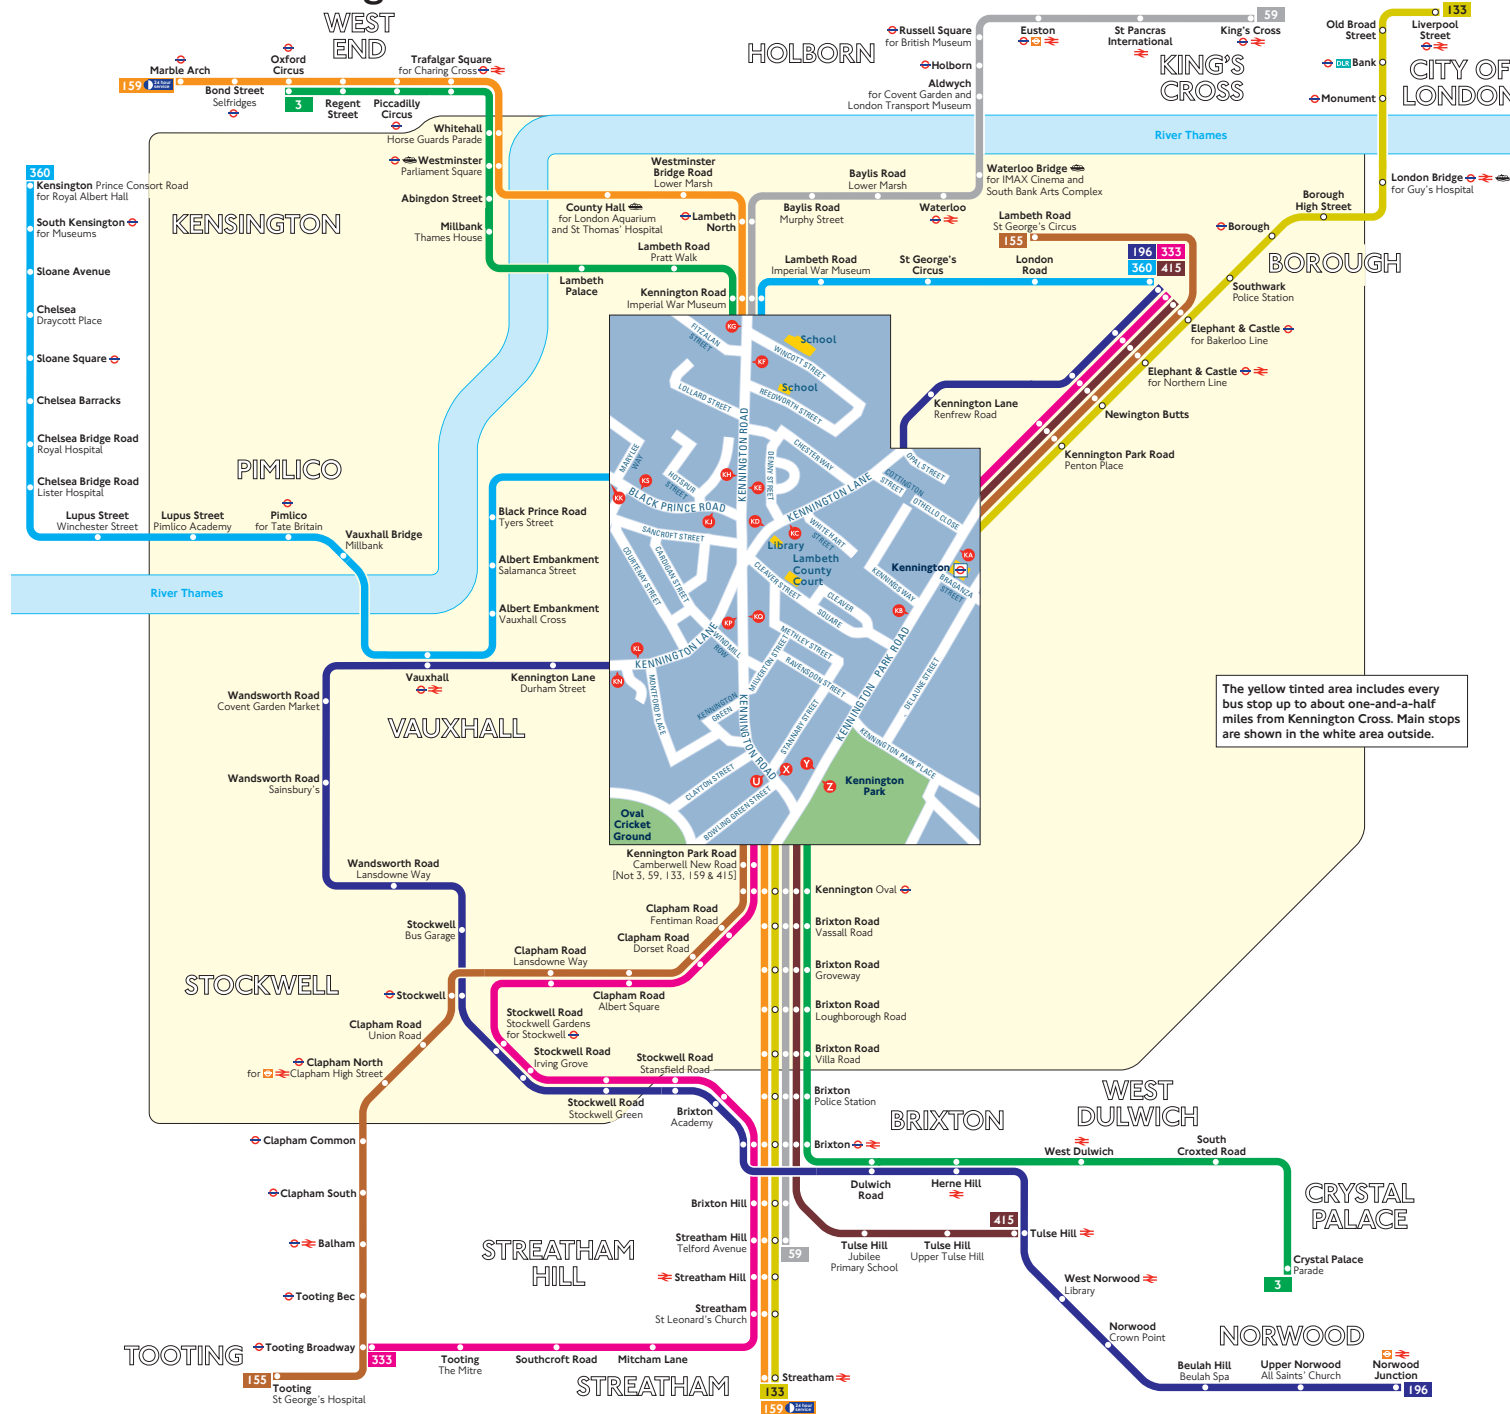

Buses from Kennington Cross

Route finder

Day buses including 24-hour services

Bus route	Towards	Bus stops
3	Crystal Palace	KE KP KG X
	Oxford Circus	KG KH KP U
59	King's Cross	KG KH KP U
	Streatham Hill	KE KP KG X
133	Liverpool Street	KB Y
	Streatham	KA Z
155	Lambeth Road	KB Y
	Tooting	KA Z
159	Marble Arch	KG KH KP U
	Streatham	KE KP KG X
196	Elephant & Castle	KD KL
	Norwood Junction	KC KH
333	Elephant & Castle	KB Y
	Tooting Broadway	KA Z
360	Elephant & Castle	KG KH KS
	Kensington	KF KJ KK
415	Elephant & Castle	KB Y
	Tulse Hill	KA Z

Night buses

For night bus information, please see separate poster