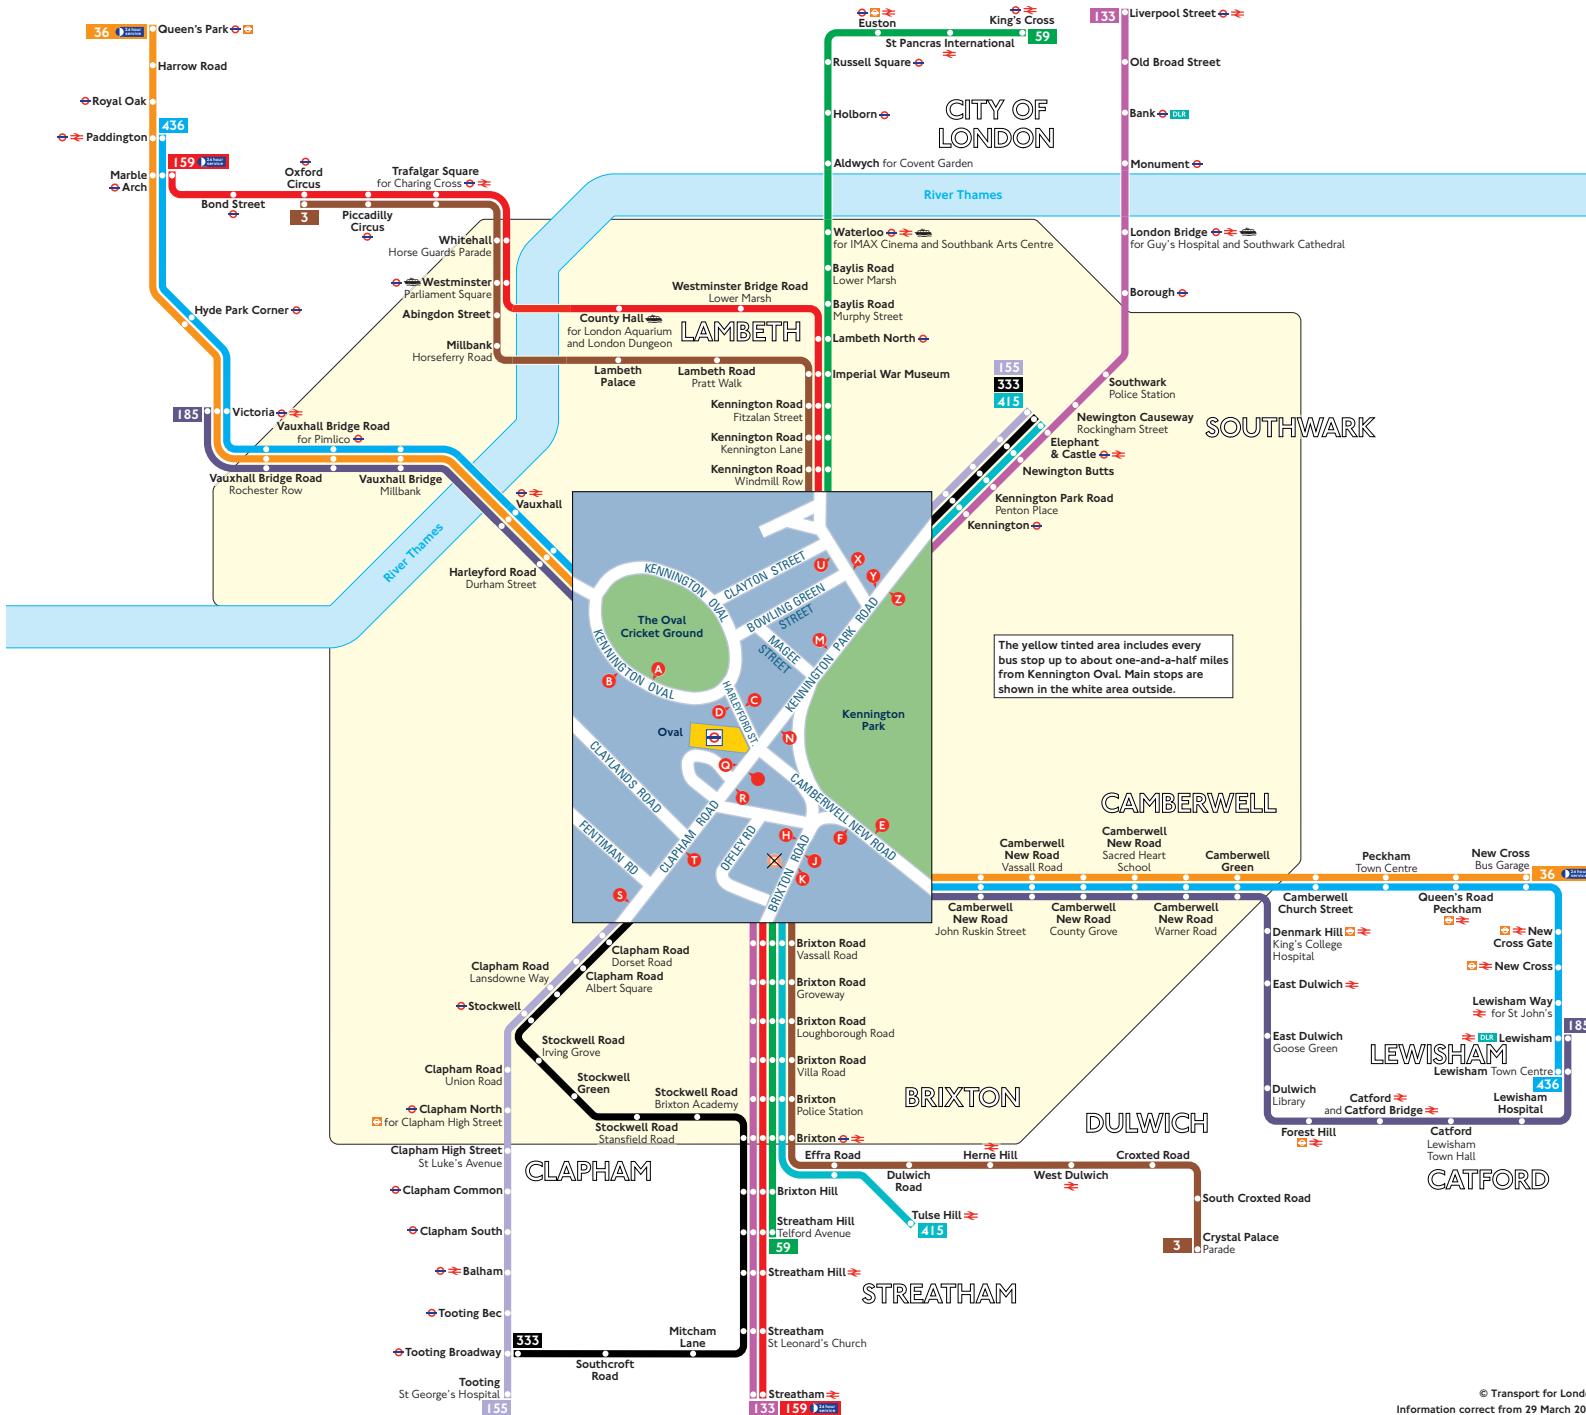

Buses from Kennington Oval

Key

- Connections with London Underground
- Connections with London Overground
- Connections with National Rail
- Connections with Docklands Light Railway
- Connections with river boats

Red discs show the bus stop you need for your chosen bus service. The disc appears on the top of the bus stop in the street (see map of town centre in centre of diagram).

Route finder

Day buses including 24-hour services

Bus route	Towards	Bus stops
3	Crystal Palace	K X
	Oxford Circus	H U
36	New Cross	A C E
	Queen's Park	B D F
59	King's Cross	H U
	Streatham Hill	J X
133	Liverpool Street	H Y
	Streatham	J Z
155	Elephant & Castle	M Q S Y
	Tooting	N R T Z
159	Marble Arch	H U
	Streatham	J X
185	Lewisham	A C E
	Victoria	B D F
333	Elephant & Castle	M Q S Y
	Tooting Broadway	N R T Z
415	Elephant & Castle	H Y
	Tulse Hill	K Z
436	Lewisham	A C E
	Paddington	B D F

Night buses

For night bus information, please see separate poster.