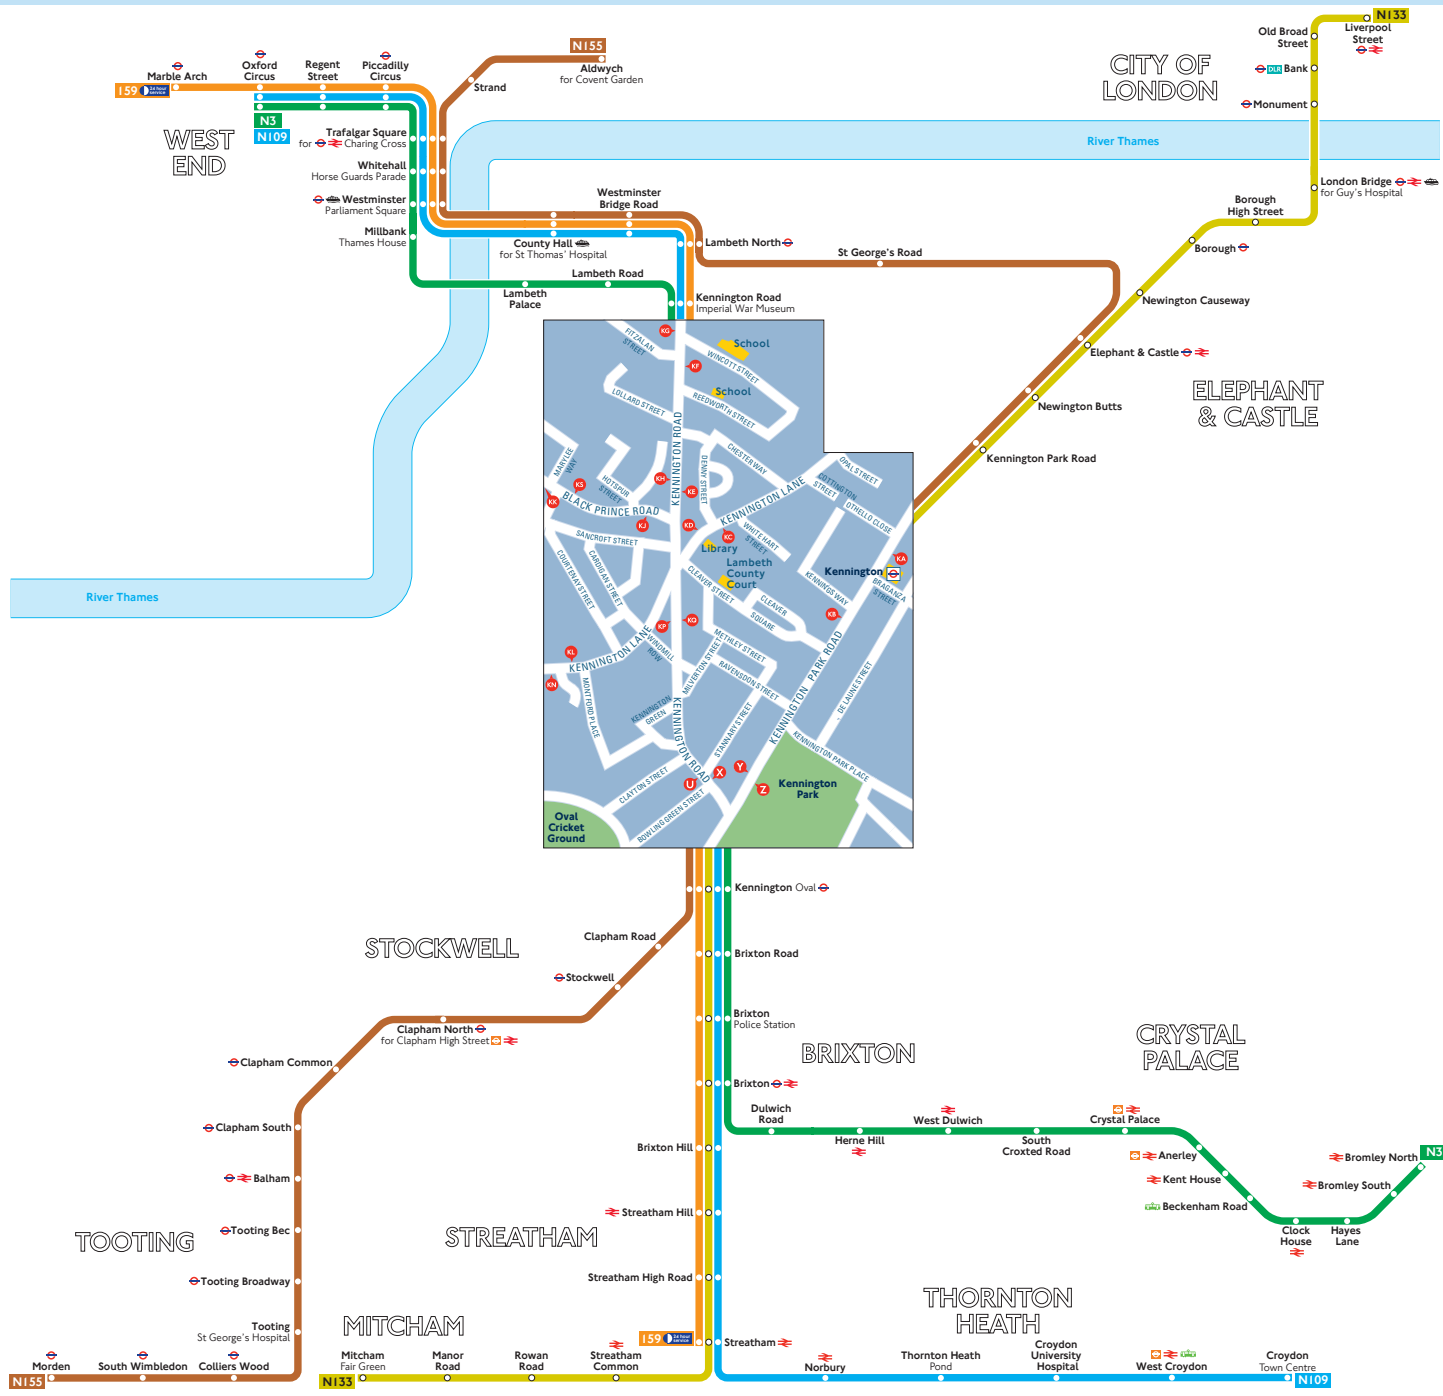

Night buses from Kennington Cross

Route finder

Night buses including 24-hour services

Bus route	Towards	Bus stops
N159	Marble Arch	KG KH KP U
	Streatham	KE KF KC X
N3	Bromley North	KE KF KC X
	Oxford Circus	KG KH KP U
N109	Croydon	KE KF KC X
	Oxford Circus	KG KH KP U
N133	Liverpool Street	KB Y
	Mitcham	KA Z
N155	Aldwych	KB Y
	Morden	KA Z

Day buses

For day bus information, please see separate poster