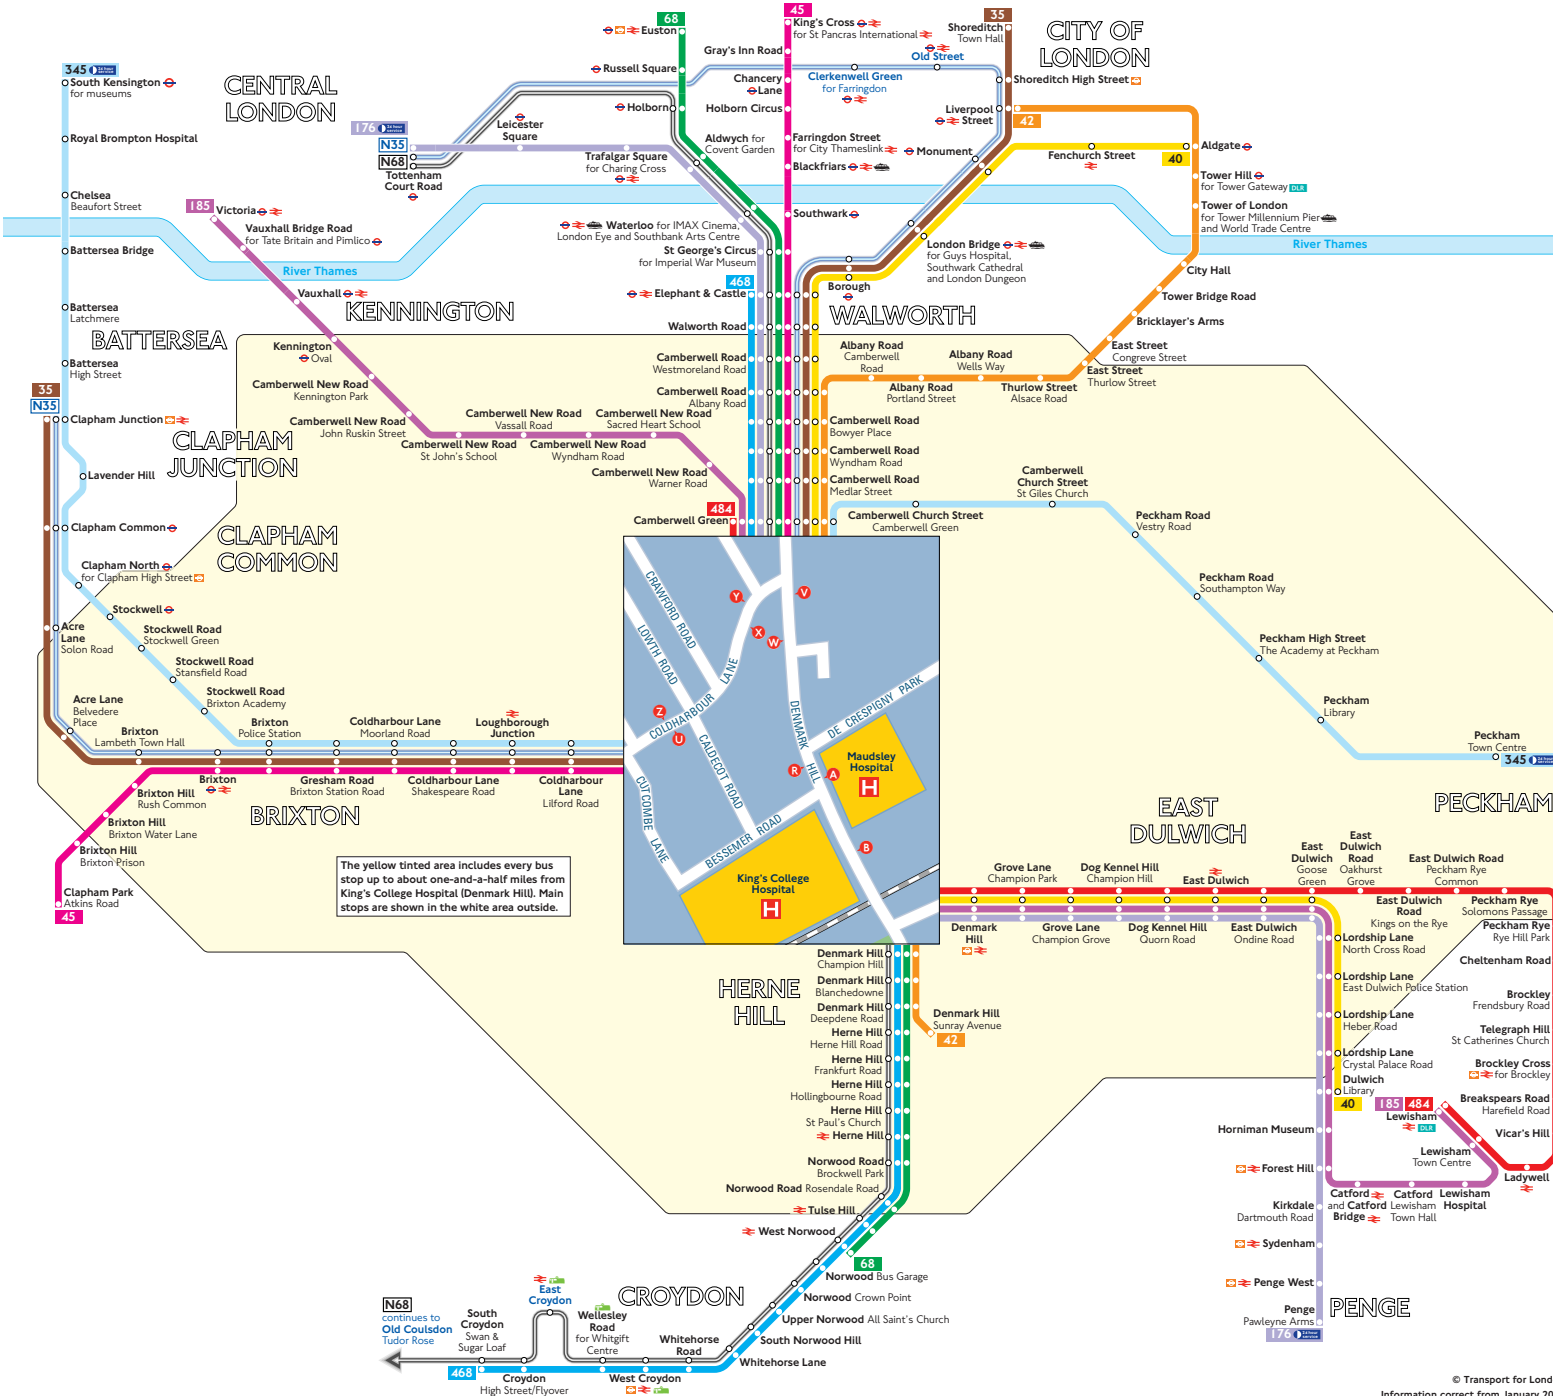

Buses from King's College Hospital (Denmark Hill)

- ### Key
- 35 Day buses in black
 - N35 Night buses in blue
 - Connections with London Underground
 - Connections with London Overground
 - Connections with National Rail
 - DLR Connections with Docklands Light Railway
 - Connections with river boats
 - Connections with Tramlink

A Red discs show the bus stop you need for your chosen bus service. The disc **A** appears on the top of the bus stop in the street (see map of town centre in centre of diagram).

Route finder

Day buses including 24-hour services

Bus route	Towards	Bus stops
35	Clapham Junction	U X
	Shoreditch	Y Z
40	Aldgate	R W
	Dulwich	B V
42	Denmark Hill	A V
	Liverpool Street	R W
45	Clapham Park	U X
	King's Cross	Y Z
68	Euston	R W
	West Norwood	A V
176	Penge	B V
	Tottenham Court Road	R W
185	Lewisham	B V
	Victoria	R W
345	Peckham	Y Z
	South Kensington	U X
468	Elephant & Castle	R W
	South Croydon	A V
484	Camberwell Green	R W
	Lewisham	B V

Night buses

Bus route	Towards	Bus stops
N35	Clapham Junction	U X
	Tottenham Court Road	Y Z
N68	Old Coulsdon	A V
	Tottenham Court Road	R W