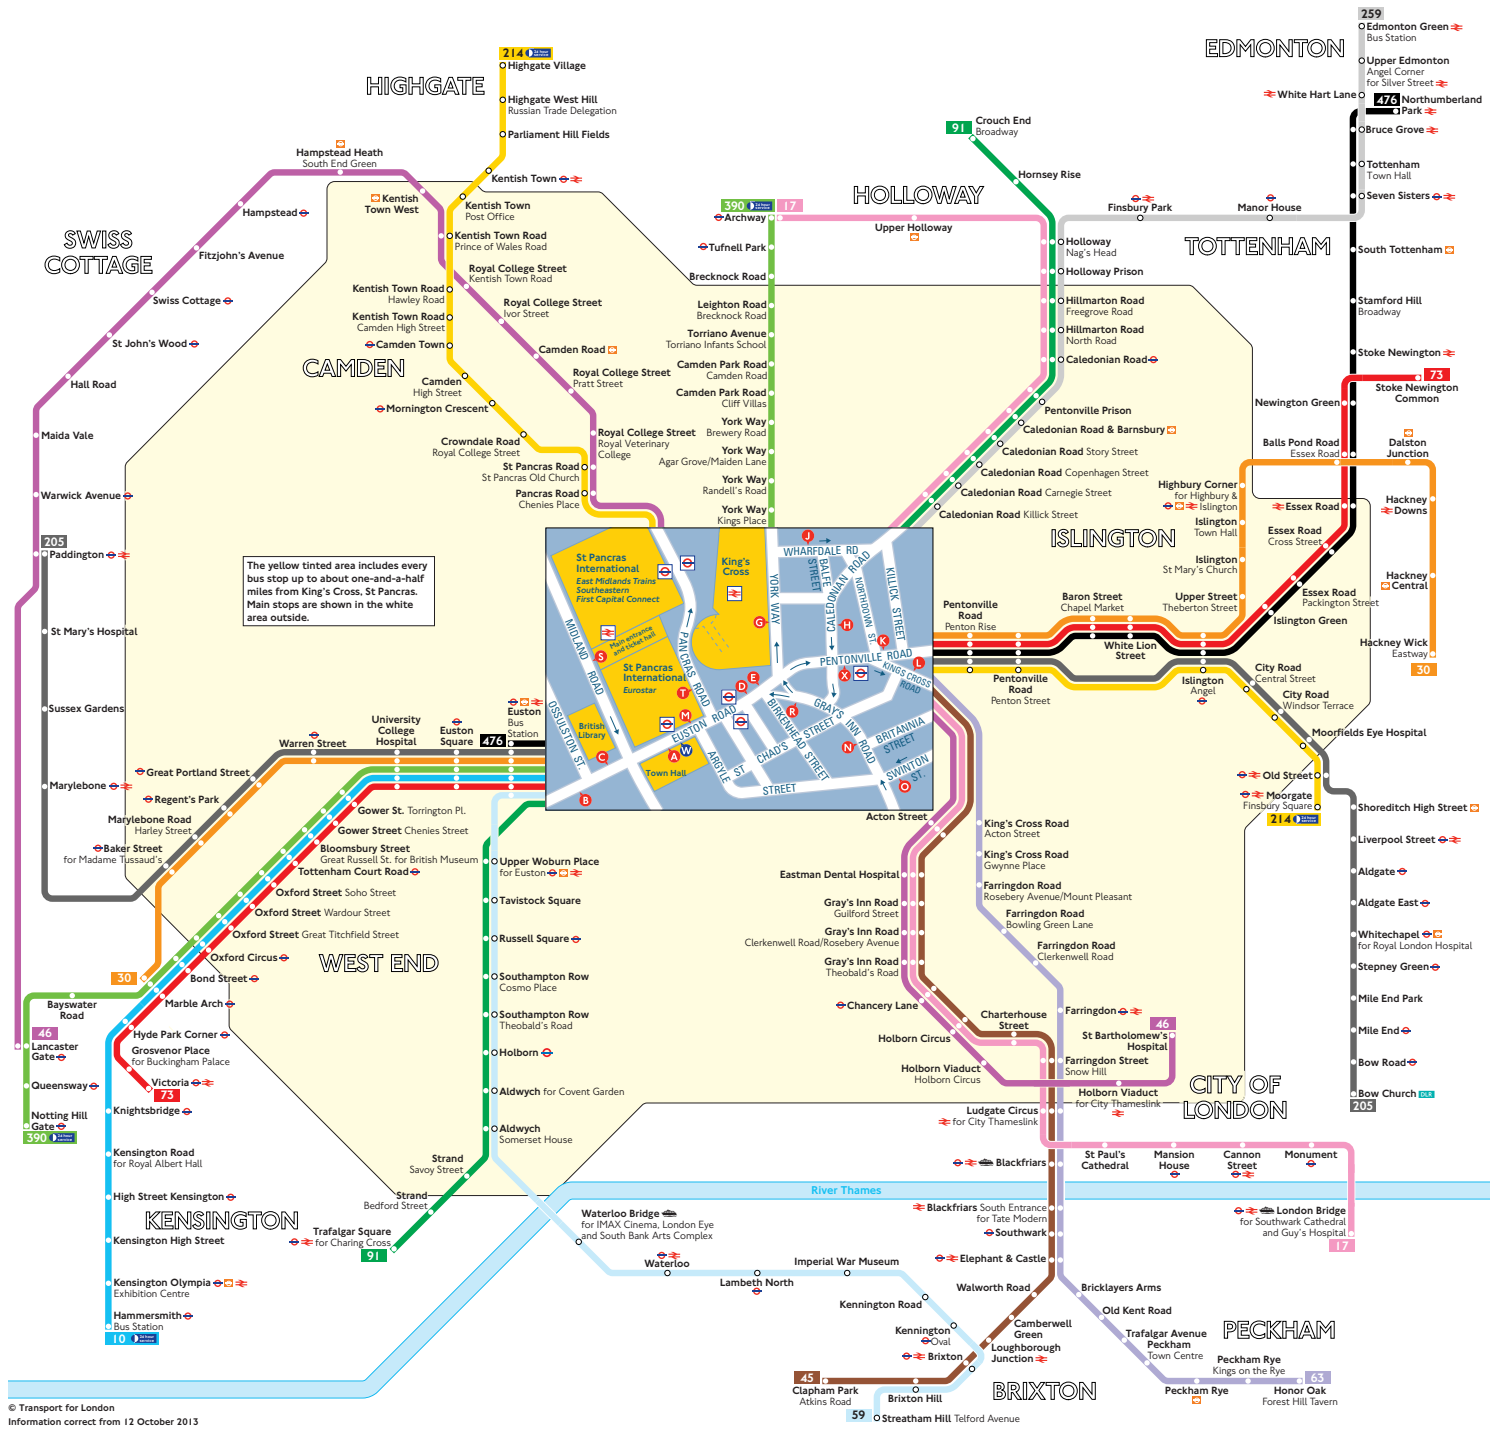

Buses from King's Cross, St Pancras

Key

- Connections with London Underground
- Connections with London Overground
- Connections with National Rail
- Connections with Docklands Light Railway
- Connections with river boats

Red discs show the bus stop you need for your chosen bus service. The disc **A** appears on the top of the bus stop in the street (see map of town centre in centre of diagram).

Route finder

Day buses including 24-hour services

Bus route	Towards	Bus stops
10	Hammersmith	A B H J R
17	Archway	G J N
30	London Bridge	H L
	Hackney Wick	C E K
	Marble Arch	A B R X
45	Clapham Park	D L S
46	Lancaster Gate	N T
	St Bartholomew's Hospital	D L S
59	Streatham Hill	A B H J R
63	Honor Oak	D L S
73	Stoke Newington	C E K
	Victoria	A B R X
91	Crouch End	C G J M
	Trafalgar Square	A B H R
205	Bow Church	C E K
	Paddington	A B R X
214	Highgate Village	T X
	Moorgate	E K S
259	Edmonton Green	G J N
390	Archway	C G M
	Notting Hill Gate	A B H J R
476	Euston	A B R X
	Northumberland Park	C E K

Night buses

For night bus information, please see separate poster