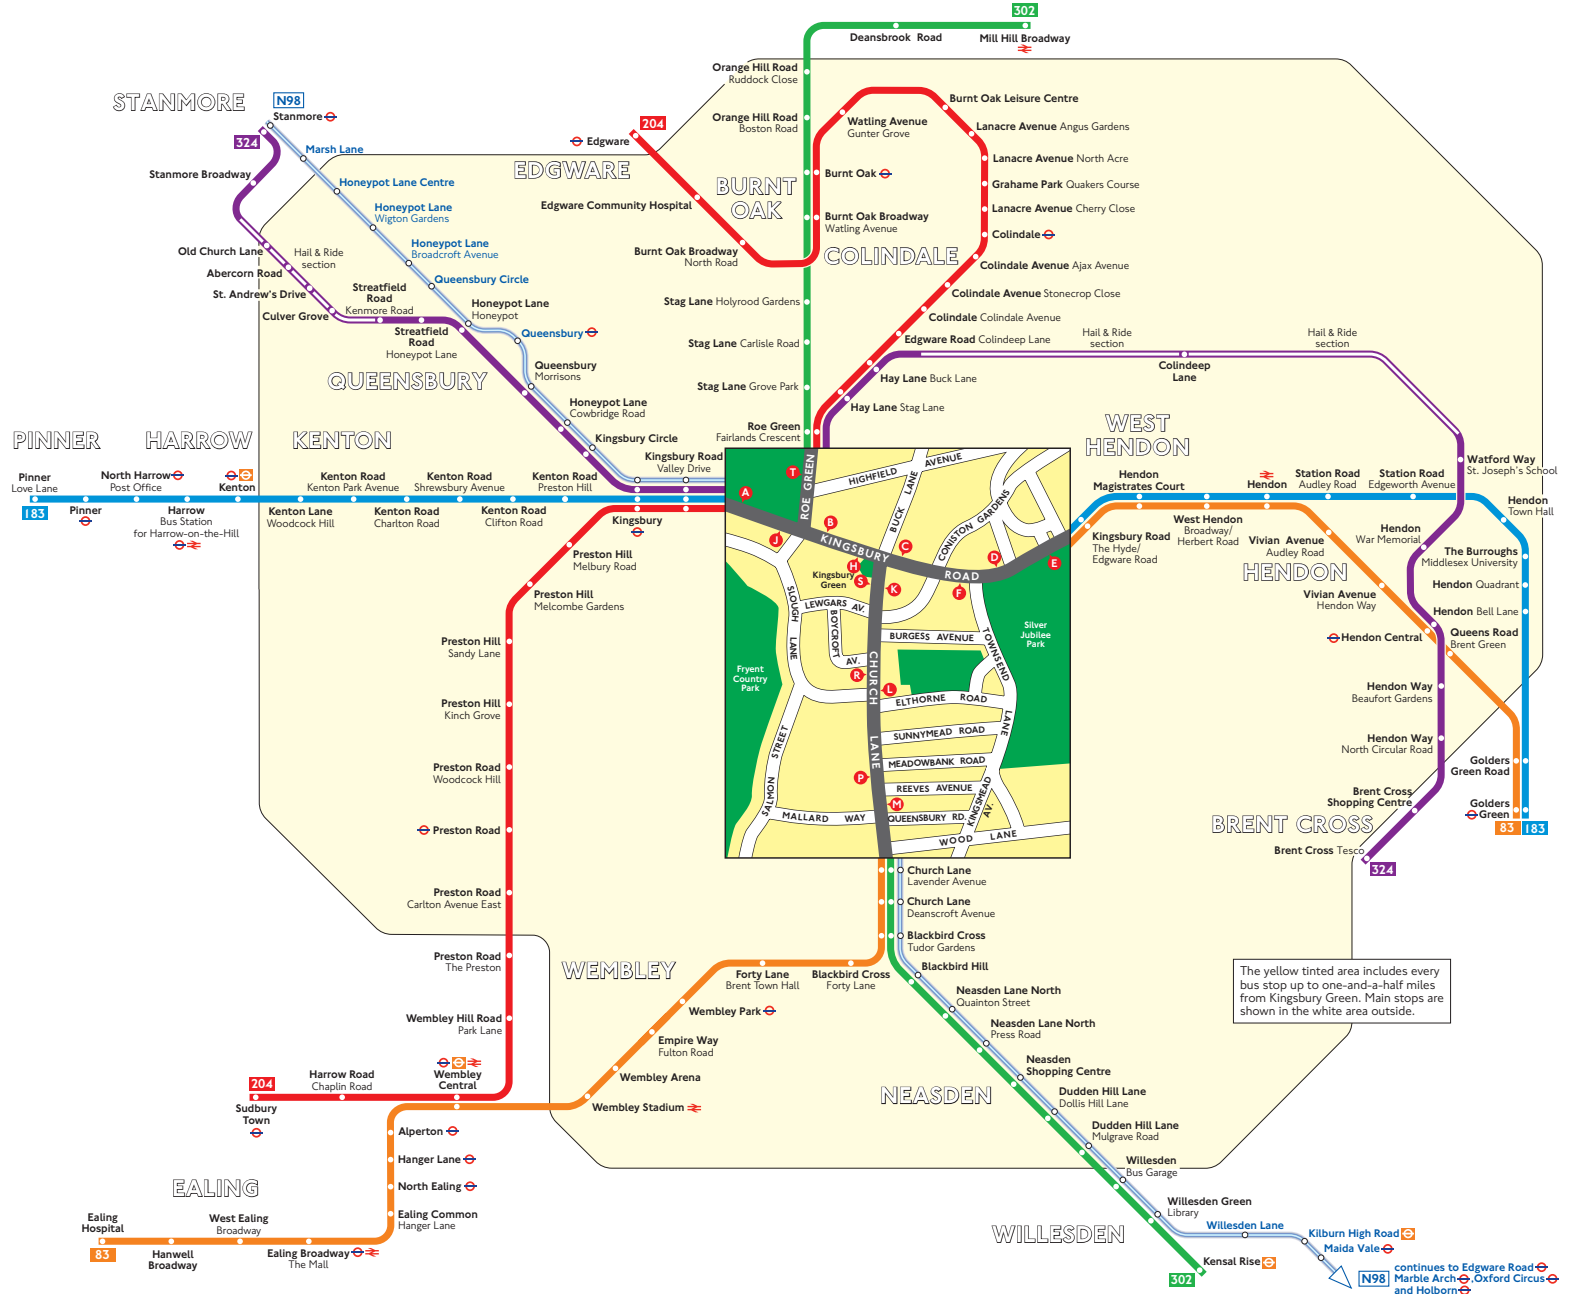

Buses from Kingsbury Green

Key

- Connections with London Underground
- Connections with London Overground
- Connections with National Rail

Red discs show the bus stop you need for your chosen bus service. The disc **A** appears on the top of the bus stop in the street (see map of town centre in centre of diagram).

Route finder

Day buses including 24 hour routes

Bus route	Towards	Bus stops
83	Ealing Hospital	E F K L M
	Golders Green	C D P R S
183	Golders Green	A B C D
	Pinner	E F H J
204	Edgware	A T
	Sudbury Town	J
302	Kensal Rise	B K L M
	Mill Hill Broadway	H P R S T
324	Brent Cross	A T
	Stanmore	J

Night buses

Bus route	Towards	Bus stops
N98	Holborn	A B K L M
	Stanmore	H J P R S