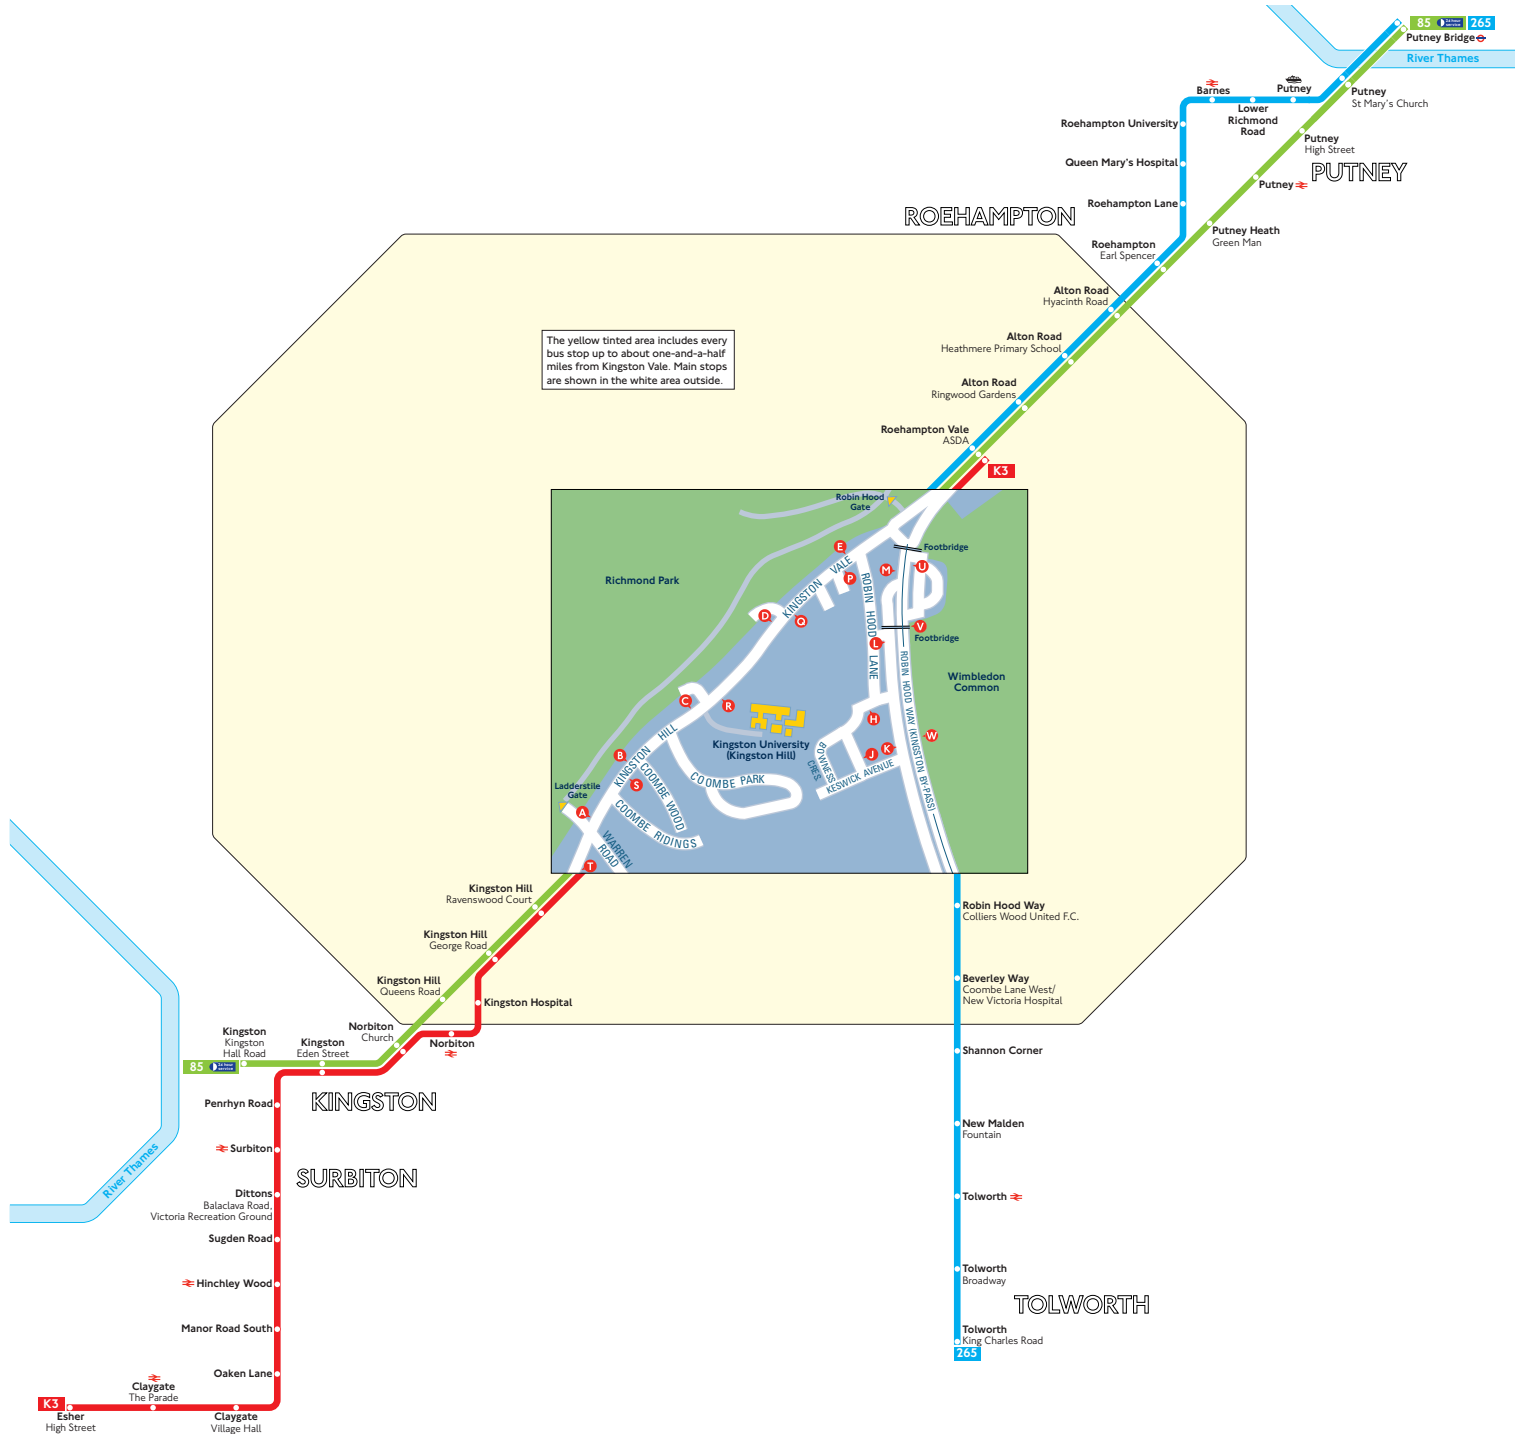

Buses from Kingston Vale

Key

- Connections with London Underground
- Connections with National Rail
- Mondays to Fridays during term times only

Red discs show the bus stop you need for your chosen bus service. The disc appears on the top of the bus stop in the street (see map of town centre in centre of diagram).

Route finder

Day buses including 24-hour services

Bus route	Towards	Bus stops
85	Kingston	P O R S T
	Putney Bridge	A B C D E
265	Putney Bridge	K L M
	Tolworth	U V W
K3	Esher	H J K L M
		P O R S T
	Roehampton Vale	A B C D E H J K L M

Other buses

Bus route	Towards	Bus stops
KUI	Roehampton Vale ▼	D
	Seething Wells ▼	O
KU3	Roehampton Vale ▼	D
	Seething Wells ▼	O