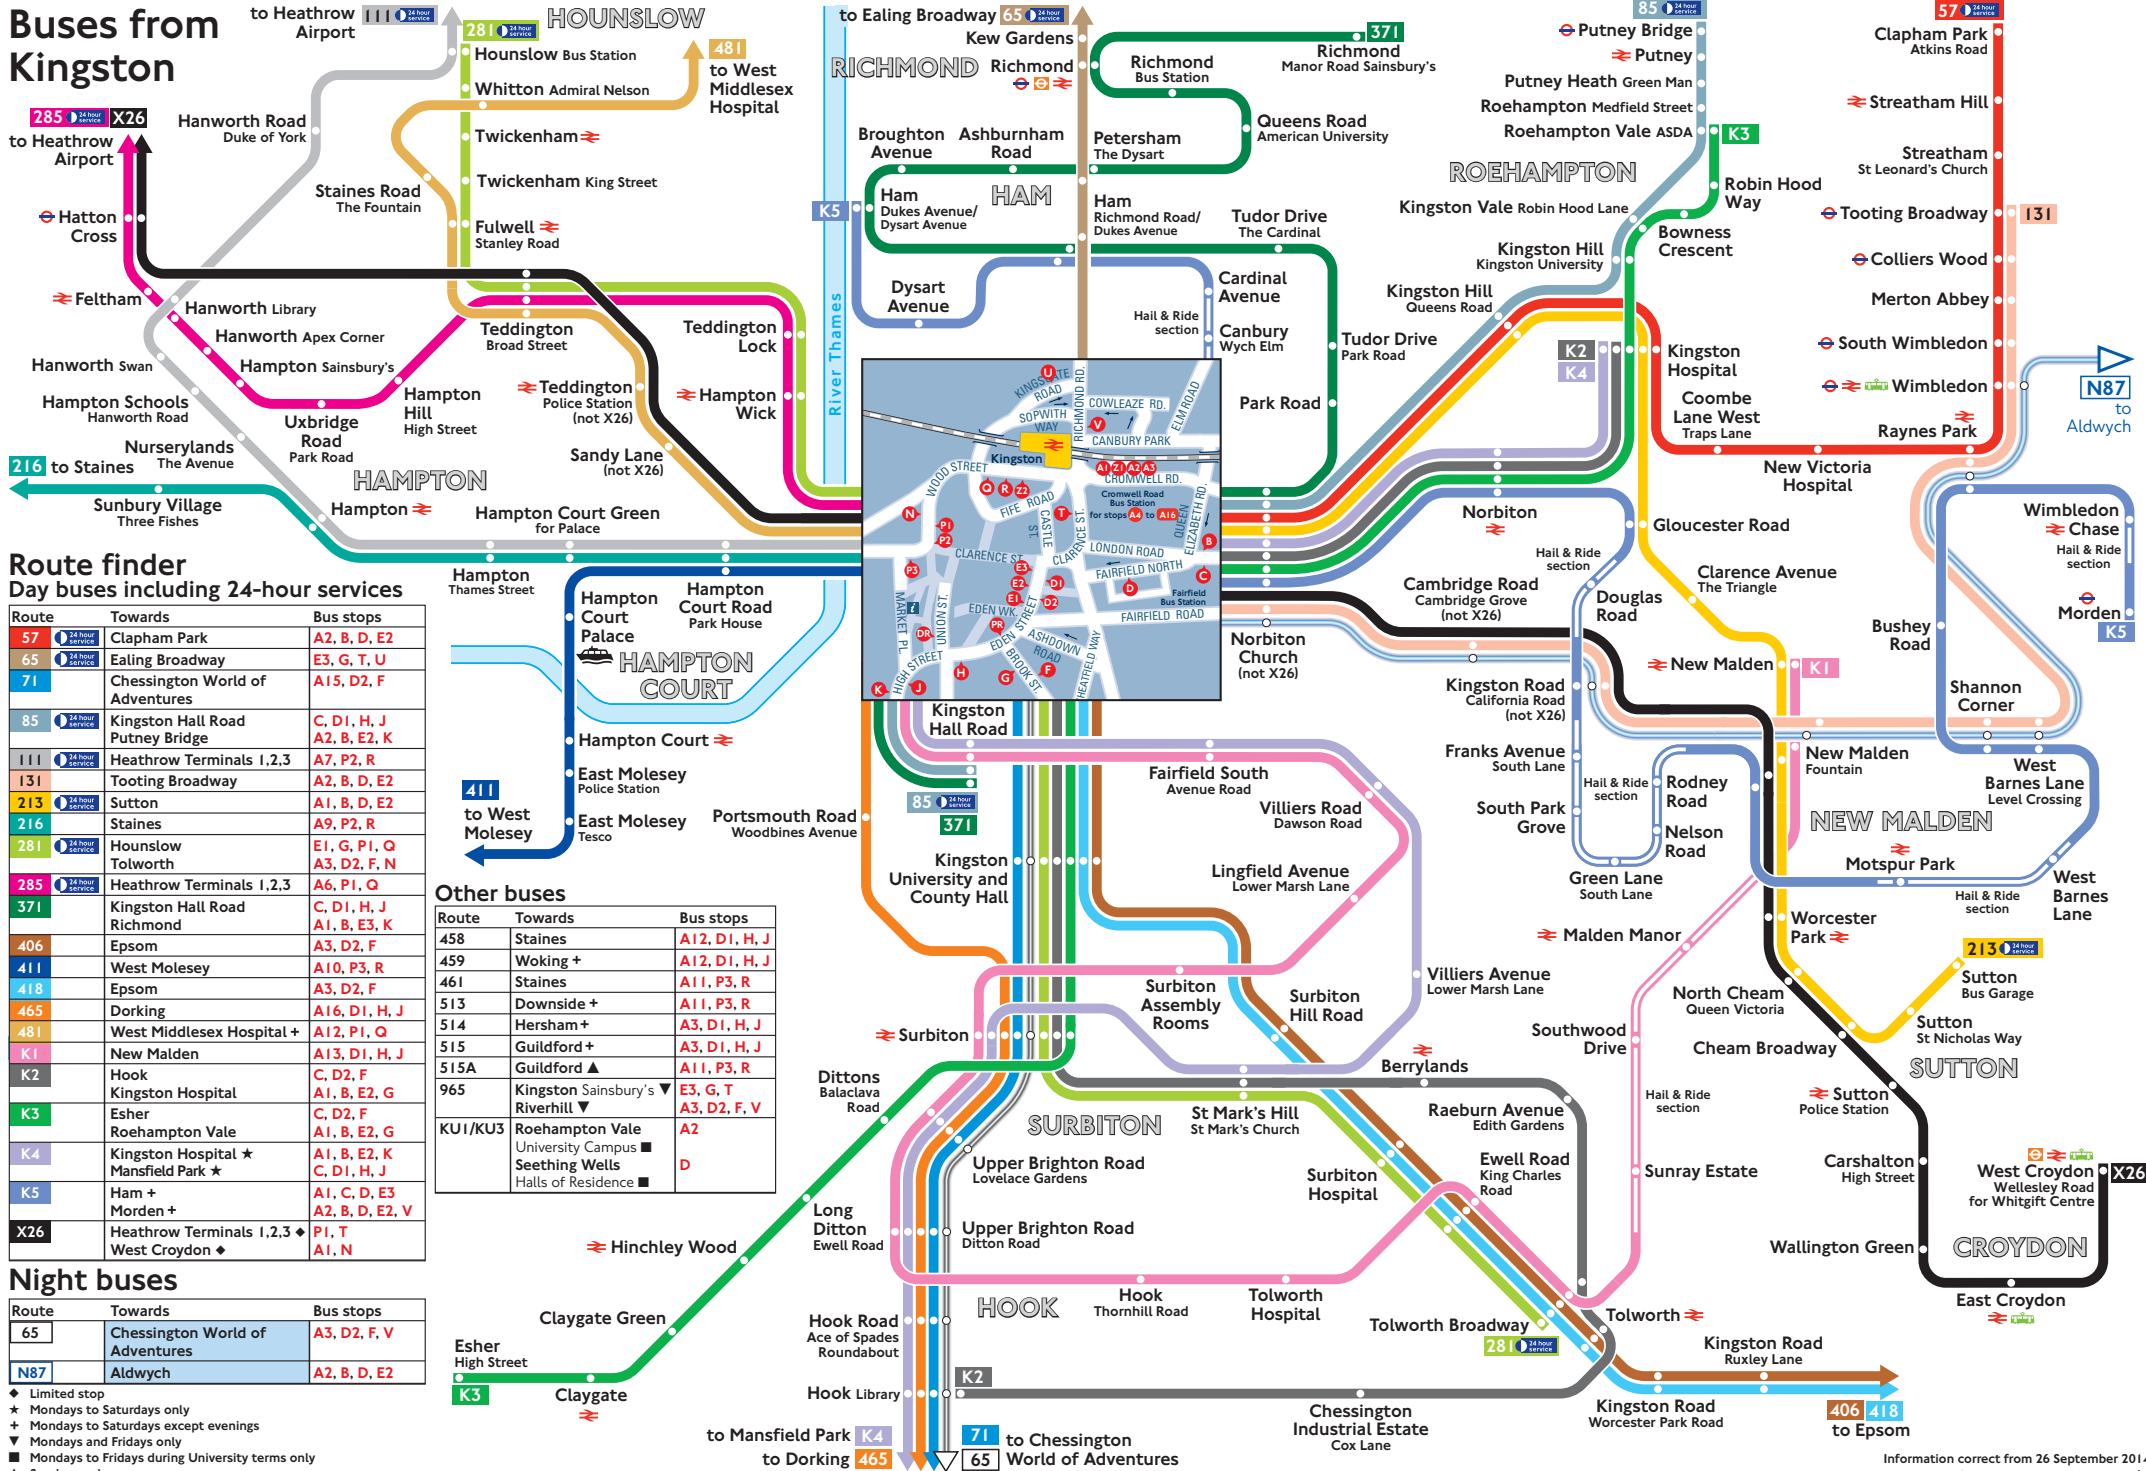

# Buses from Kingston

## Route finder Day buses including 24-hour services

Route	Towards	Bus stops
57	Clapham Park	A2, B, D, E2
65	Ealing Broadway	E3, G, T, U
71	Chessington World of Adventures	A15, D2, F
85	Kingston Hall Road Putney Bridge	C, D1, H, J A2, B, E2, K
111	Heathrow Terminals 1,2,3	A7, P2, R
131	Tooting Broadway	A2, B, D, E2
213	Sutton	A1, B, D, E2
216	Staines	A9, P2, R
281	Hounslow Tolworth	E1, G, P1, Q A3, D2, F, N
285	Heathrow Terminals 1,2,3	A6, P1, Q
371	Kingston Hall Road Richmond	C, D1, H, J A1, B, E3, K
406	Epsom	A3, D2, F
411	West Molesey	A10, P3, R
418	Epsom	A3, D2, F
465	Dorking	A16, D1, H, J
481	West Middlesex Hospital +	A12, P1, Q
K1	New Malden	A13, D1, H, J
K2	Hook Kingston Hospital	C, D2, F A1, B, D2, G
K3	Esher Roehampton Vale	C, D2, F A1, B, E2, G
K4	Kingston Hospital * Mansfield Park *	A1, B, E2, K C, D1, H, J
K5	Ham + Morden +	A1, C, D, E3 A2, B, D, E2, V
X26	Heathrow Terminals 1,2,3 + West Croydon +	P1, T A1, N

## Other buses

Route	Towards	Bus stops
458	Staines	A12, D1, H, J
459	Woking +	A12, D1, H, J
461	Staines	A11, P3, R
513	Downside +	A11, P3, R
514	Hersham +	A3, D1, H, J
515	Guildford +	A3, D1, H, J
515A	Guildford ▲	A11, P3, R
965	Kingston Sainsbury's Riverhill ▼	E3, G, T A3, D2, F, V
KUI/KU3	Roehampton Vale University Campus Seething Wells Halls of Residence ■	A2 D

## Night buses

Route	Towards	Bus stops
65	Chessington World of Adventures	A3, D2, F, V
N87	Aldwych	A2, B, D, E2

- ◆ Limited stop
- ★ Mondays to Saturdays only
- ✦ Mondays to Saturdays except evenings
- ▼ Mondays and Fridays only
- Mondays to Fridays during University terms only
- ▲ Sundays only