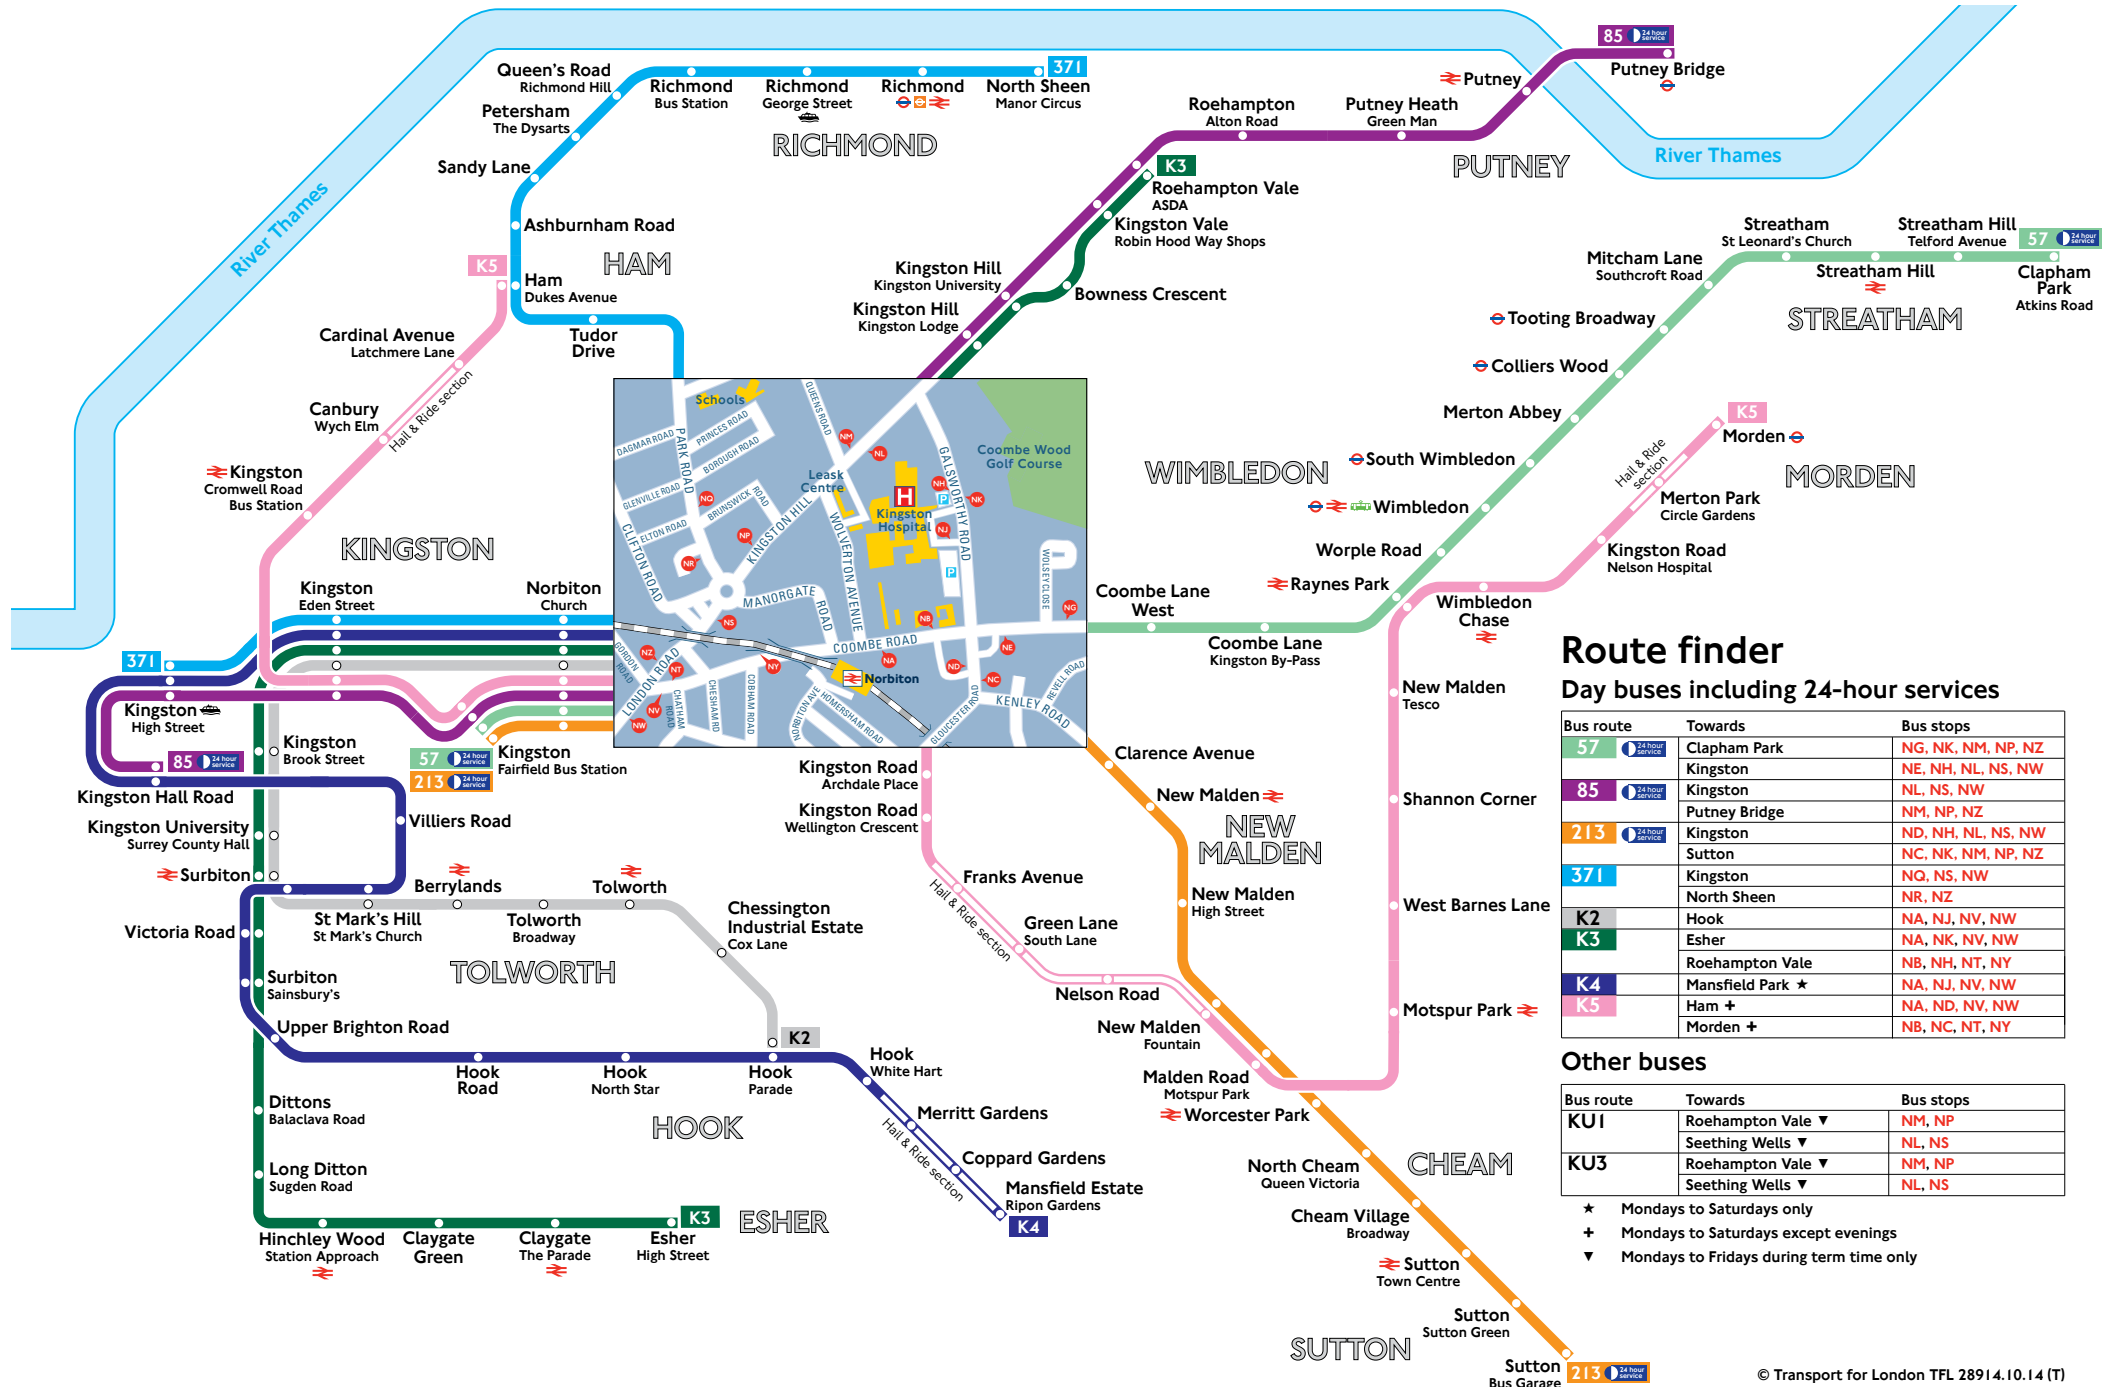

Buses from Kingston Hospital (Norbiton)

Route finder

Day buses including 24-hour services

Bus route	Towards	Bus stops
57	Clapham Park	NG, NK, NM, NP, NZ
	Kingston	NE, NH, NL, NS, NW
85	Kingston	NL, NS, NW
	Putney Bridge	NM, NP, NZ
213	Kingston	ND, NH, NL, NS, NW
	Sutton	NC, NK, NM, NP, NZ
371	Kingston	NG, NS, NW
	North Sheen	NR, NZ
K2	Hook	NA, NJ, NV, NW
K3	Esher	NA, NK, NV, NW
	Roehampton Vale	NB, NH, NT, NY
K4	Mansfield Park	NA, NJ, NV, NW
K5	Ham	NA, ND, NV, NW
	Morden	NB, NC, NT, NY

Other buses

Bus route	Towards	Bus stops
KU1	Roehampton Vale	NM, NP
	Seething Wells	NL, NS
KU3	Roehampton Vale	NM, NP
	Seething Wells	NL, NS

- Mondays to Saturdays only
- Mondays to Saturdays except evenings
- Mondays to Fridays during term time only