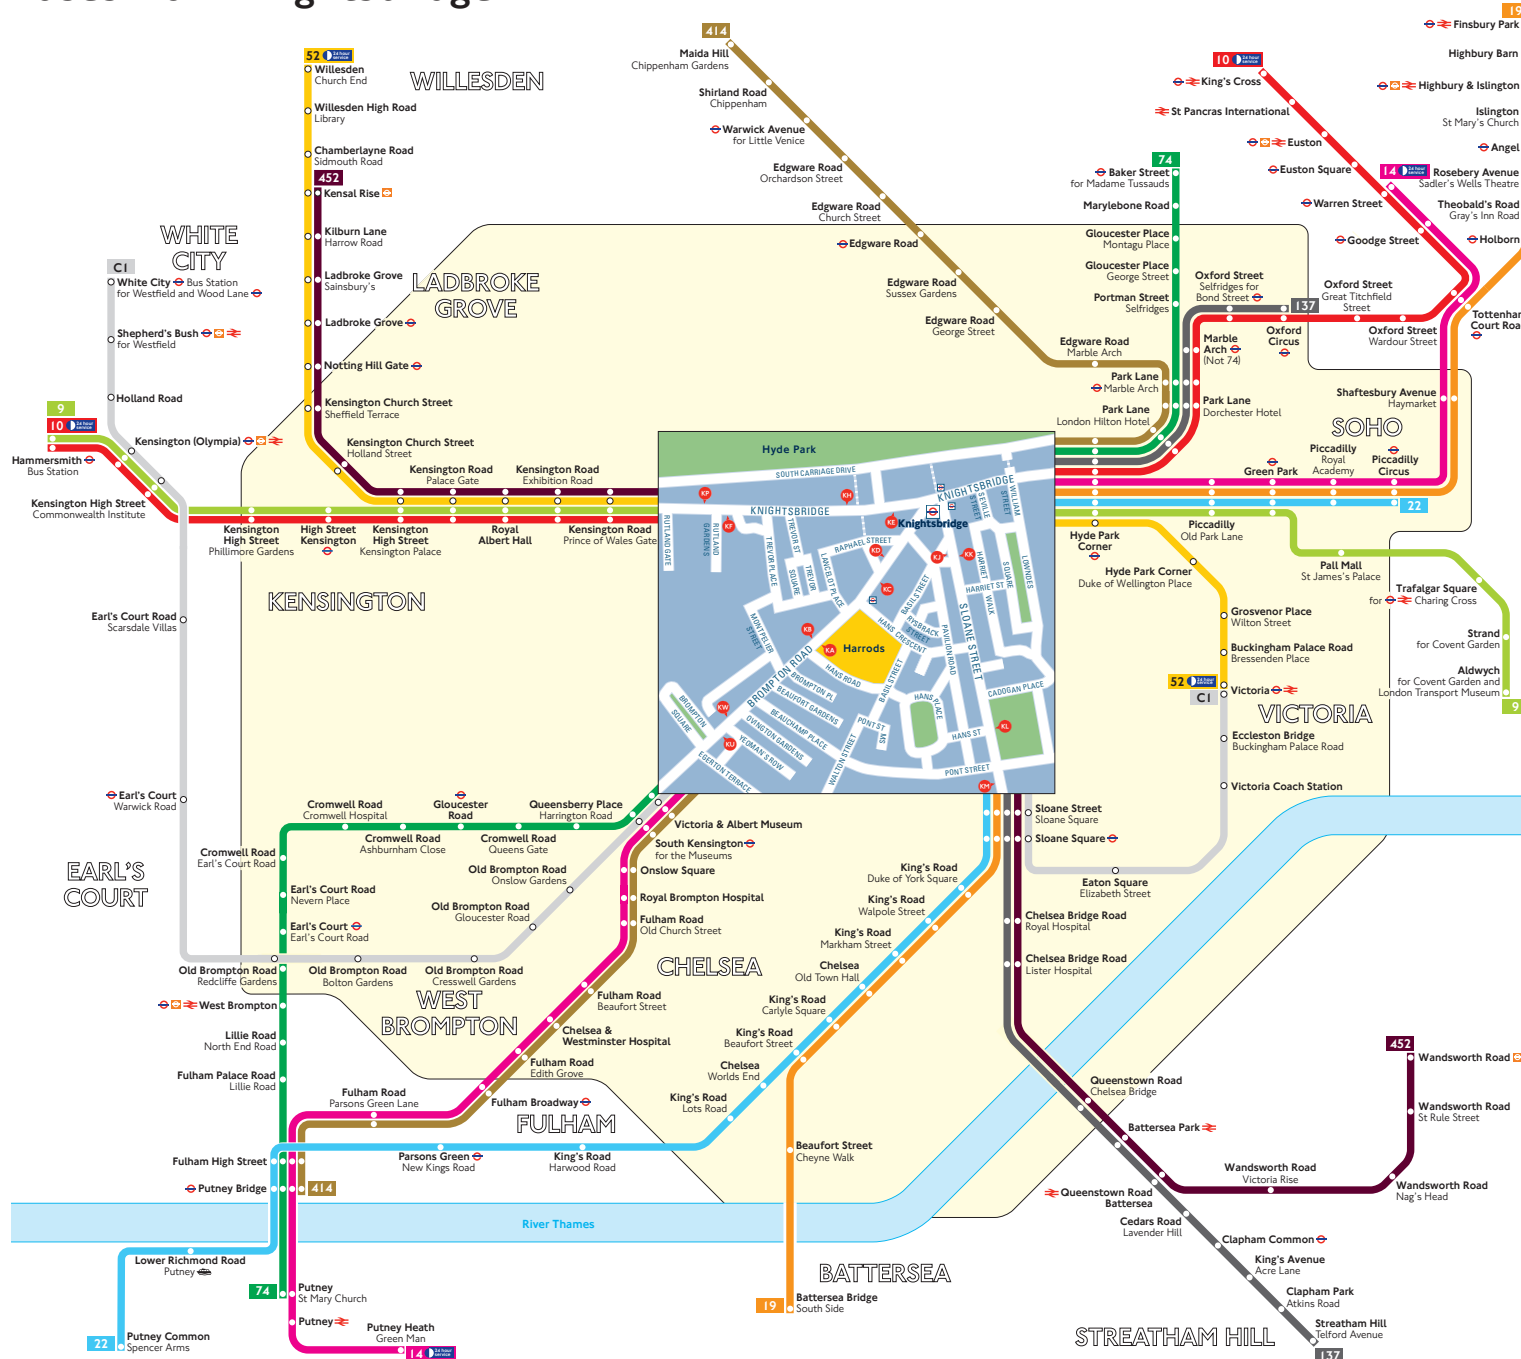

Buses from Knightsbridge

Route finder

Day buses including 24-hour services

Bus route	Towards	Bus stops
9	Aldwych Hammersmith	KH KP KE KF
10	Hammersmith King's Cross	KE KF KH KP
14	Putney Heath Warren Street	KC KU KB KB KW
19	Battersea Bridge Finsbury Park	KK KL KI KM
22	Piccadilly Circus Putney Common	KJ KM KK KL
52	Victoria Willesden	KH KP KE KF
74	Baker Street Putney	KB KB KW KC KU
137	Oxford Circus Streatham Hill	KJ KM KK KL
414	Maida Hill Putney Bridge	KB KB KW KC KU
452	Kensal Rise Wandsworth Road	KE KF KJ KM KH KR KL KP
C1	Victoria White City	KB KB KW KA KC KJ KM KU

Night buses

For night bus information, please see separate poster