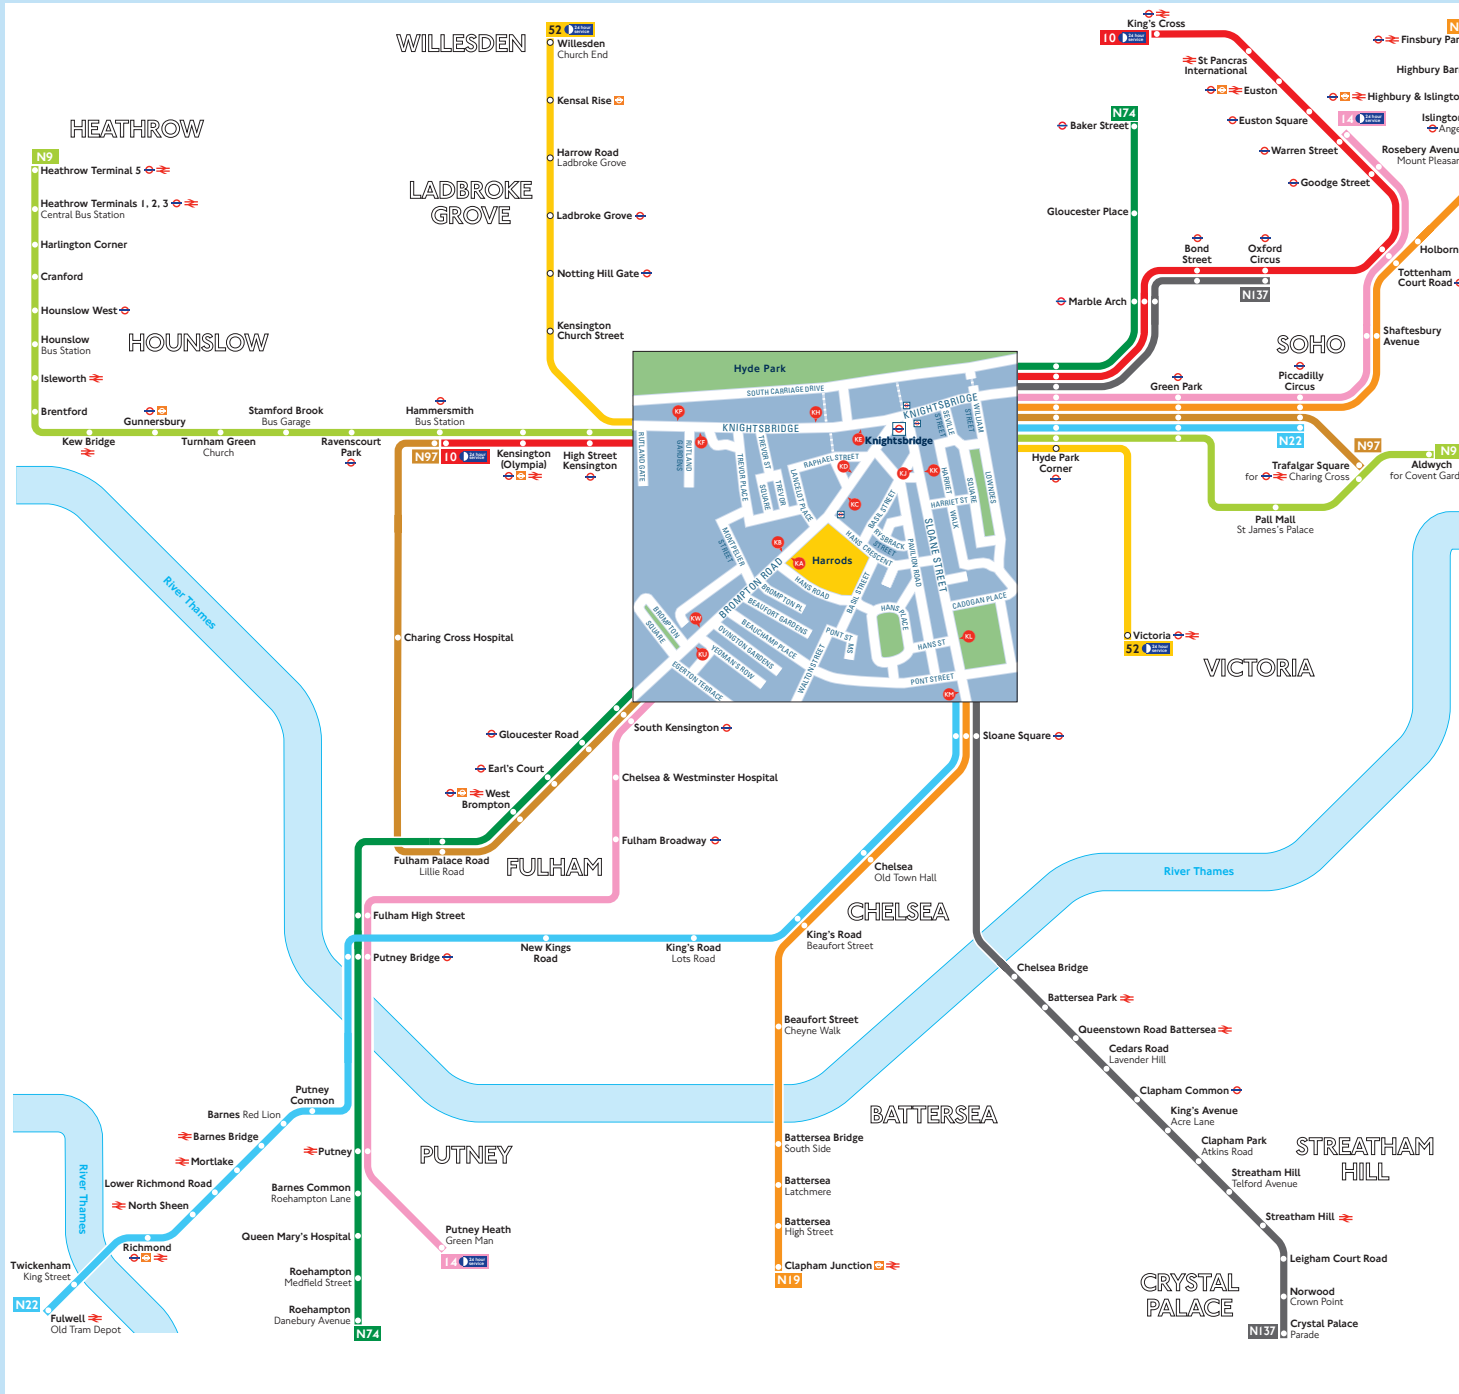

# Night buses from Knightsbridge

## Route finder

### Night buses including 24-hour services

Bus route	Towards	Bus stops
<b>10</b>	Hammersmith	KE KE
	King's Cross	KH KP
<b>14</b>	Putney Heath	KC KU
	Warren Street	KB KB KW
<b>52</b>	Victoria	KH KP
<b>N9</b>	Willesden	KE KP
	Aldwych	KH KP
	Heathrow Terminal 5	KE KP
<b>N19</b>	Clapham Junction	KK KL
	Finsbury Park	KJ KM
<b>N22</b>	Fulwell	KK KL
	Piccadilly Circus	KJ KM
<b>N74</b>	Baker Street	KB KB KW
	Roehampton	KC KU
<b>N97</b>	Hammersmith	KC KU
	Trafalgar Square	KB KB KW
<b>N137</b>	Crystal Palace	KK KL
	Oxford Circus	KJ KM

## Day buses

For day bus information, please see separate poster