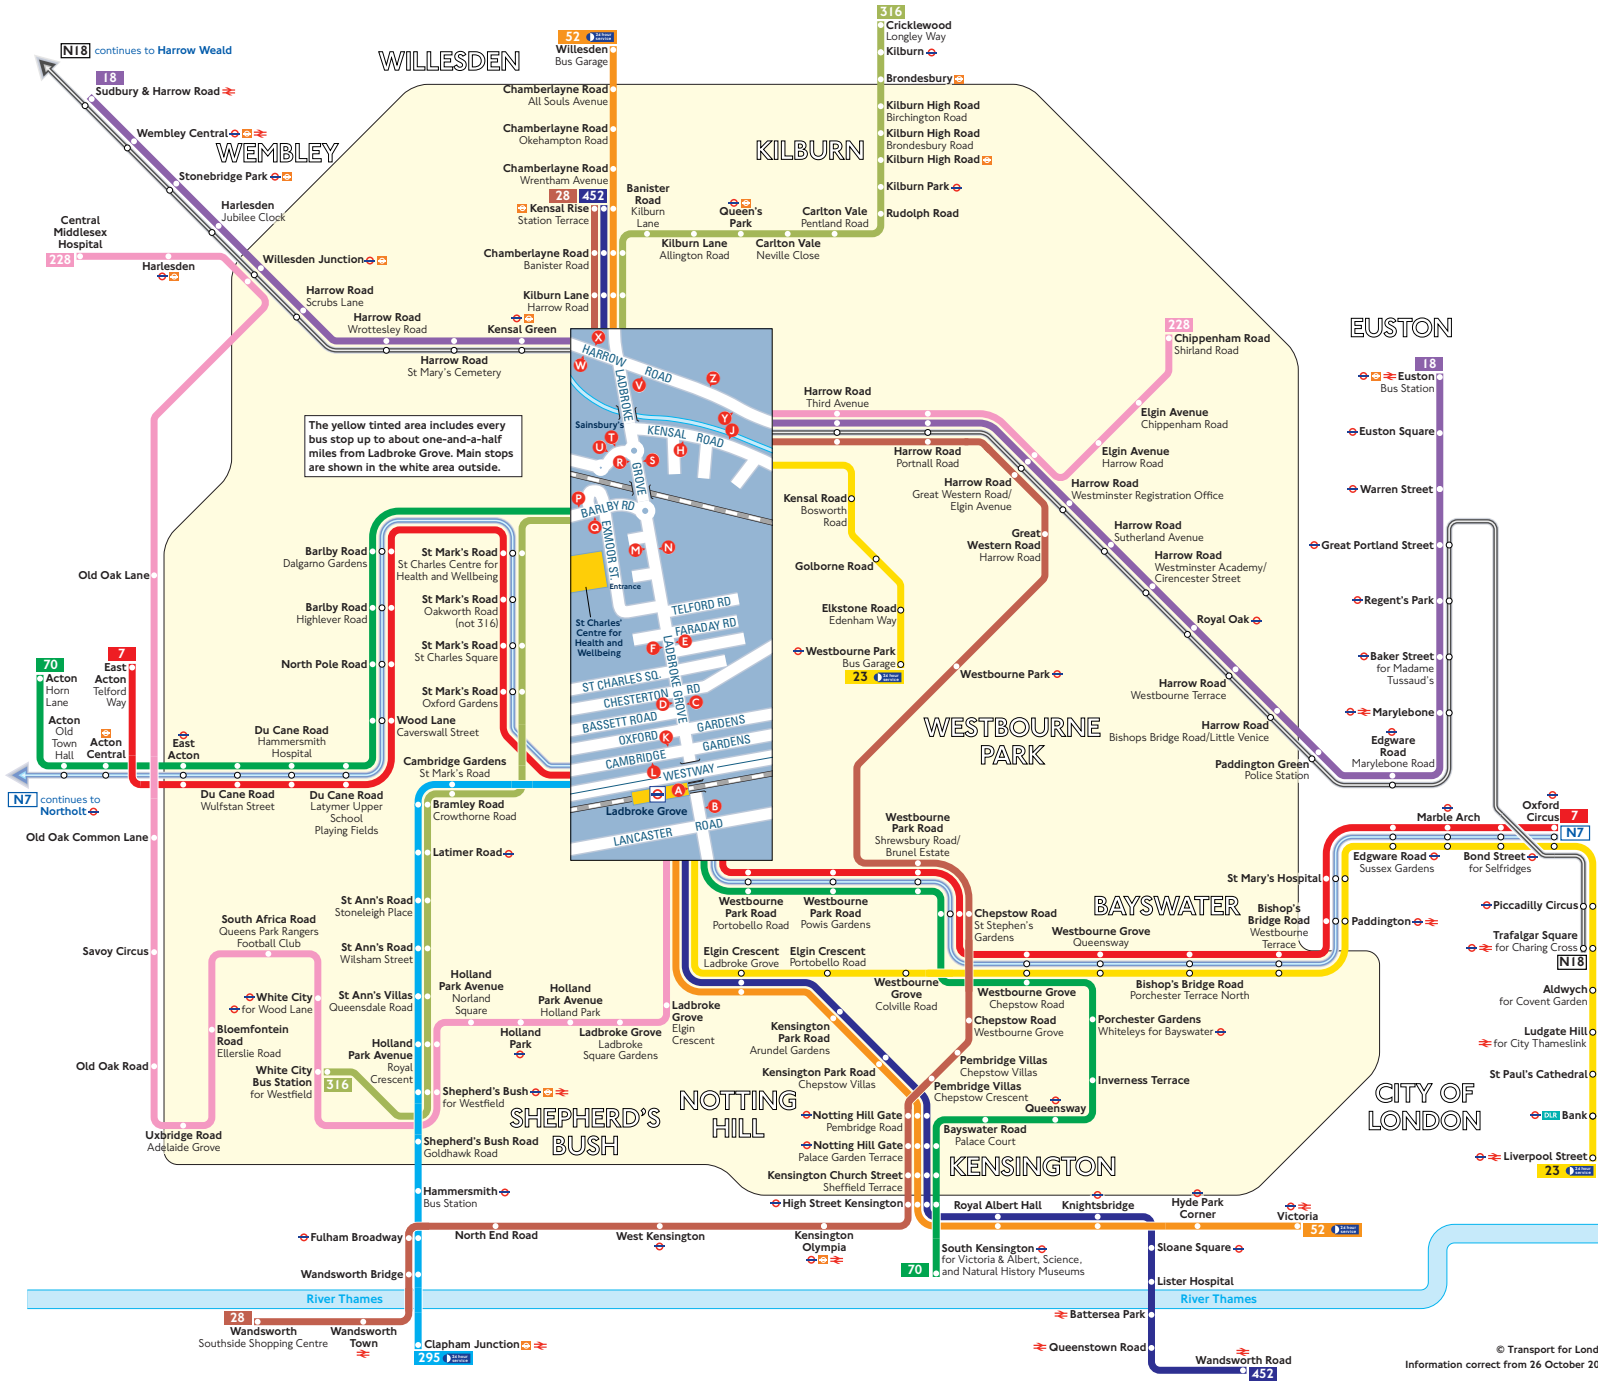

Buses from Ladbroke Grove

Key

- 7 Day buses in black
- N7 Night buses in blue
- Connections with Underground
- Connections with National Rail
- Connections with river boats
- DLR Connections with Docklands Light Railway

Red discs show the bus stop you need for your chosen bus service. The disc appears on the top of the bus stop in the street (see map of town centre in centre of diagram).

Route finder

Day buses including 24-hour services

Bus route	Towards	Bus stops
7	East Acton	A L
	Oxford Circus	B K
18	Euston	X Z
	Sudbury	V W Y
23	Liverpool Street	B C E H N S U
	Westbourne Park	A D F J M R T
28	Kensal Rise	V Y
	Wandsworth	Z
52	Victoria	B C E N S U
	Willesden	A D F M R T
70	Acton	A D F M O R S T
	South Kensington	B C E N P R S U
228	Central Middlesex Hosp.	B C E N S U V Y
	Maida Hill	A D F M R T Z
295	Clapham Junction	C E L N S U
316	Cricklewood	P R T
	White City	O S U
452	Kensal Rise	A D F M R T
	Wandsworth Road	B C E N S U

Night buses

Bus route	Towards	Bus stops
N7	Northolt	A L
	Oxford Circus	B K
N18	Harrow Weald	V W Y
	Trafalgar Square	X Z