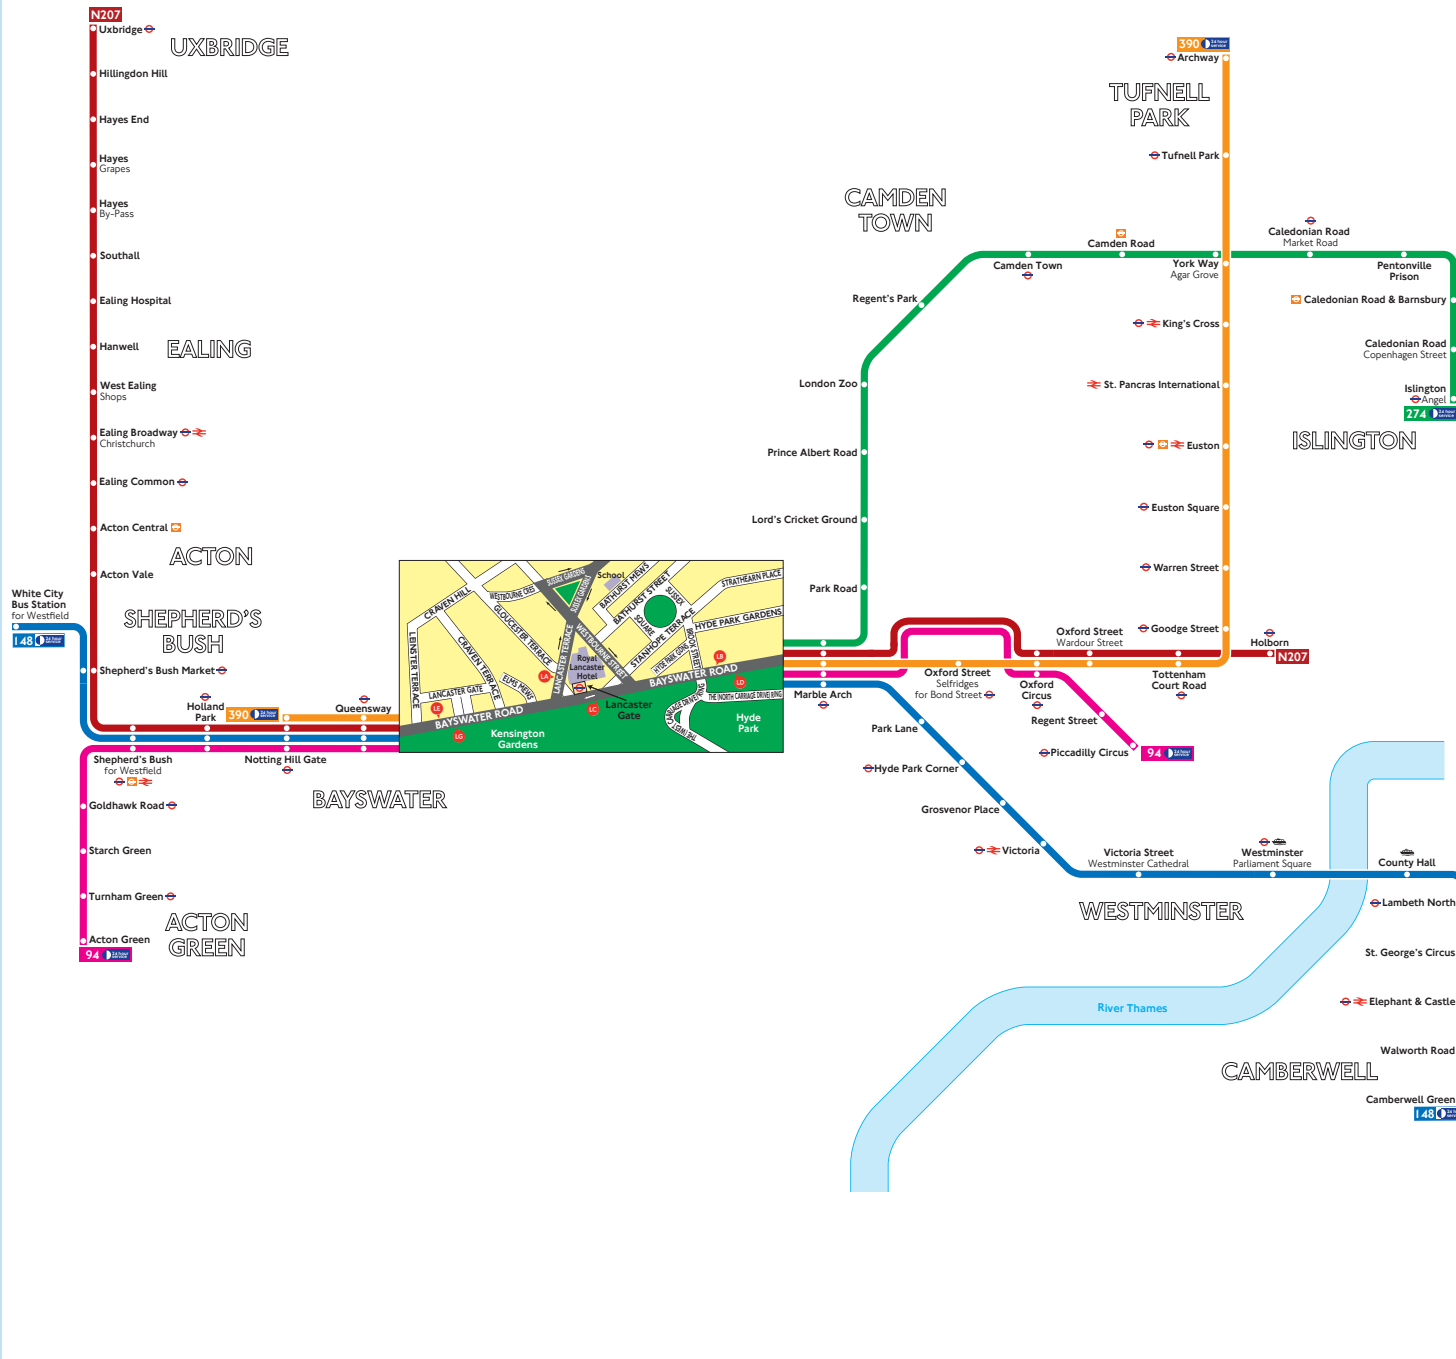

Night buses from Lancaster Gate

Route finder

Night buses including 24-hour services

Bus route	Towards	Bus stops
94	Acton Green	LC LD LG
148	Piccadilly Circus	LA LB LE
274	Camberwell Green	LA LB LE
390	White City	LC LD LG
N207	Islington	LA LB
	Archway	LA LB LE
	Notting Hill Gate	LC LD LG
	Holborn	LA LB LE
	Uxbridge	LC LD LG

Day buses

For day bus information, please see separate poster