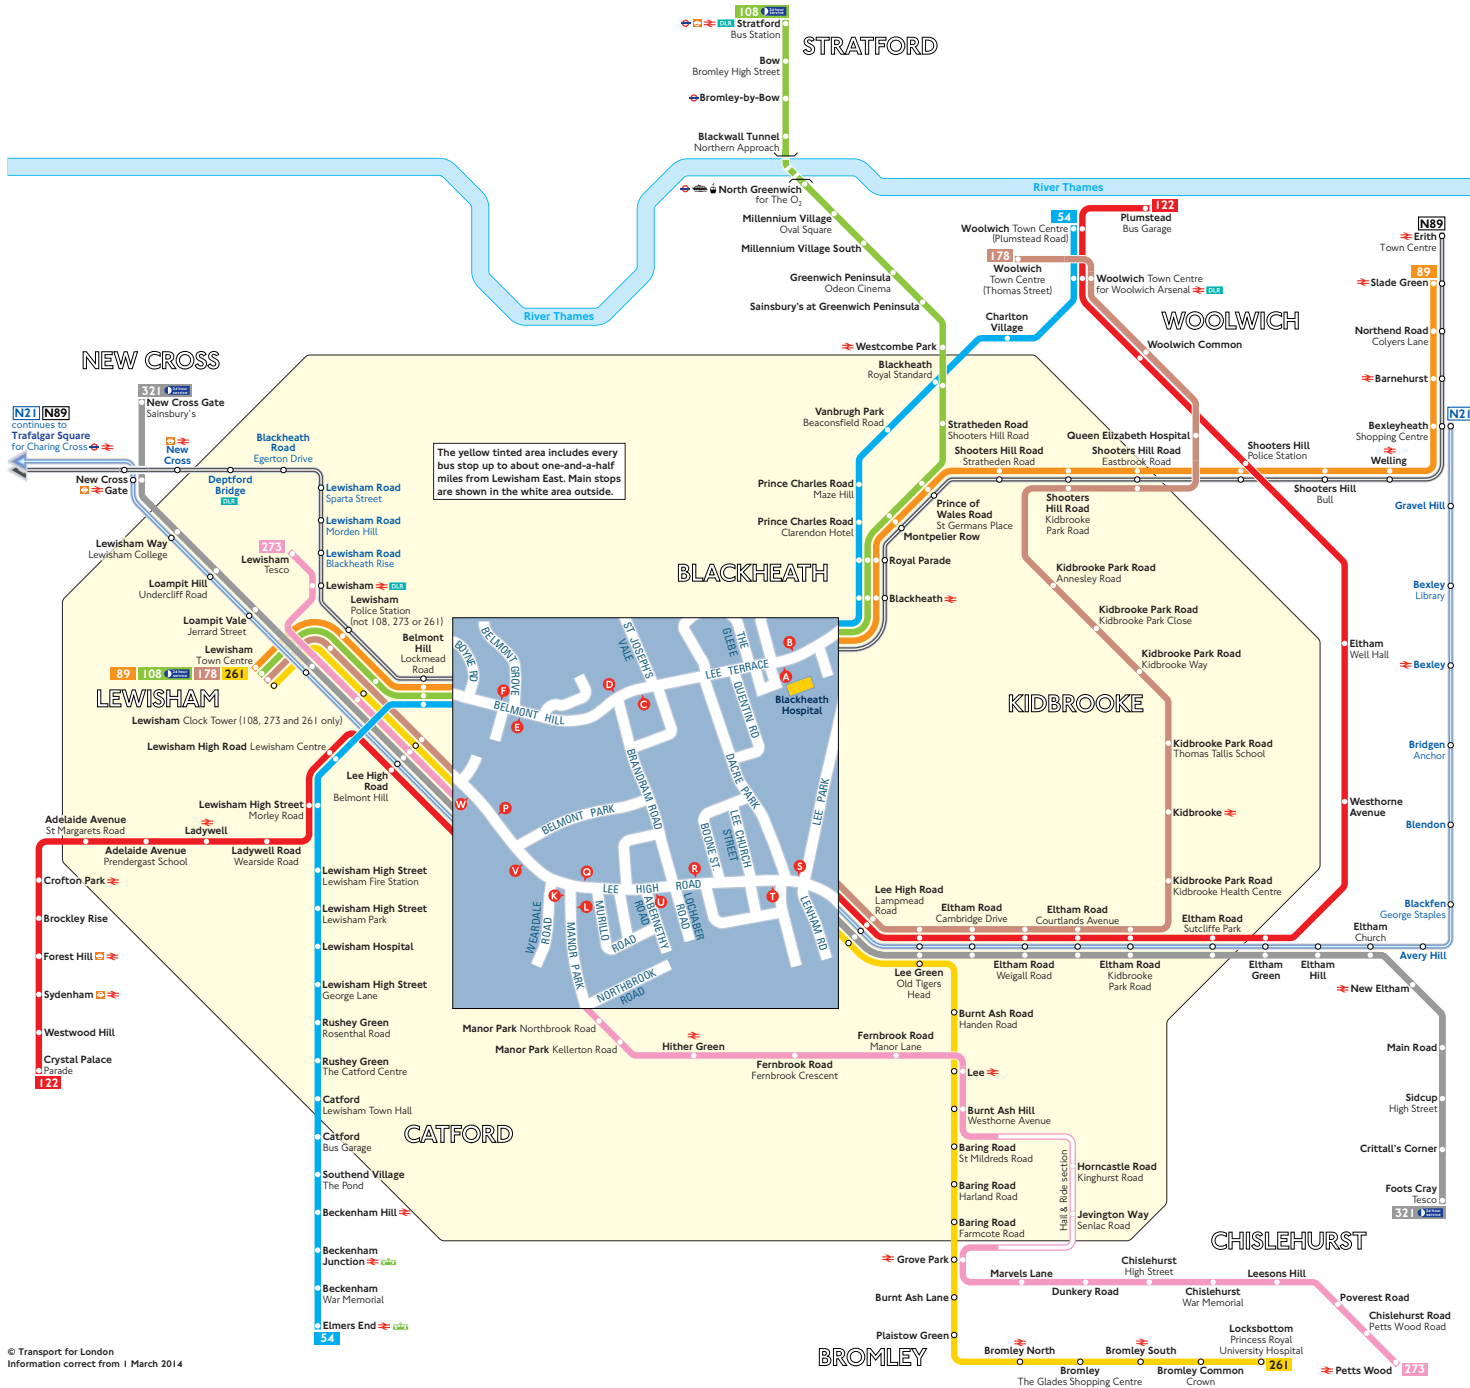

Buses from Lewisham East

Key

- 54 Day buses in black
- N21 Night buses in blue
- Connections with London Underground
- Connections with London Underground
- Connections with National Rail
- DLR Connections with Docklands Light Railway
- Connections with Tramlink
- Connections with river boats
- Connections with Emirates Air Line

Red discs show the bus stop you need for your chosen bus service. The disc 'A' appears on the top of the bus stop in the street (see map of town centre in centre of diagram).

Route finder

Day buses including 24-hour routes

Bus route	Towards	Bus stops
54	Elmers End	A C E
54	Woolwich	B D F
89	Lewisham	A C E
89	Slade Green	B D F
108	Lewisham	A C E
108	Stratford	B D F
122	Crystal Palace	T U V W
122	Plumstead	P O R S
178	Lewisham	T U V W
178	Woolwich	P O R S
261	Lewisham	T U V W
261	Locksbottom	P O R S
273	Lewisham	K V W
273	Petts Wood	L P
321	Foots Cray	P O R S
321	New Cross Gate	T U V W

Night buses

Bus route	Towards	Bus stops
N21	Bexleyheath	P O R S
N21	Trafalgar Square	T U V W
N89	Erith	B D F
N89	Trafalgar Square	A C E