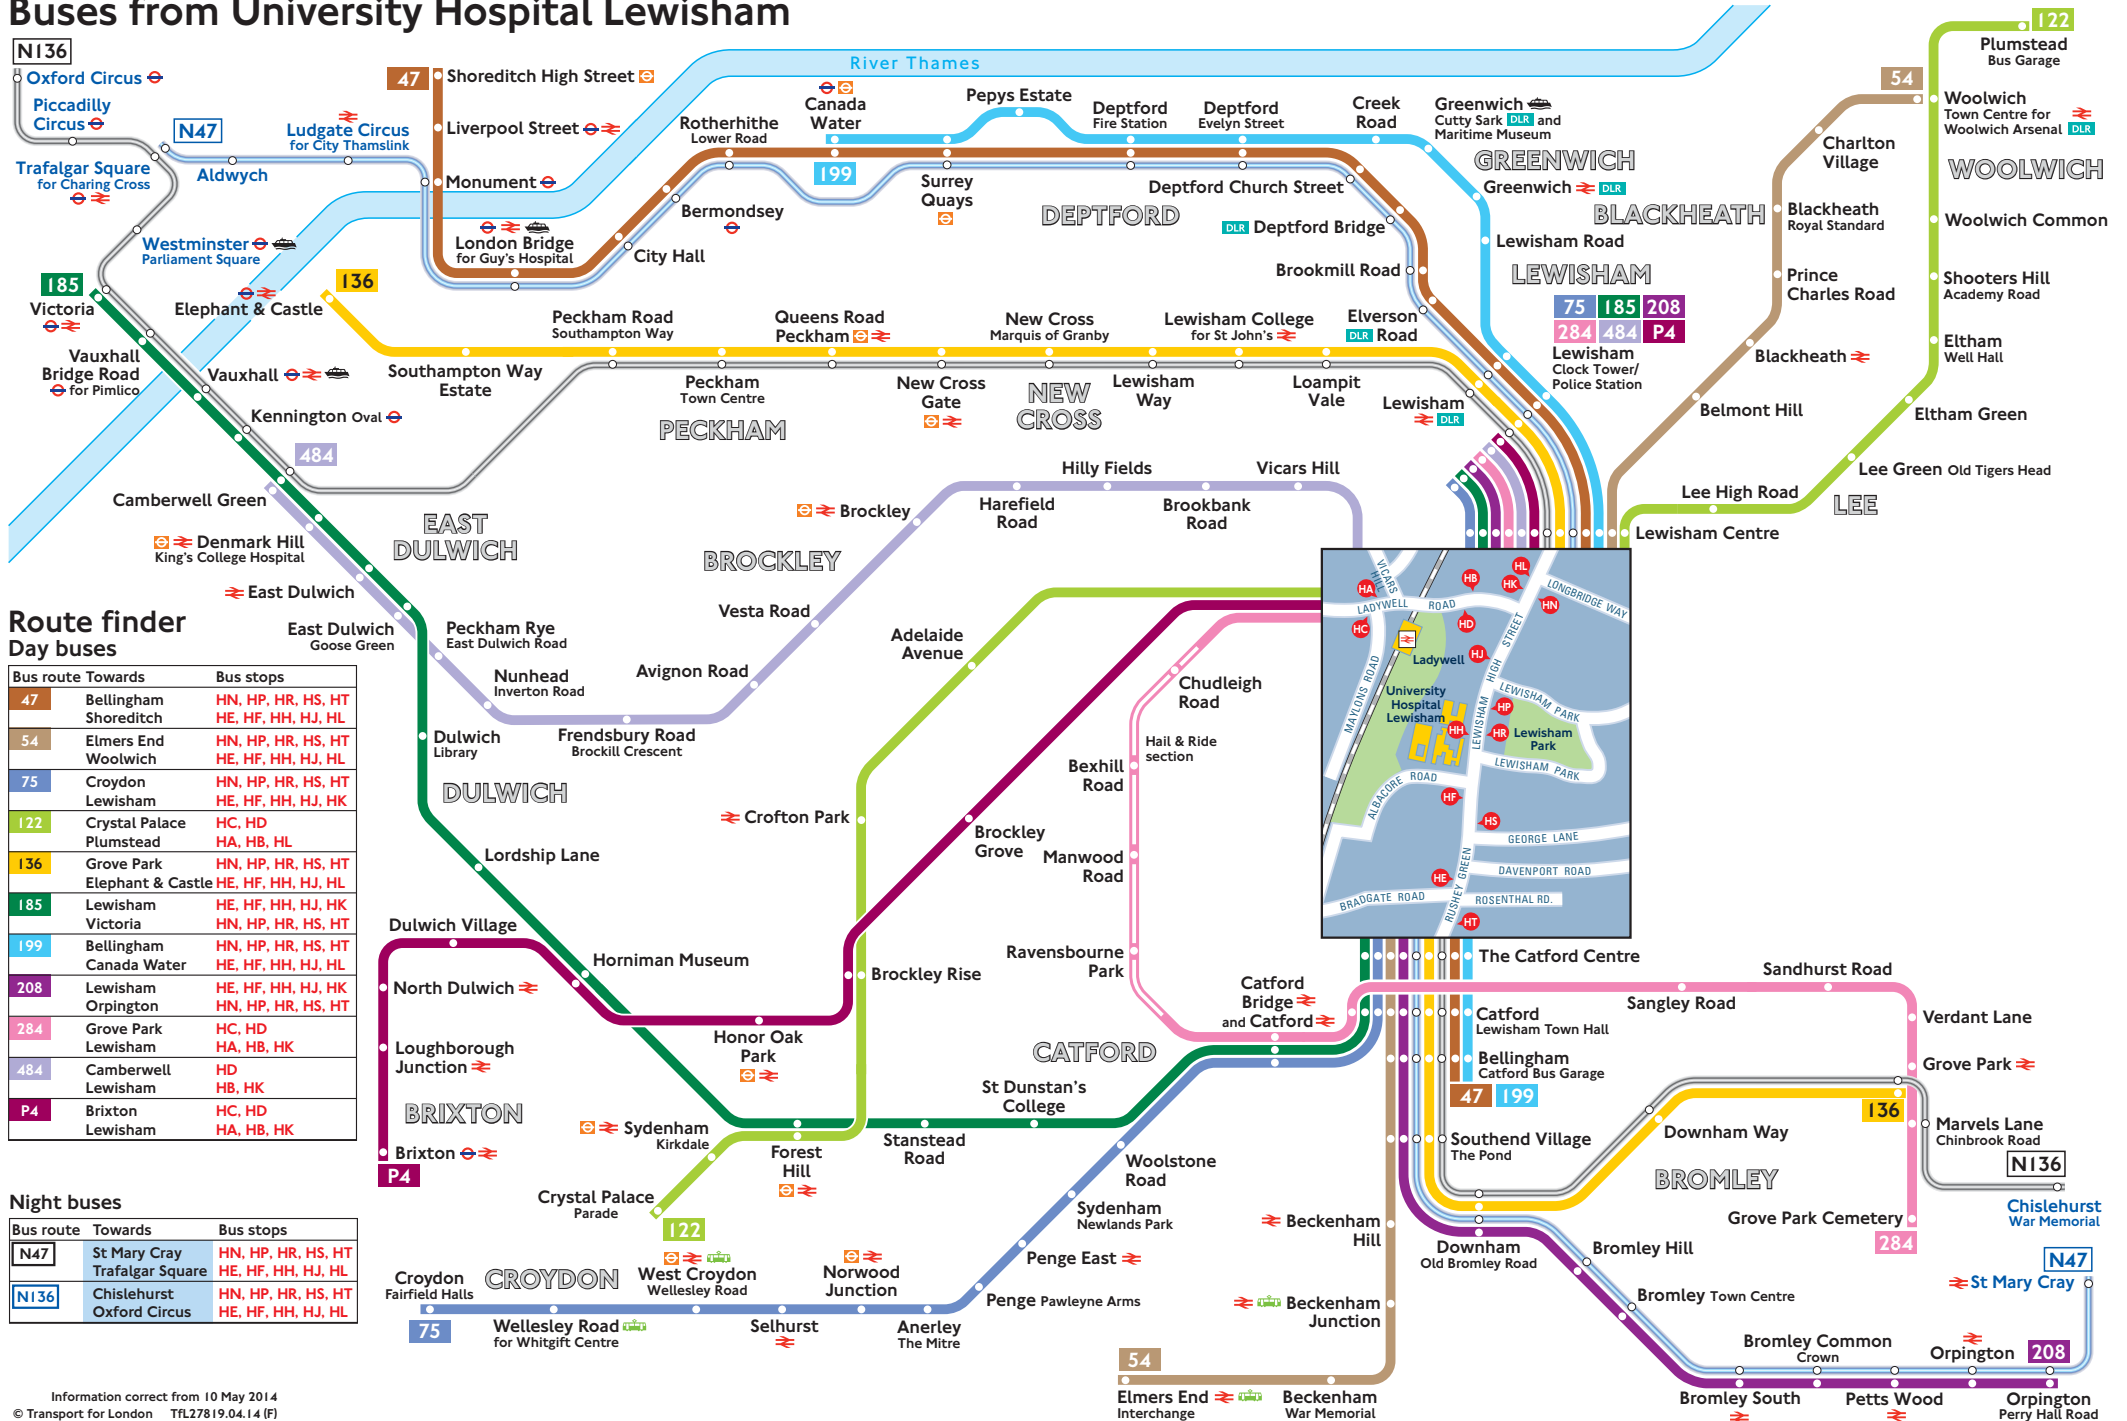

Buses from University Hospital Lewisham

Route finder

Bus route	Towards	Bus stops
47	Bellingham Shoreditch	HN, HP, HR, HS, HT HE, HF, HH, HJ, HL
54	Elmers End Woolwich	HN, HP, HR, HS, HT HE, HF, HH, HJ, HL
75	Croydon Lewisham	HN, HP, HR, HS, HT HE, HF, HH, HJ, HK
122	Crystal Palace Plumstead	HC, HD HA, HB, HL
136	Grove Park Elephant & Castle	HN, HP, HR, HS, HT HE, HF, HH, HJ, HL
185	Lewisham Victoria	HE, HF, HH, HJ, HK HN, HP, HR, HS, HT
199	Bellingham Canada Water	HN, HP, HR, HS, HT HE, HF, HH, HJ, HL
208	Lewisham Orpington	HE, HF, HH, HJ, HK HN, HP, HR, HS, HT
284	Grove Park Lewisham	HC, HD HA, HB, HK
484	Camberwell Lewisham	HD HB, HK
P4	Brixton Lewisham	HC, HD HA, HB, HK

Night buses

Bus route	Towards	Bus stops
N47	St Mary Cray Trafalgar Square	HN, HP, HR, HS, HT HE, HF, HH, HJ, HL
N136	Chislehurst Oxford Circus	HN, HP, HR, HS, HT HE, HF, HH, HJ, HL