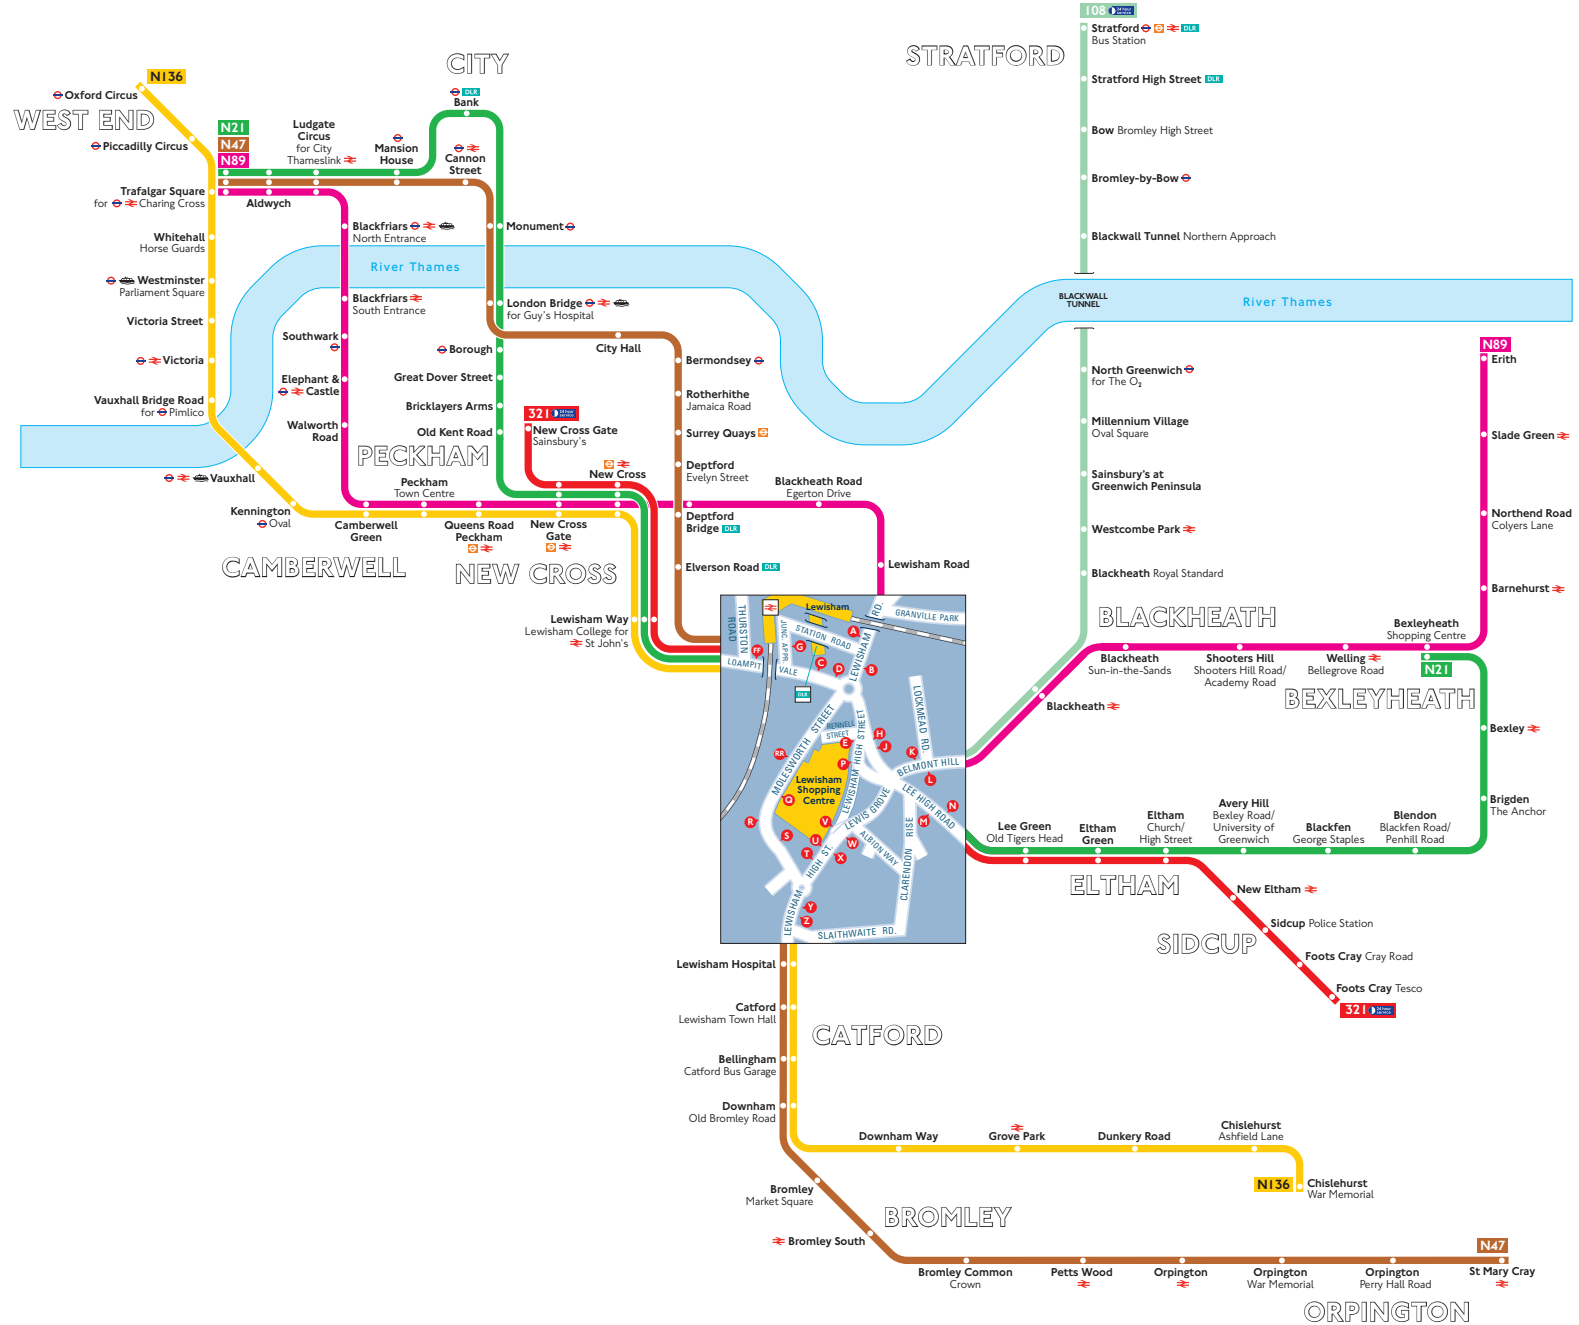

Night buses from Lewisham

Key

-  Connections with London Underground
-  Connections with London Overground
-  Connections with National Rail
-  Connections with Docklands Light Railway
-  Connections with river boats

A Red discs show the bus stop you need for your chosen bus service. The disc **A** appears on the top of the bus stop in the street (see map of town centre in centre of diagram).

Route finder

Night buses including 24-hour services

Bus route	Towards	Bus stops
108 	Stratford	C K V
321 	Foots Cray	C H N
	New Cross Gate	E M
N21	Bexleyheath	C H N
	Trafalgar Square	E M
N47	St Mary Cray	D J W Z
	Trafalgar Square	E U
N89	Erith	B H K
	Trafalgar Square	A E L
N136	Chislehurst	D J W Z
	Oxford Circus	E U