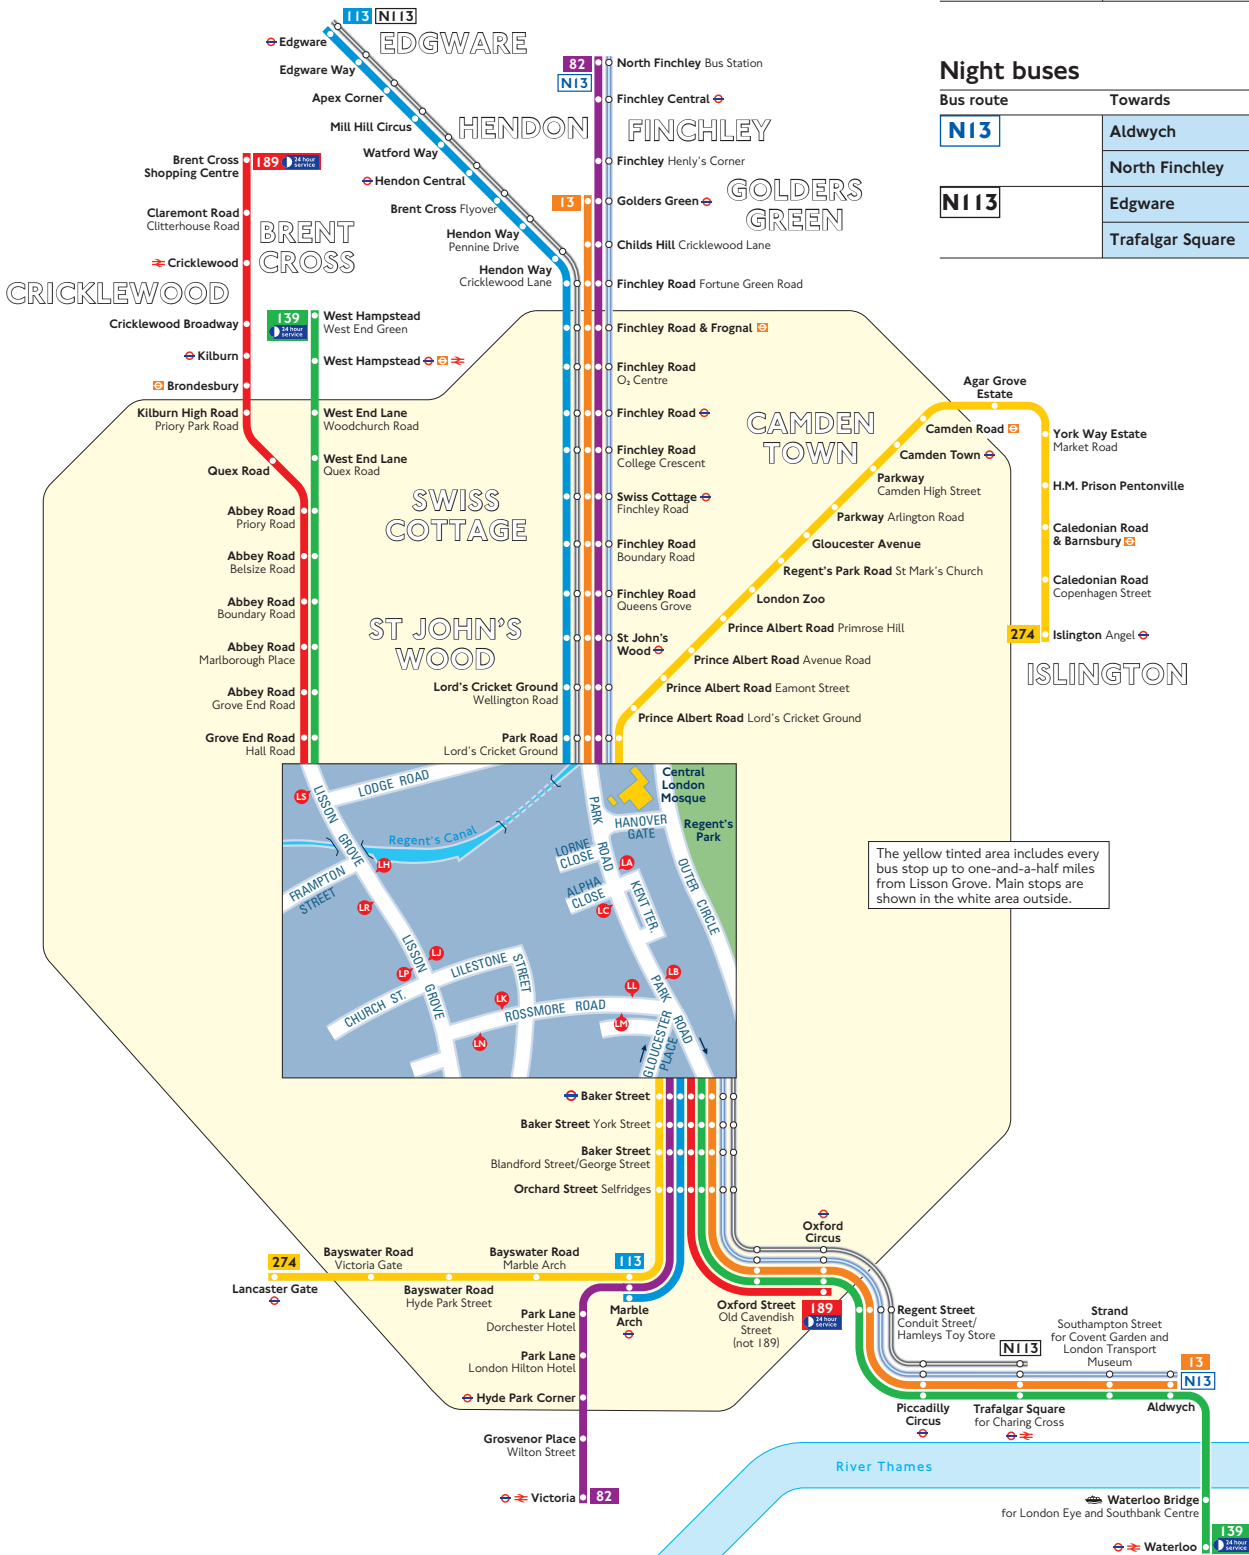

Buses from Lisson Grove

Key

-  Connections with London Underground
-  Connections with London Overground
-  Connections with National Rail
-  Connections with river boats

Red discs show the bus stop you need for your chosen bus service. The disc **A** appears on the top of the bus stop in the street (see map of town centre in centre of diagram).

Route finder

Day buses including 24-hour services

Bus route	Towards	Bus stops
13	Aldwych	LA LB
	Golders Green	LC
82	North Finchley	LC
	Victoria	LA LB
113	Edgware	LC
	Marble Arch	LA LB
139 	Waterloo	LH LJ LK LL
	West Hampstead	LM LN LP LR LS
189 	Brent Cross	LM LN LP LR LS
	Oxford Circus	LH LJ LK LL
274	Islington	LC
	Lancaster Gate	LA LB

Night buses

Bus route	Towards	Bus stops
N13	Aldwych	LA LB
	North Finchley	LC
NI13	Edgware	LC
	Trafalgar Square	LA LB