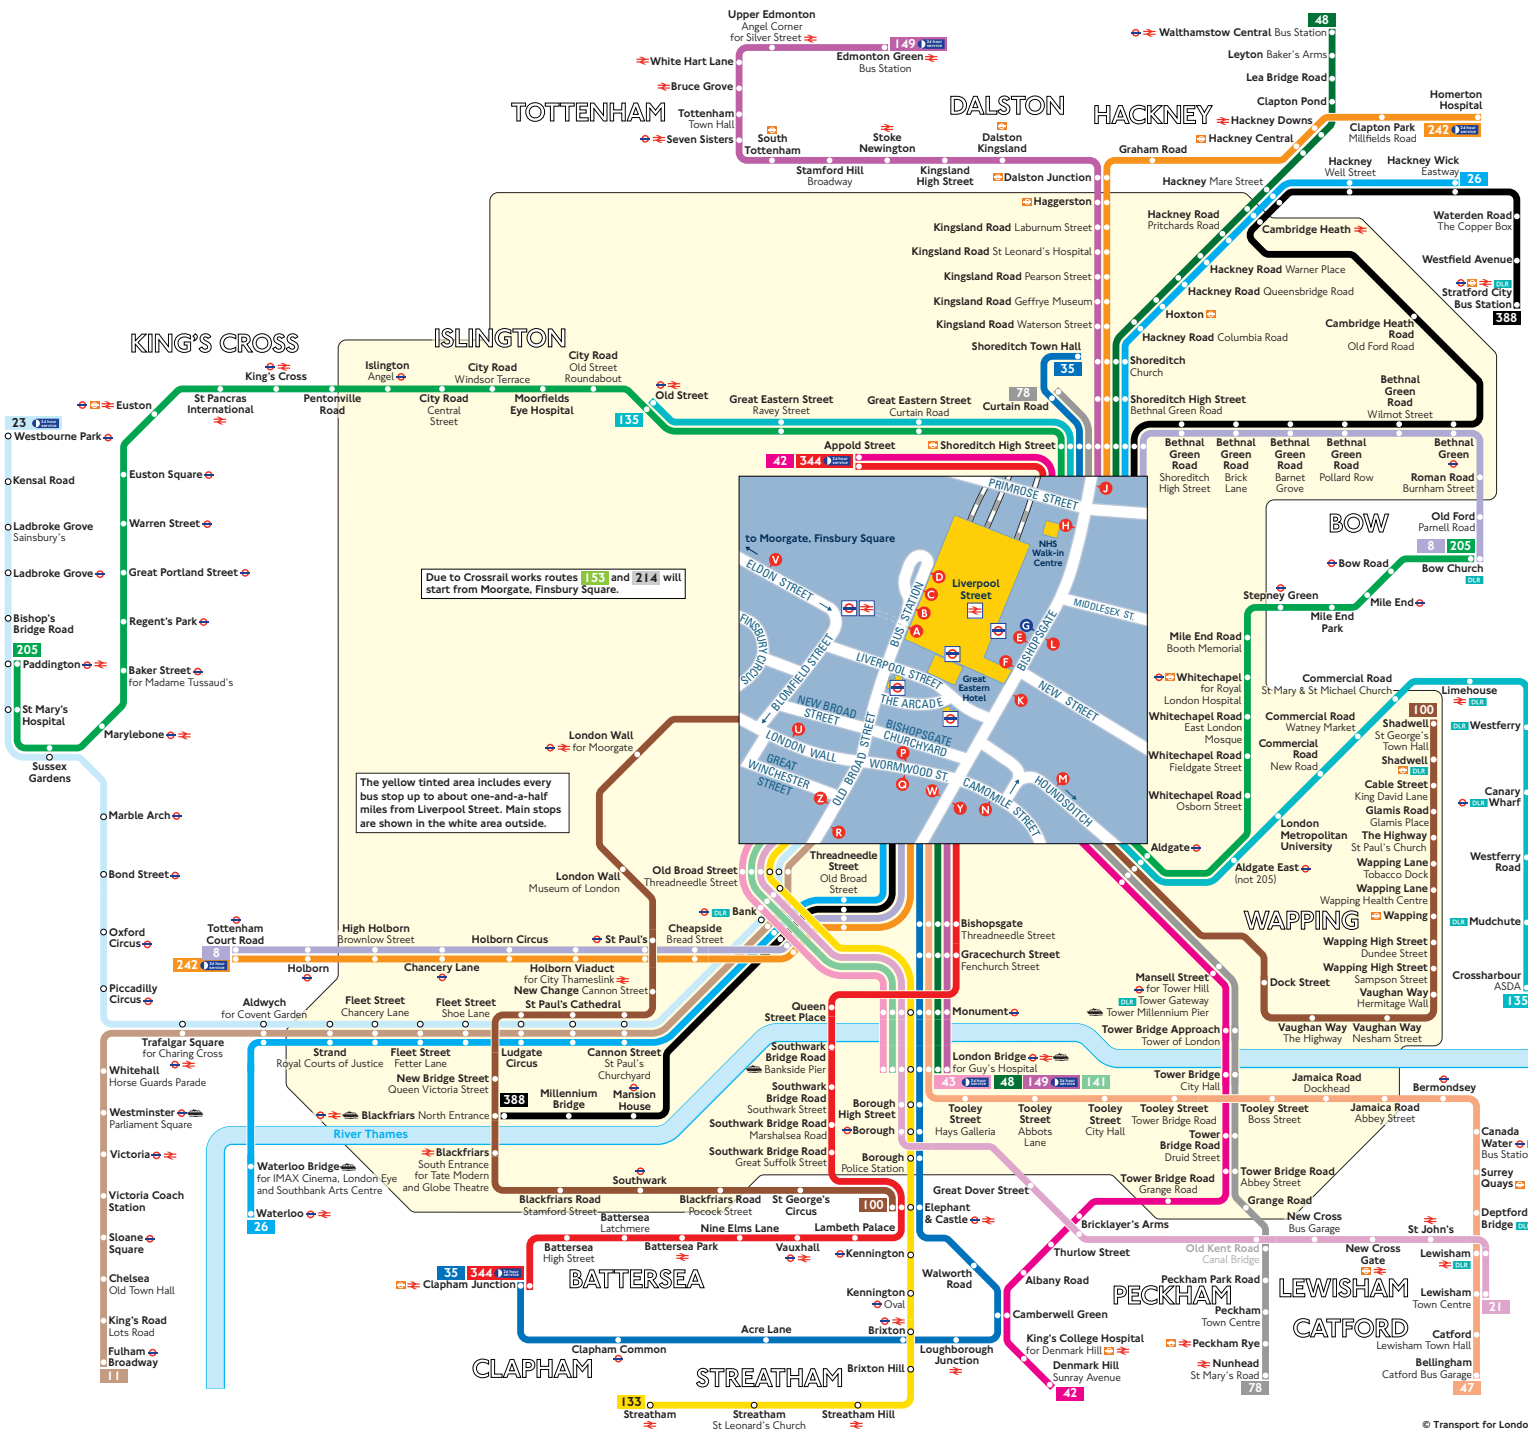

Buses from Liverpool Street

- ### Key
- Connections with London Underground
 - Connections with London Overground
 - Connections with National Rail
 - Connections with Docklands Light Railway
 - Connections with river boats

Red discs show the bus stop you need for your chosen bus service. The disc **A** appears on the top of the bus stop in the street (see map of town centre in centre of diagram).

Route finder

Day buses including 24-hour services

Bus route	Towards	Bus stops
8	Bow Church	FHW
11	Tottenham Court Road	JLY
21	Fulham Broadway	CR
23	Lewisham	RUW
26	Westbourne Park	CR
35	Hackney Wick	FHW
35	Waterloo	JLY
35	Clapham Junction	JKY
42	Shoreditch	FHW
42	Appold Street	PH
43	Denmark Hill	JLM
47	London Bridge	RUW
48	Bellingham	AY
48	London Bridge	JKY
78	Walthamstow	FHW
78	Nunhead	JLM
100	Shoreditch	PH
100	Elephant & Castle	MC
100	Shadwell	MPU
133	Streatham	AR
135	Crossharbour	JLM
141	Old Street	PH
141	London Bridge	RUW
149	Edmonton Green	EHW
149	London Bridge	JKY
205	Bow Church	JLM
242	Paddington	PH
242	Homerton Hospital	EHW
242	Tottenham Court Road	JLY
344	Appold Street	EHW
344	Clapham Junction	JKY
388	Blackfriars	JLY
388	Stratford City Bus Station	FHW

Night buses

Please see separate poster for details of Night buses from Liverpool Street.

Coaches

Towards	Bus stops
Stansted Airport	G