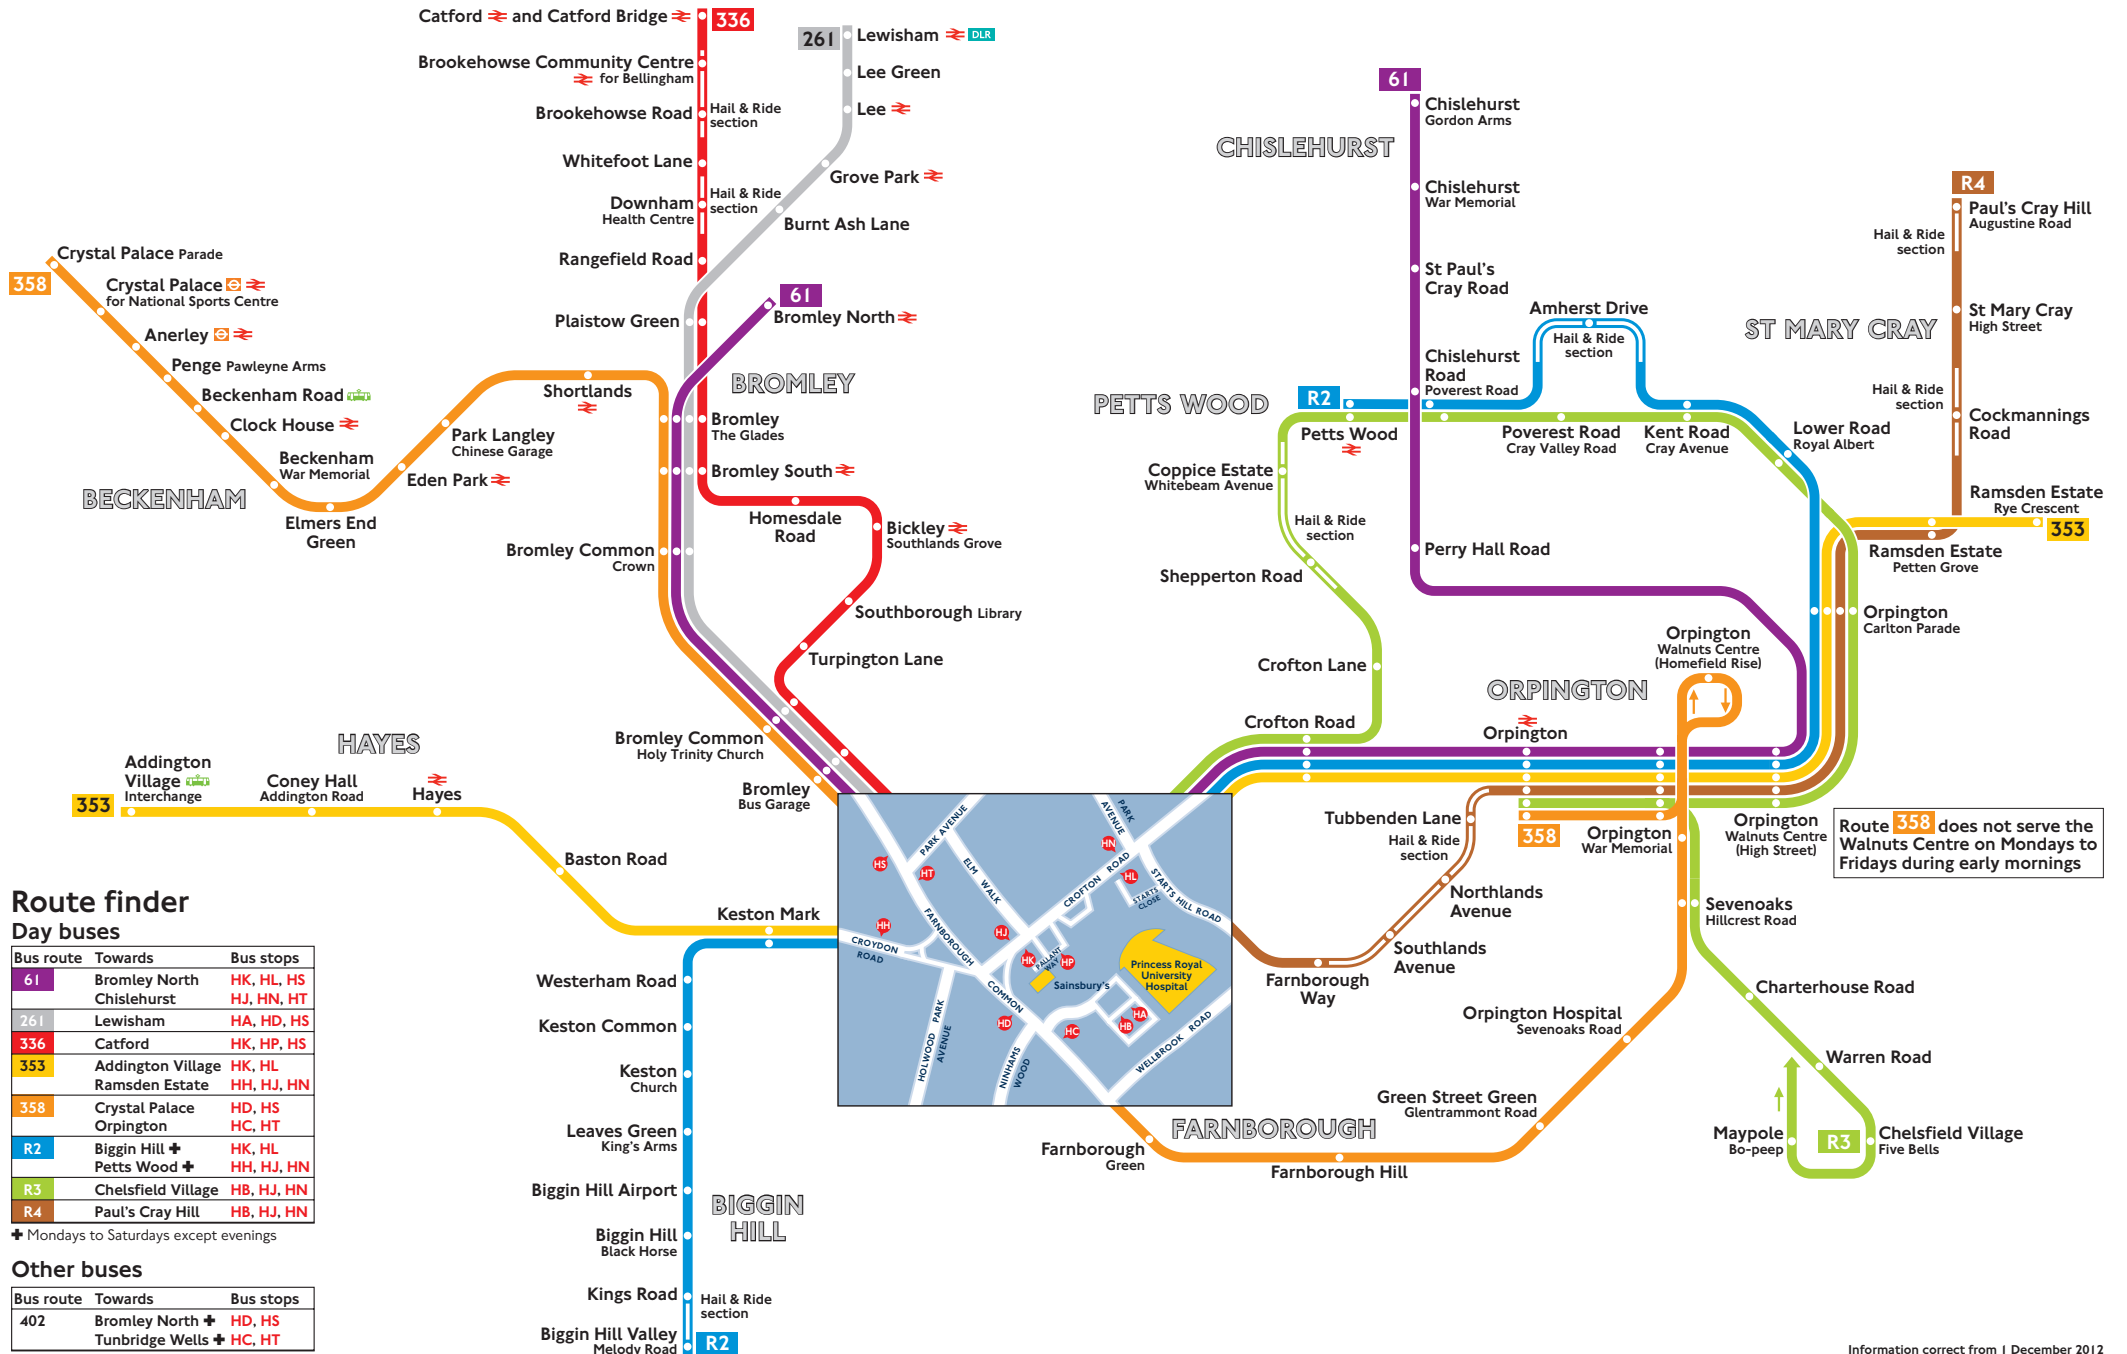

# Buses from Locksbottom

## Route finder

### Day buses

Bus route	Towards	Bus stops
61	Bromley North Chislehurst	HK, HL, HS HJ, HN, HT
261	Lewisham	HA, HD, HS
336	Catford	HK, HP, HS
353	Addington Village Ramsden Estate	HK, HL HH, HJ, HN
358	Crystal Palace Orpington	HD, HS HC, HT
R2	Biggin Hill + Petts Wood +	HK, HL HH, HJ, HN
R3	Chelsfield Village	HB, HJ, HN
R4	Paul's Cray Hill	HB, HJ, HN

### Other buses

Bus route	Towards	Bus stops
402	Bromley North + Tunbridge Wells +	HD, HS HC, HT

+ Mondays to Saturdays except evenings