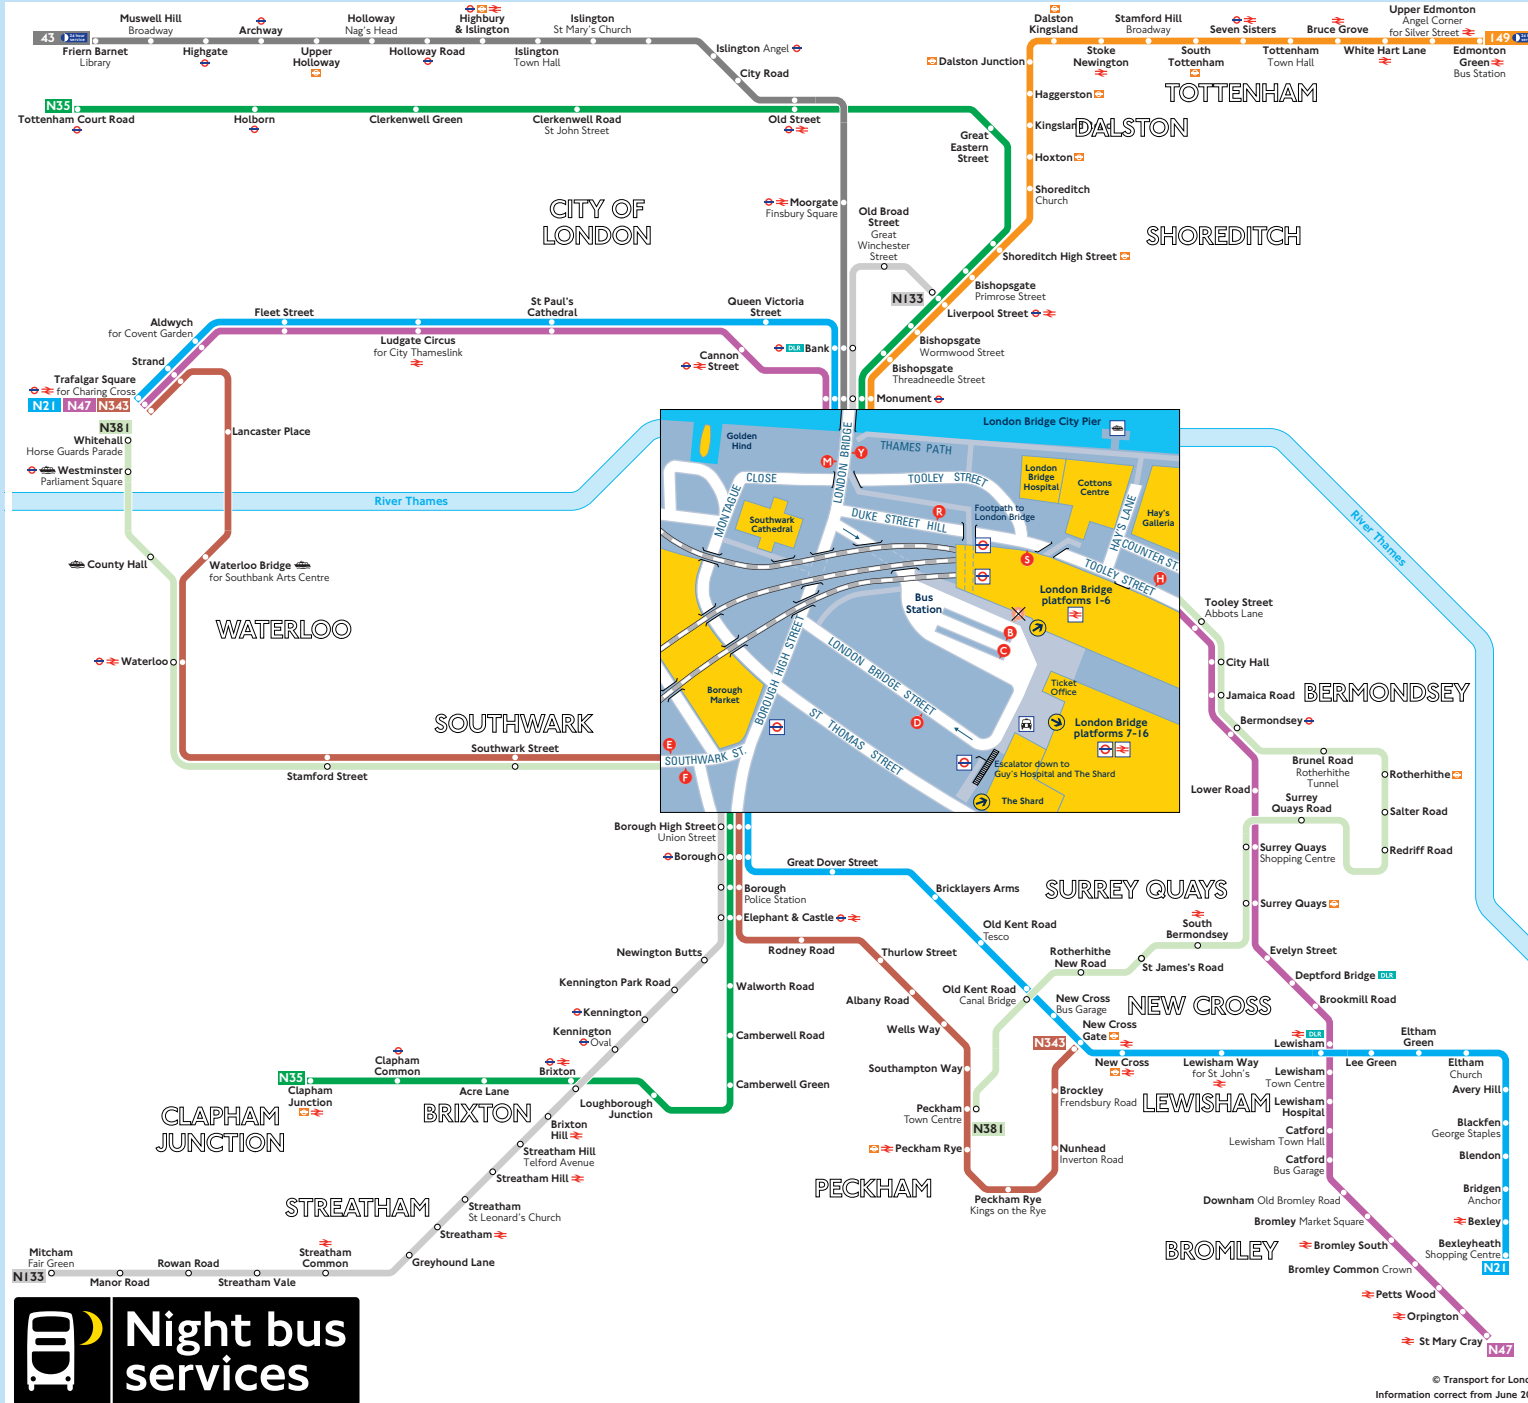

Night buses from London Bridge

Key

- Connections with London Underground
- Connections with London Overground
- Connections with National Rail
- Connections with Docklands Light Railway
- Connections with river boats

Red discs show the bus stop you need for your chosen bus service. The disc appears on the top of the bus stop in the street (see map of town centre in centre of diagram).

Route finder

Night buses including 24-hour services

Bus route	Towards	Bus stops
43	Friern Barnet	
149	Edmonton Green	
N21	Bexleyheath	
	Trafalgar Square	
N35	Clapham Junction	
	Tottenham Court Road	
N47	St Mary Cray	
	Trafalgar Square	
NI33	Liverpool Street	
	Mitcham	
N343	New Cross Gate	
	Trafalgar Square	
N381	Peckham	
	Whitehall	

Day buses

For day bus information, please see separate poster