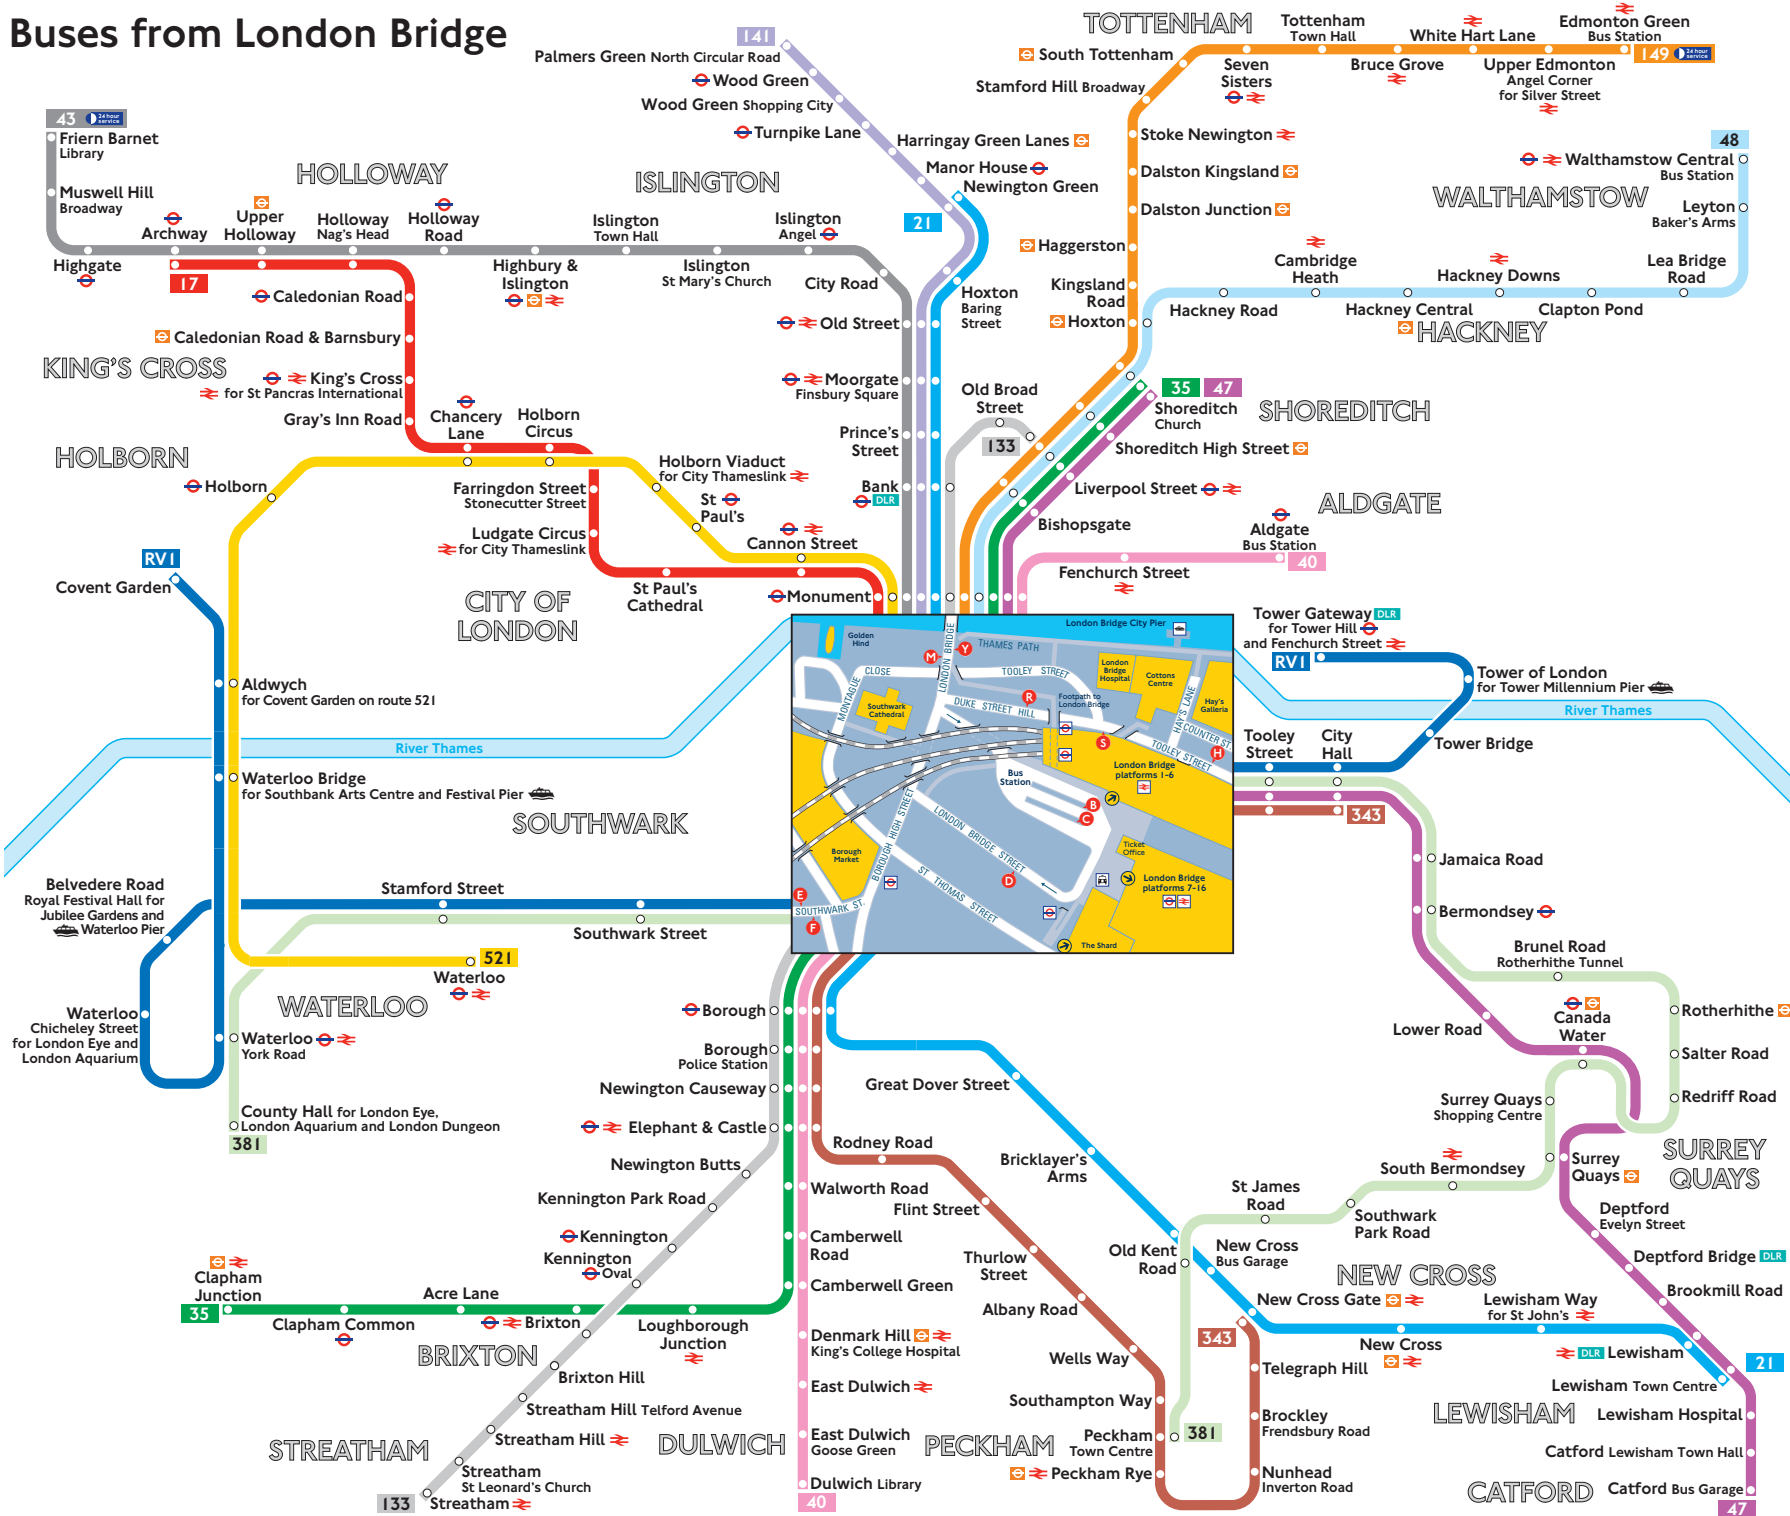

Buses from London Bridge

Route finder

Day buses including 24-hour services

Bus route	Towards	Bus stops
17	Archway	M
21	Lewisham Newington Green	Y M
35	Clapham Junction Shoreditch	Y M
40	Aldgate Dulwich	M Y
43	Friern Barnet	C, M
47	Catford Shoreditch	H, R, Y M, S
48	Walthamstow	M
133	Liverpool Street Streatham	M Y
141	Palmers Green	C, M
149	Edmonton Green	D, M
343	City Hall New Cross Gate	H, R S
381	County Hall Peckham	F, S E, H, R
521	Waterloo	B
RV1	Covent Garden Tower Gateway	F, S E, H, R

Night buses

Bus route	Towards	Bus stops
N21	Bexleyheath Trafalgar Square	D, Y M
N35	Clapham Junction Tottenham Court Road	Y M
N47	St Mary Cray Trafalgar Square	H, R, Y M, S
N133	Liverpool Street Mitcham	M Y
N343	New Cross Gate Trafalgar Square	D B
N381	Peckham Whitehall	E, H, R F, S

■ Mondays to Fridays only

WEEKEND BUS STATION CLOSURES

There are several planned weekend closures of the bus station whilst Network Rail carry out engineering work on the railway station and viaduct.

When the bus station is closed, routes 43, 141, and 149 will start from stop M on London Bridge.