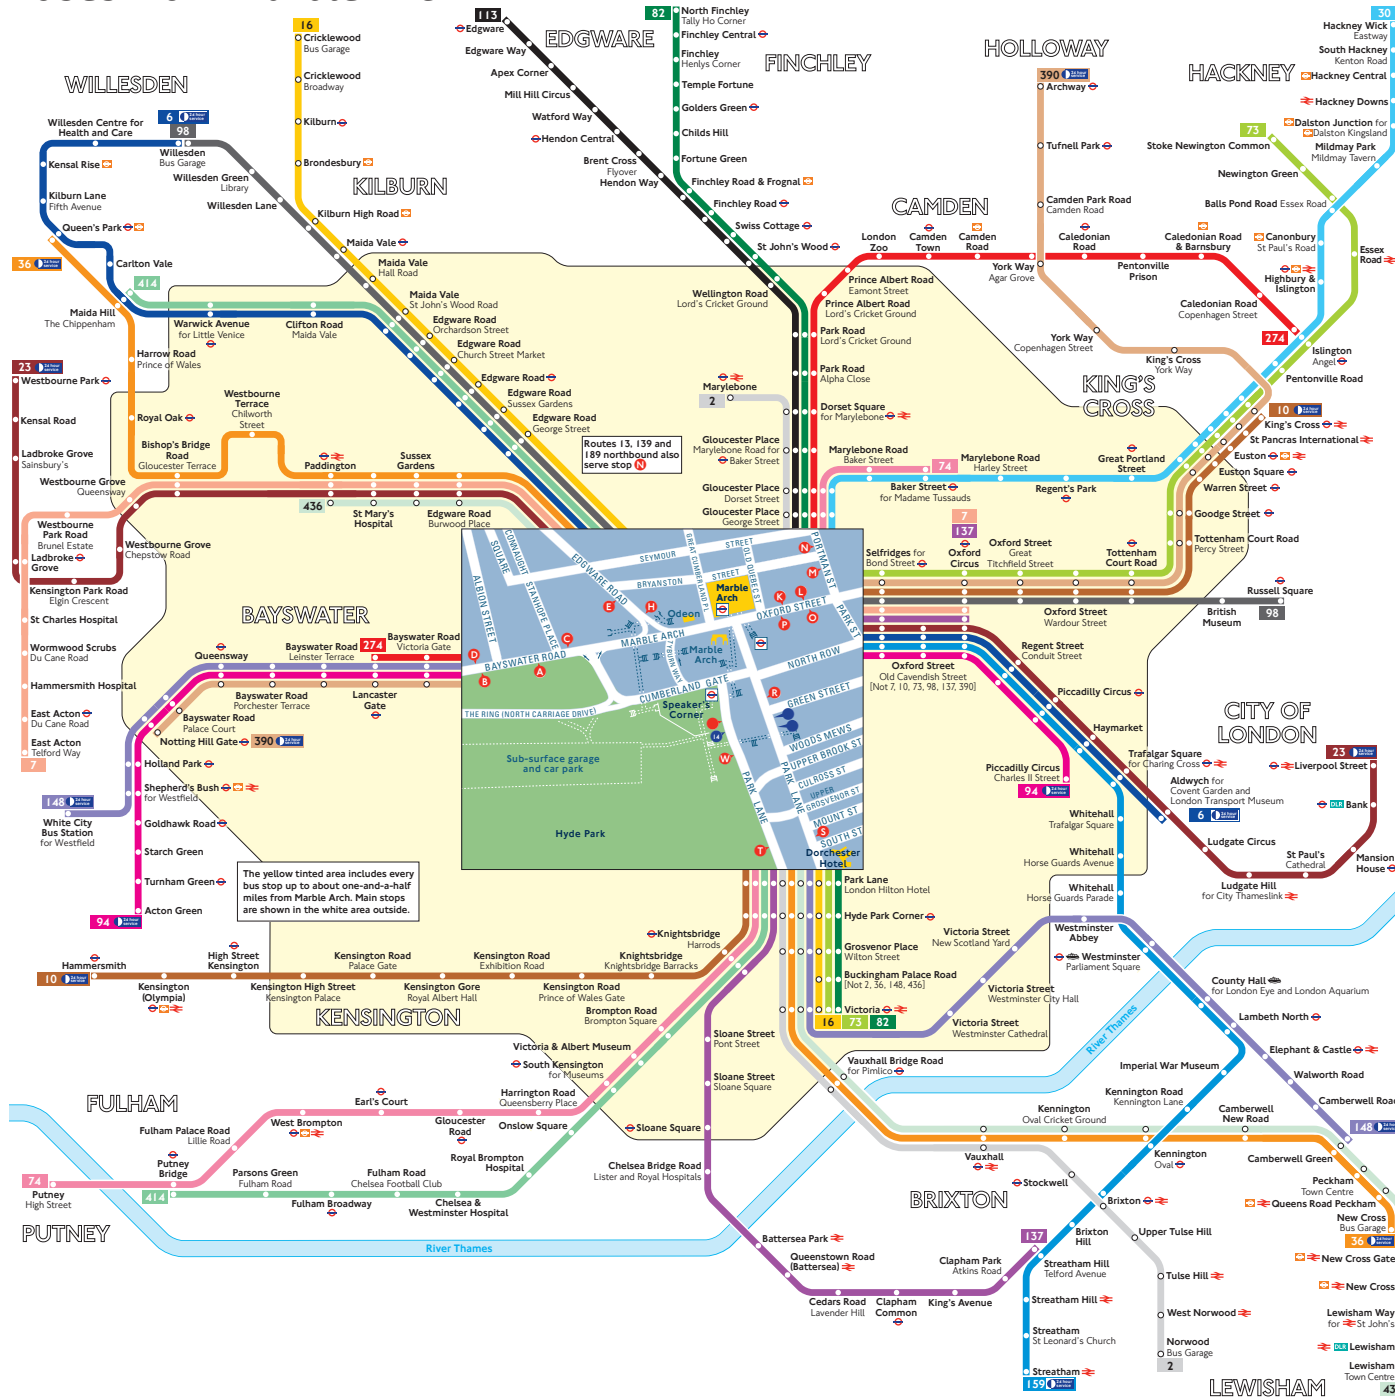

Buses from Marble Arch

Route finder

Day buses including 24-hour services

Bus route	Towards	Bus stops
2	Marylebone	M T W
6	Norwood	R S
7	Aldwych	H L
10	Willesden	E O
16	East Acton	E O
23	Oxford Circus	H K
30	Hammersmith	R S
36	King's Cross	K T W
73	Cricklewood	E T W
74	Victoria	H R S
82	Liverpool Street	H L
94	Westbourne Park	E O
98	Hackney Wick	M
113	New Cross	H R S
137	Queen's Park	E T W
148	Stoke Newington	K T W
159	Victoria	R S
274	Baker Street	M T W
390	Putney	R S
414	North Finchley	N T W
436	Victoria	R S
	Acton Green	A B P
	Piccadilly Circus	C D L
	Russell Square	H K
	Willesden	E O
	Edgware	N
	Oxford Circus	K T W
	Streatham Hill	R S
	Camberwell Green	C D R S
	White City	A B T W
	Streatham	L
	Islington (Angel)	C D M
	Lancaster Gate	A B P
	Archway	C D K
	Notting Hill Gate	A B P
	Maida Hill	E T W
	Putney Bridge	H R S
	Lewisham	H R S
	Paddington	E T W

Routes 13, 139 and 189 northbound also serve stop N

Night buses

Note: for night bus information, please see separate poster

Coaches

Coaches	Coach stops
Green Line, National Express, Oxford Tube and X90 to all northbound destinations	14