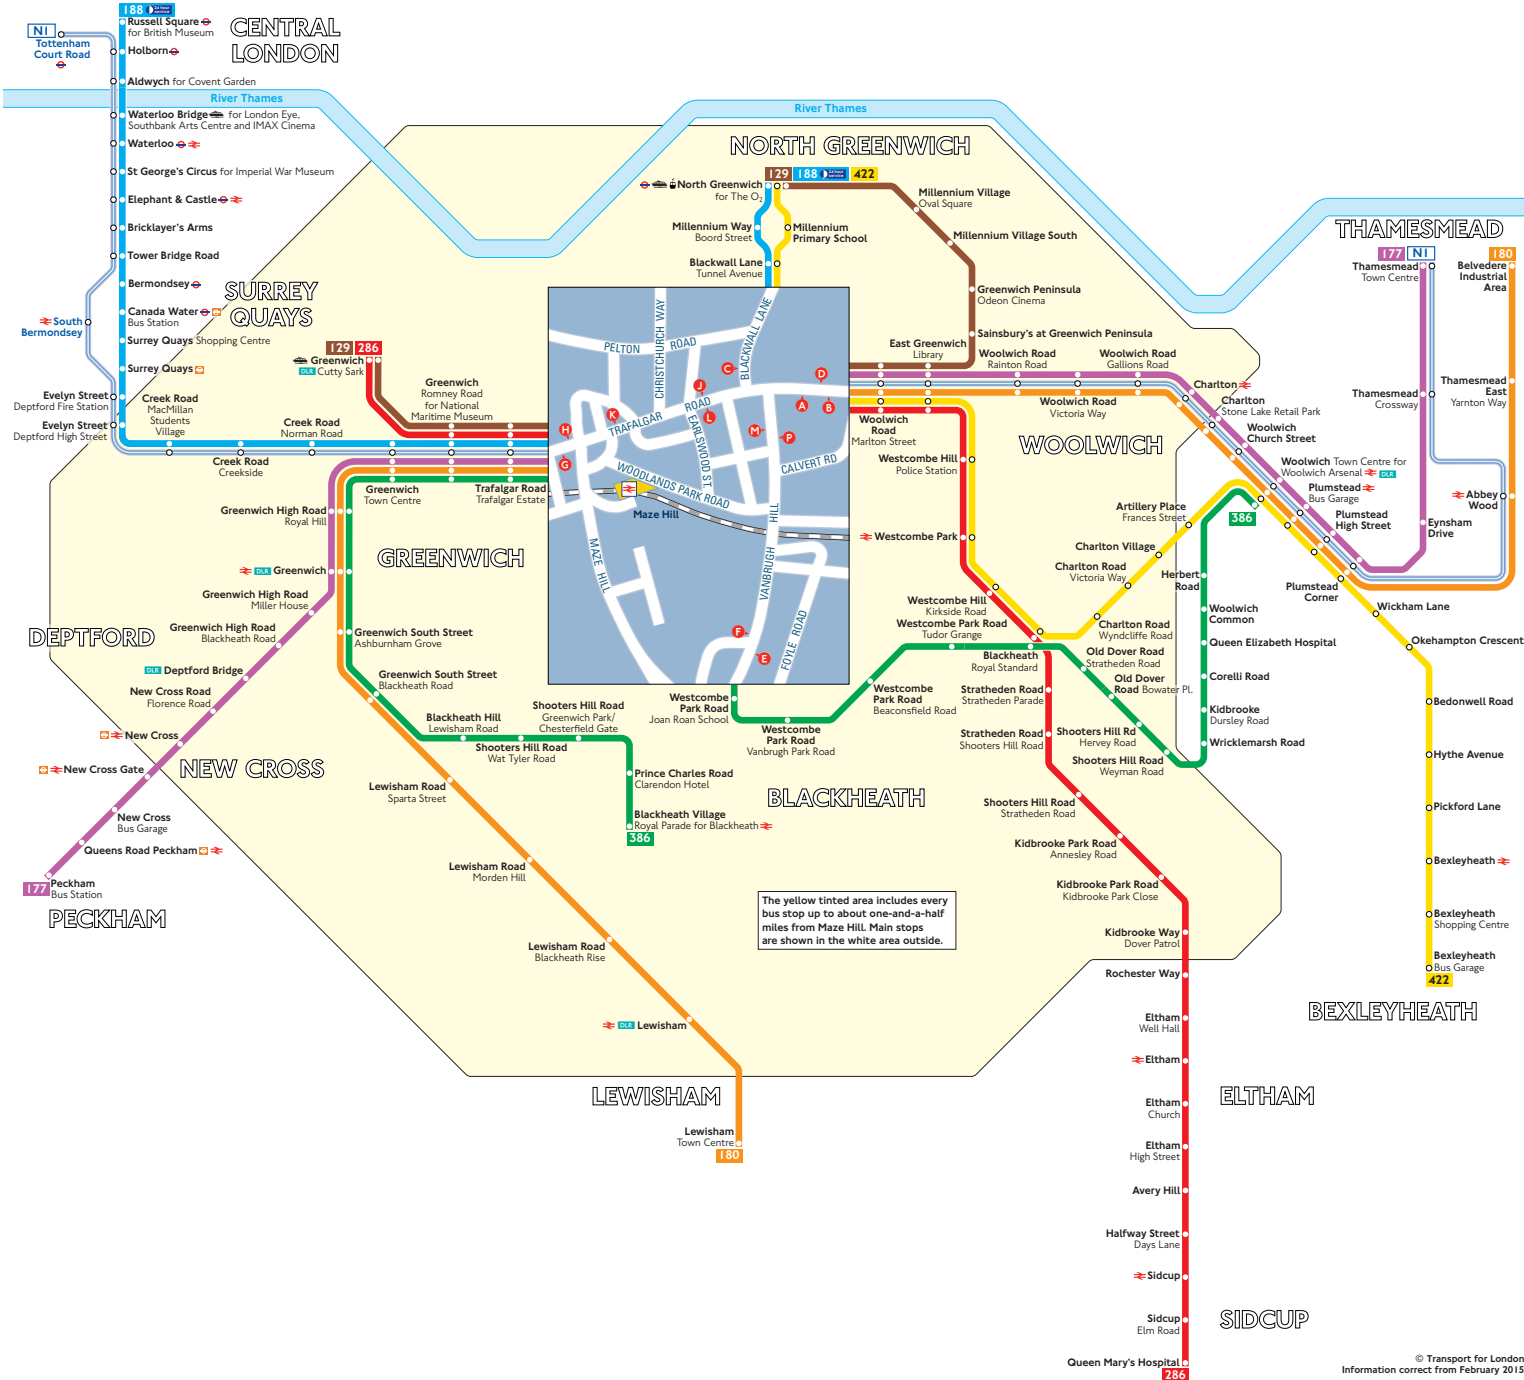

Buses from Maze Hill

Key

- 129 Day buses in black
- NI Night buses in blue
- Connections with London Underground
- Connections with London Overground
- Connections with National Rail
- DLR Connections with Docklands Light Railway
- Connections with river boats
- Connections with Emirates Air Line

A Red discs show the bus stop you need for your chosen bus service. The disc **A** appears on the top of the bus stop in the street (see map of town centre in centre of diagram).

Route finder

Day buses including 24-hour services

Bus route	Towards	Bus stops
129	Greenwich	A G L
	North Greenwich	D H J K
177	Peckham	A G L
	Thamesmead	D H J K
180	Belvedere Industrial Area	D H J K
	Lewisham	A G L
188	North Greenwich	C H J K
	Russell Square	G L
286	Greenwich	A G L
	Sidcup	D H J K
386	Blackheath Village	F G L M
	Woolwich	E H J K P
422	Bexleyheath	D
	North Greenwich	B C

Night buses

Bus route	Towards	Bus stops
NI	Thamesmead	D H J K
	Tottenham Court Road	A G L