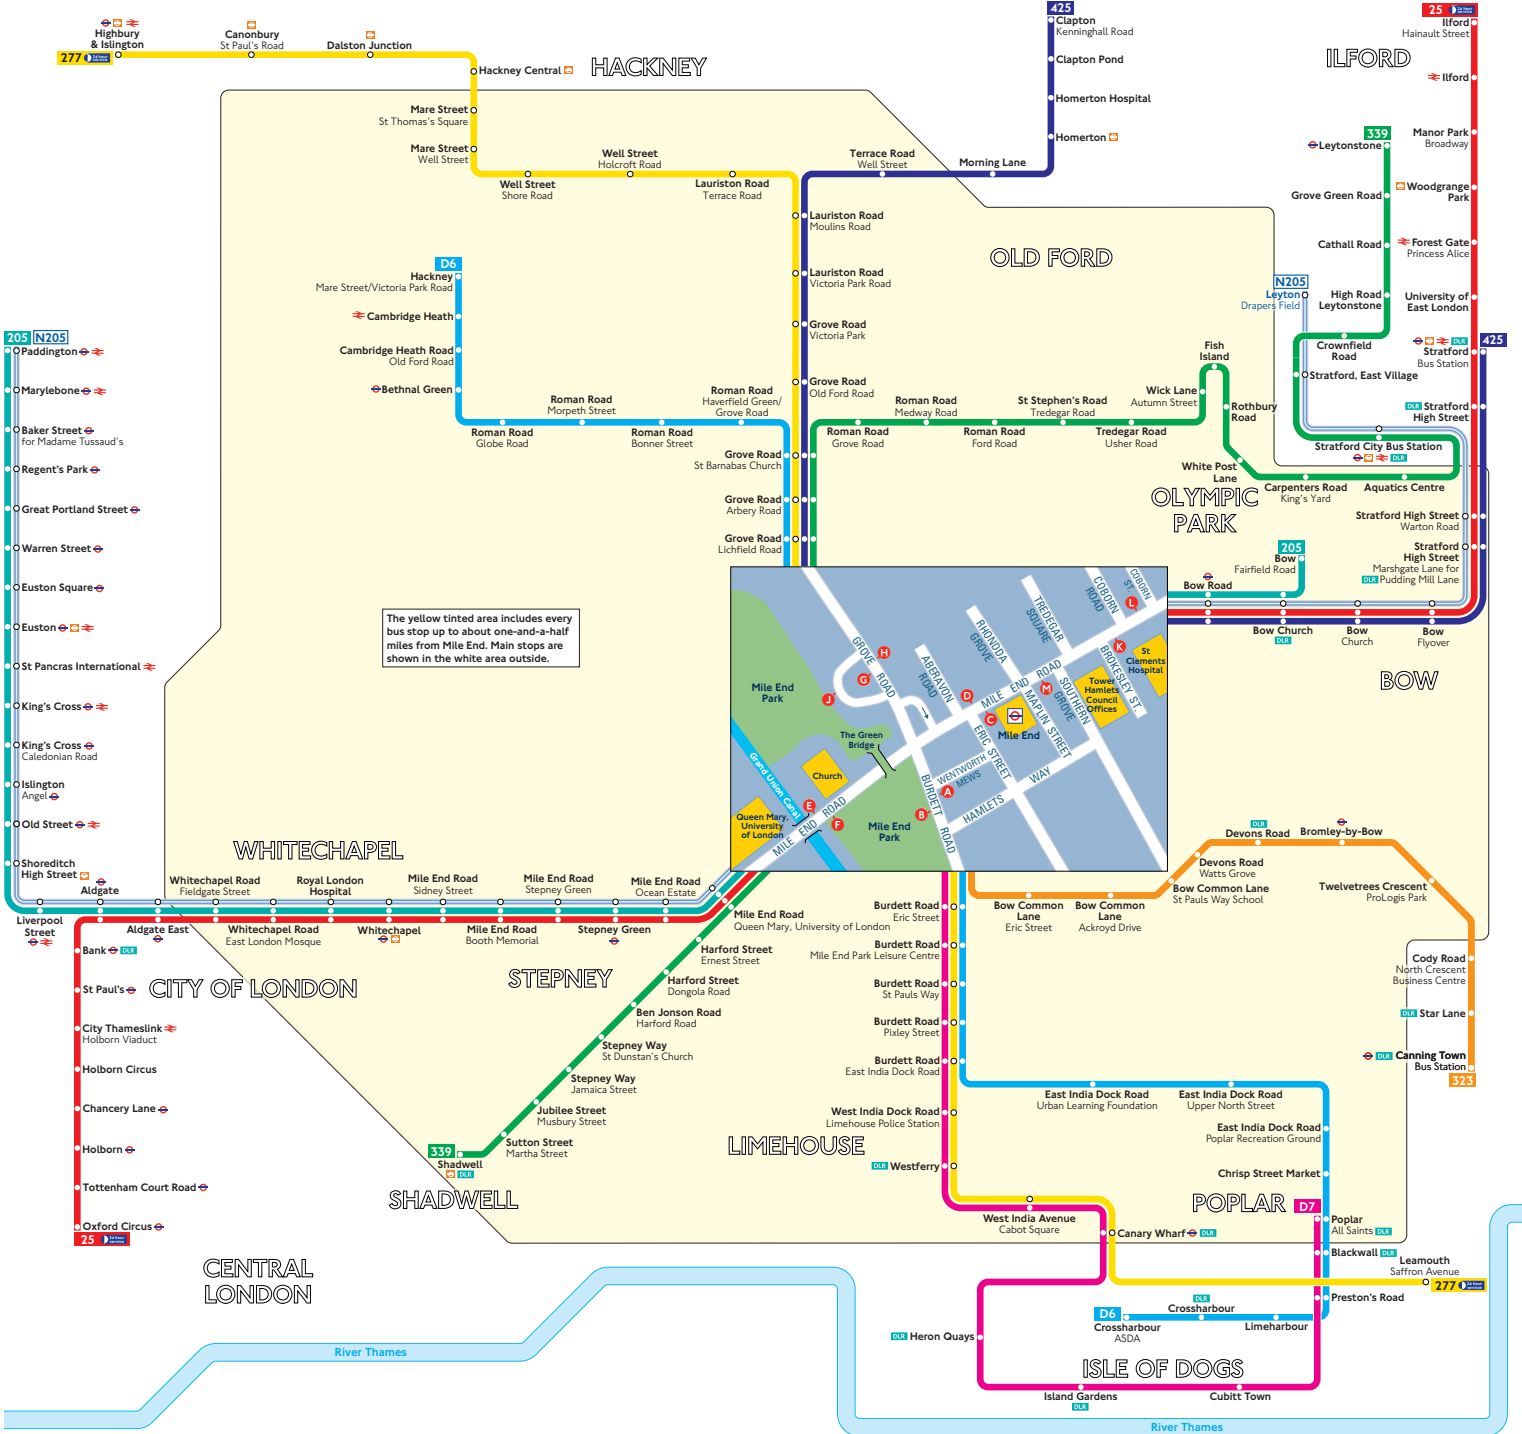

Buses from Mile End

Key

- 25 Day buses in black
- N205 Night buses in blue
- Connections with London Underground
- Connections with National Rail
- Connections with Docklands Light Railway

Red discs show the bus stop you need for your chosen bus service. The disc appears on the top of the bus stop in the street (see map of town centre in centre of diagram).

Route finder

Day buses including 24-hour services

Bus route	Towards	Bus stops
25	Ilford	D E L
205	Oxford Circus	C F K
277	Bow	D E L
N205	Paddington	C F K
323	Highbury & Islington	B G
339	Leamouth	A H
425	Canning Town	A H
D6	Leytonstone	E G
D7	Shadwell	F H
D6	Clapton	G K M
D6	Stratford	D H L
D7	Crossharbour	A H
D7	Hackney	B G
D7	Poplar	A H

Night buses

Bus route	Towards	Bus stops
N205	Leyton	D E L
N205	Paddington	C F K