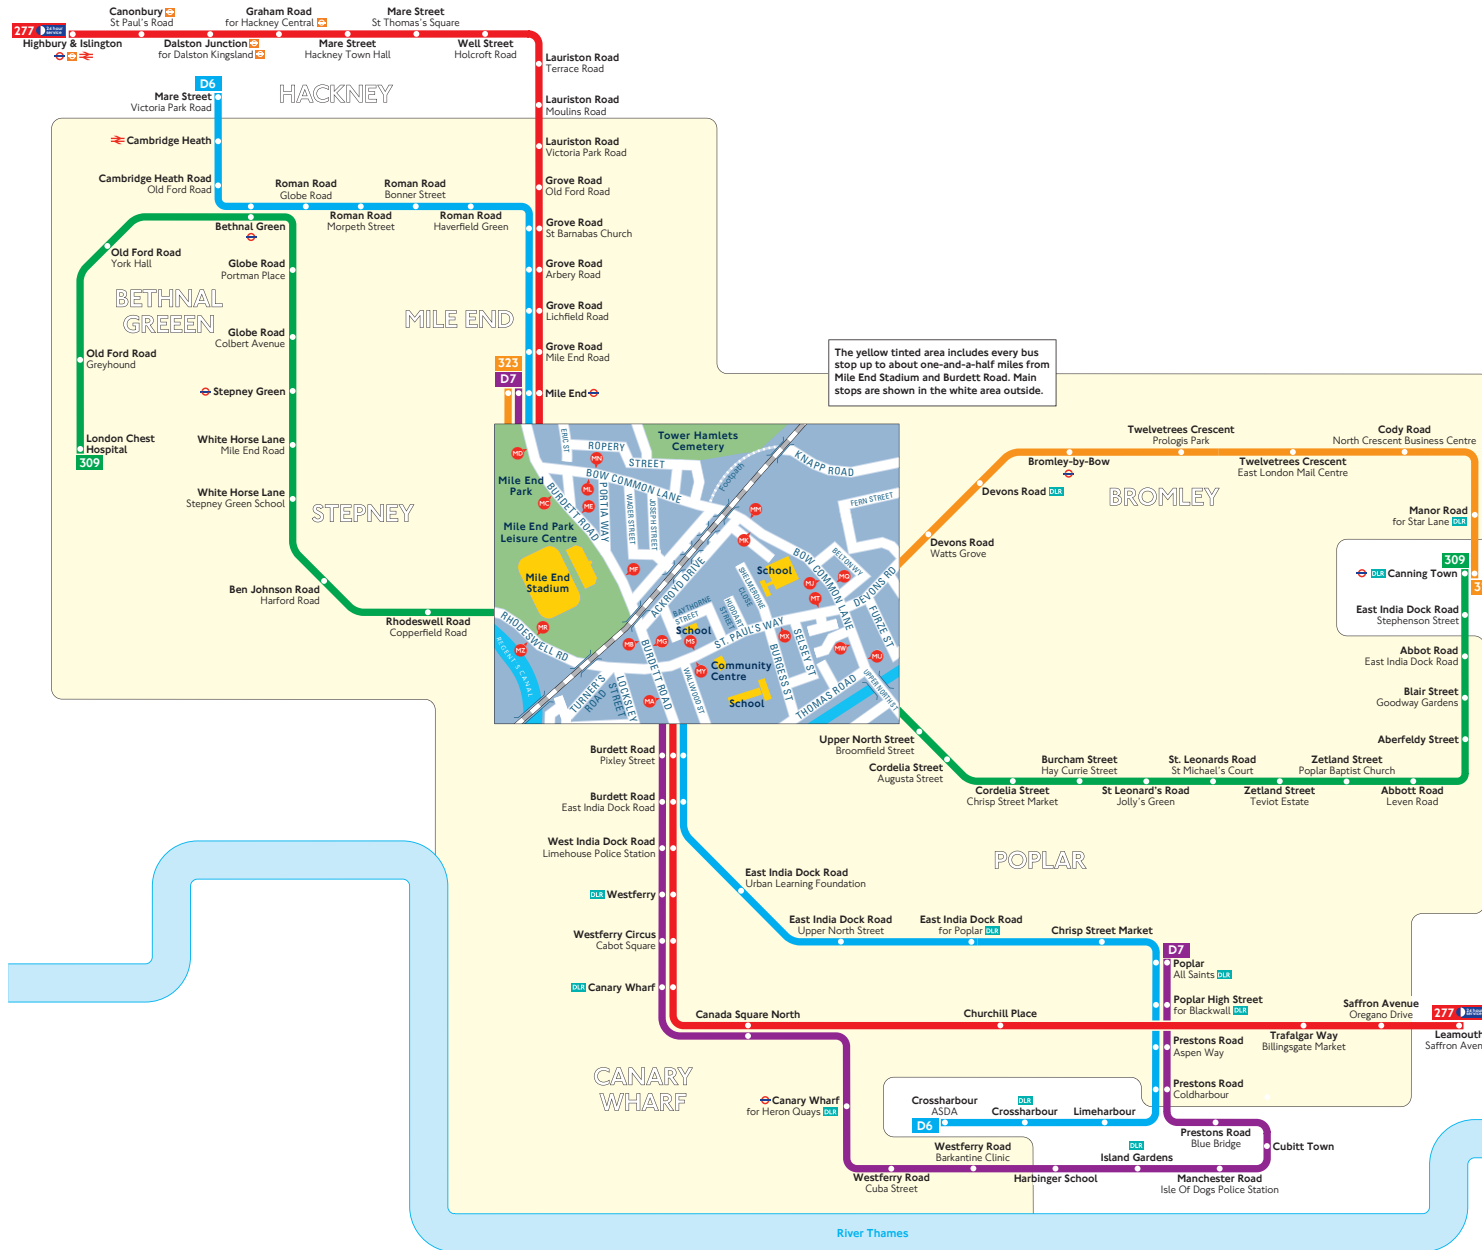

# Buses from Mile End Stadium and Burdett Road

## Route finder

### Day buses including 24-hour services

Bus route	Towards	Bus stops
<b>277</b>	Highbury & Islington	MA MB MC MD
	Leamouth	ME MF MG
<b>309</b>	Canning Town	MS MT MU
	London Chest Hospital	MW MX MY MZ
<b>323</b>	Canning Town	MN MO
	Mile End	MJ MK ML
<b>D6</b>	Crossharbour	ME MF MG
	Hackney	MA MB MC MD
<b>D7</b>	Mile End	MA MB MC MD
	Poplar	ME MF MG