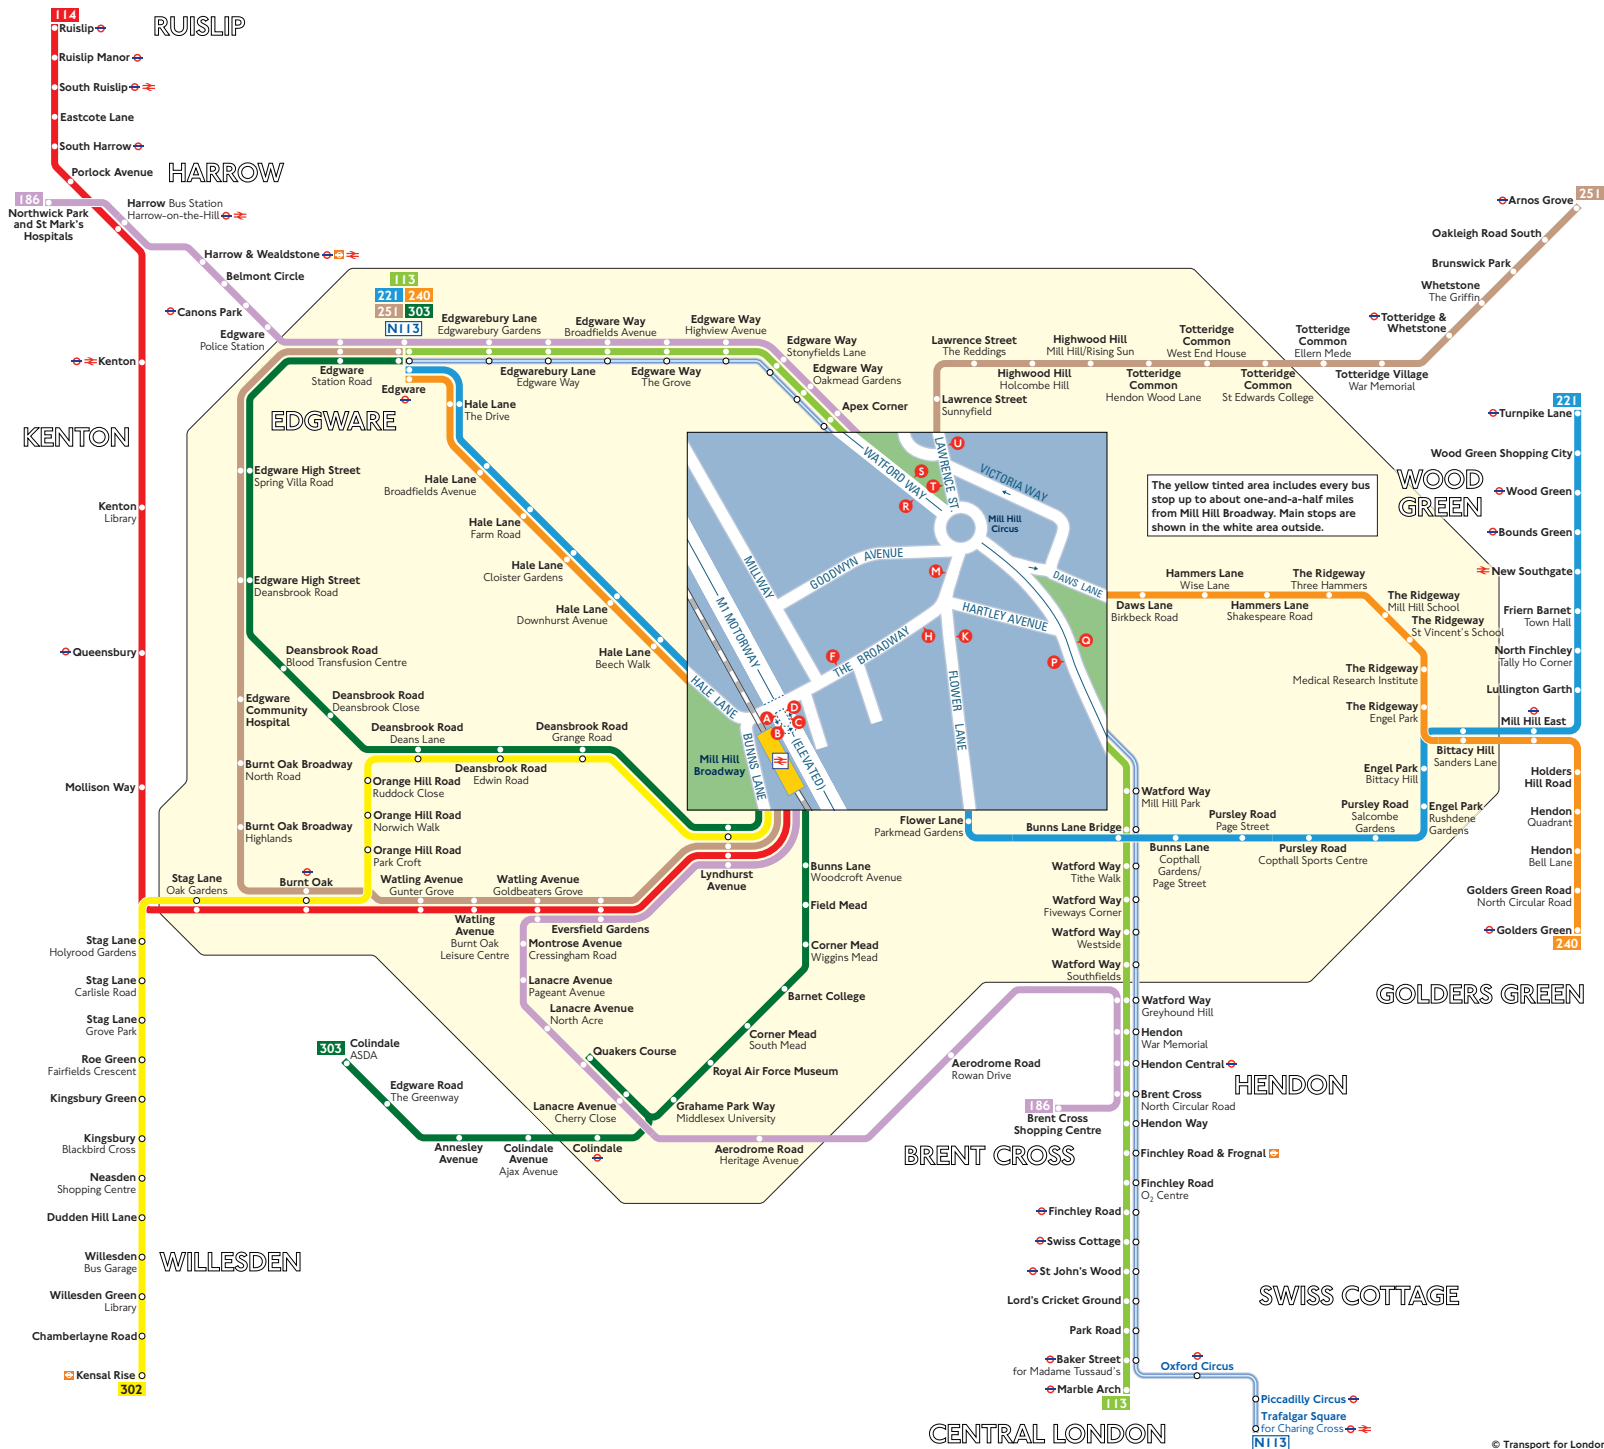

Buses from Mill Hill Broadway

Key

- 113 Day buses in black
- N113 Night buses in blue
- Connections with London Underground
- Connections with London Overground
- Connections with National Rail

A Red discs show the bus stop you need for your chosen bus service. The disc **A** appears on the top of the bus stop in the street (see map of town centre in centre of diagram).

Route finder

Day buses

Bus route	Towards	Bus stops
113	Edgware	P R
	Marble Arch	G S
114	Ruislip	B
186	Brent Cross	B H S
	Northwick Park Hospital	F M R
221	Edgware	D H
	Turnpike Lane	F K
240	Edgware	D H
	Golders Green	F M
251	Arnos Grove	F M T
	Edgware	A H U
302	Kensal Rise	C
303	Colindale	B
	Edgware	D

Night buses

Bus route	Towards	Bus stops
N113	Edgware	P R
	Trafalgar Square	G S