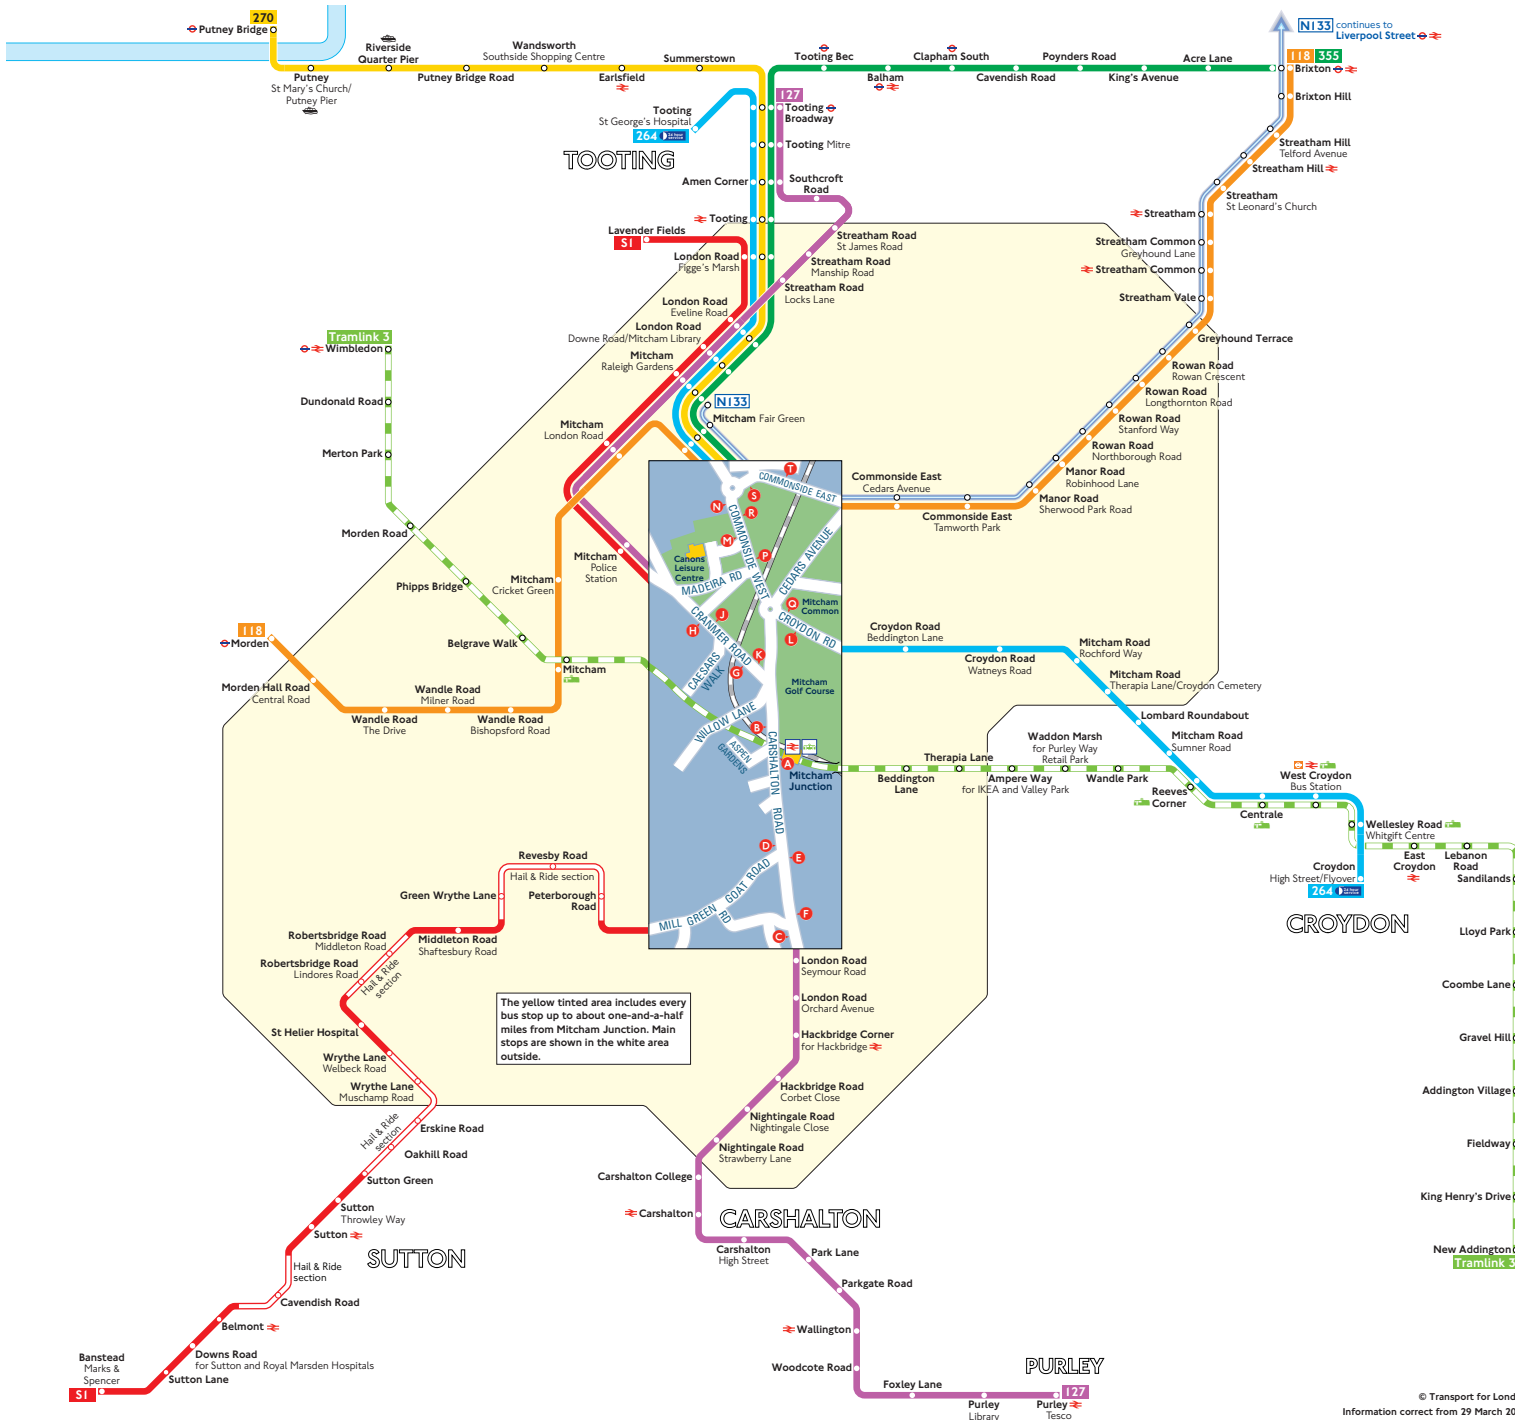

Buses from Mitcham Junction and Commonsides West

Key

- Connections with London Underground
- Connections with London Overground
- Connections with National Rail
- DLR Connections with Docklands Light Railway
- Connections with Tramlink
- Connections with riverboats

A Red discs show the bus stop you need for your chosen bus service. The disc **A** appears on the top of the bus stop in the street (see map of town centre in centre of diagram).

Route finder

Day buses including 24-hour services

Bus route	Towards	Bus stops
118	Brixton	T
	Morden	S
127	Purley	A B F J K
	Tooting Broadway	B C D G H
264	Croydon	P Q R
	Tooting	L M N
270	Putney Bridge	N
355	Brixton	N
S1	Banstead	A B F J K
	Lavender Fields	B D G H

Night buses

Tram route	Towards	Tram stops
N133	Liverpool Street	T
	Mitcham	S

Trams

Tram route	Towards	Tram stops
3	New Addington	Tram stop
	Wimbledon	Tram stop