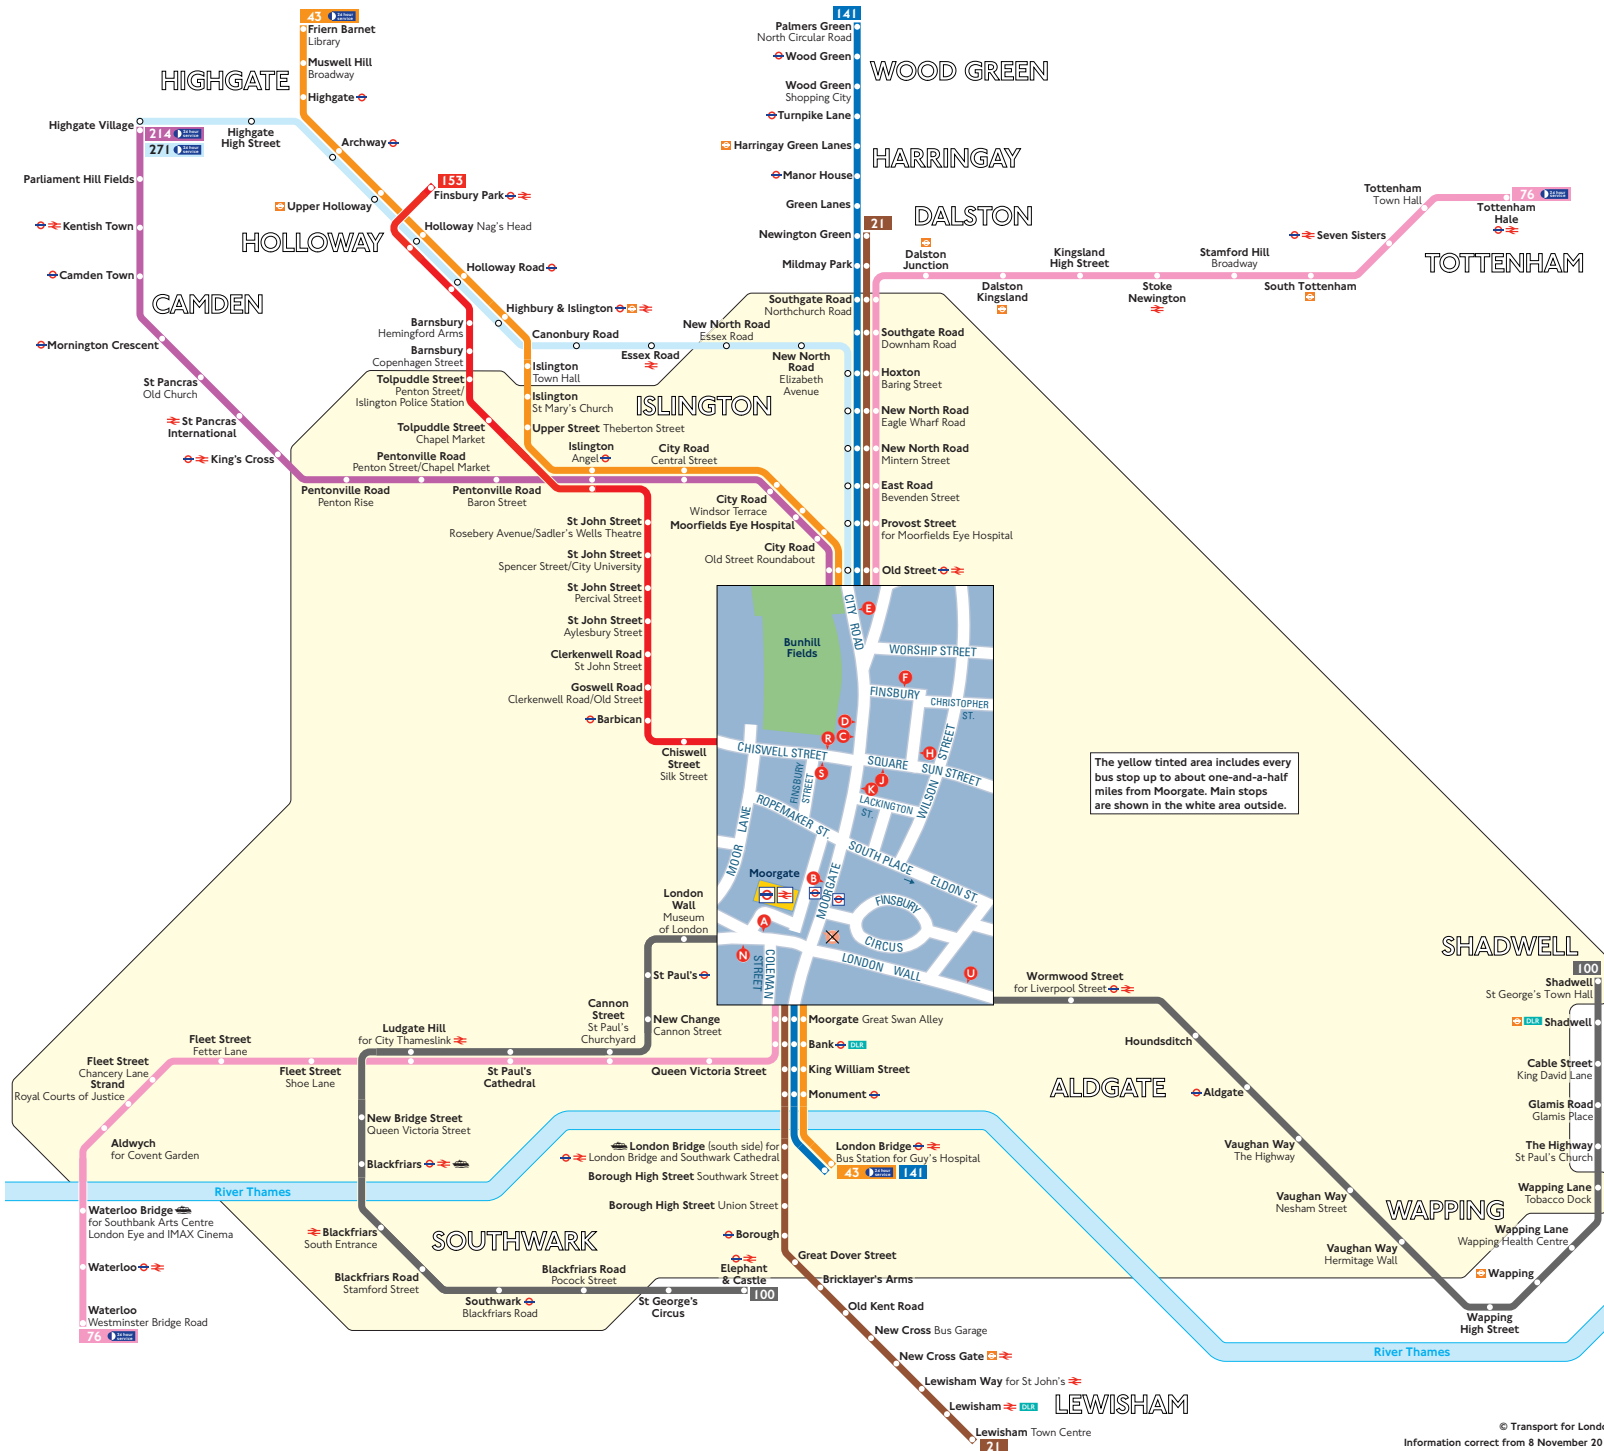

Buses from Moorgate

Key

- Connections with London Underground
- Connections with London Overground
- Connections with National Rail
- Connections with Docklands Light Railway
- Connections with river boats

A Red discs show the bus stop you need for your chosen bus service. The disc **A** appears on the top of the bus stop in the street (see map of town centre in centre of diagram).

Route finder

Day buses including 24-hour services

Bus route	Towards	Bus stops
21	Lewisham	E K
	Newington Green	B D
43	Friern Barnet	B C
	London Bridge	E K
76	Tottenham Hale	B D
	Waterloo	E K
100	Elephant & Castle	N
	Shadwell	A U
141	London Bridge	E K
	Palmers Green	B D
153	Finsbury Park	J S
	Highgate Village	C
214	Highgate Village	C
	Highgate Village	D