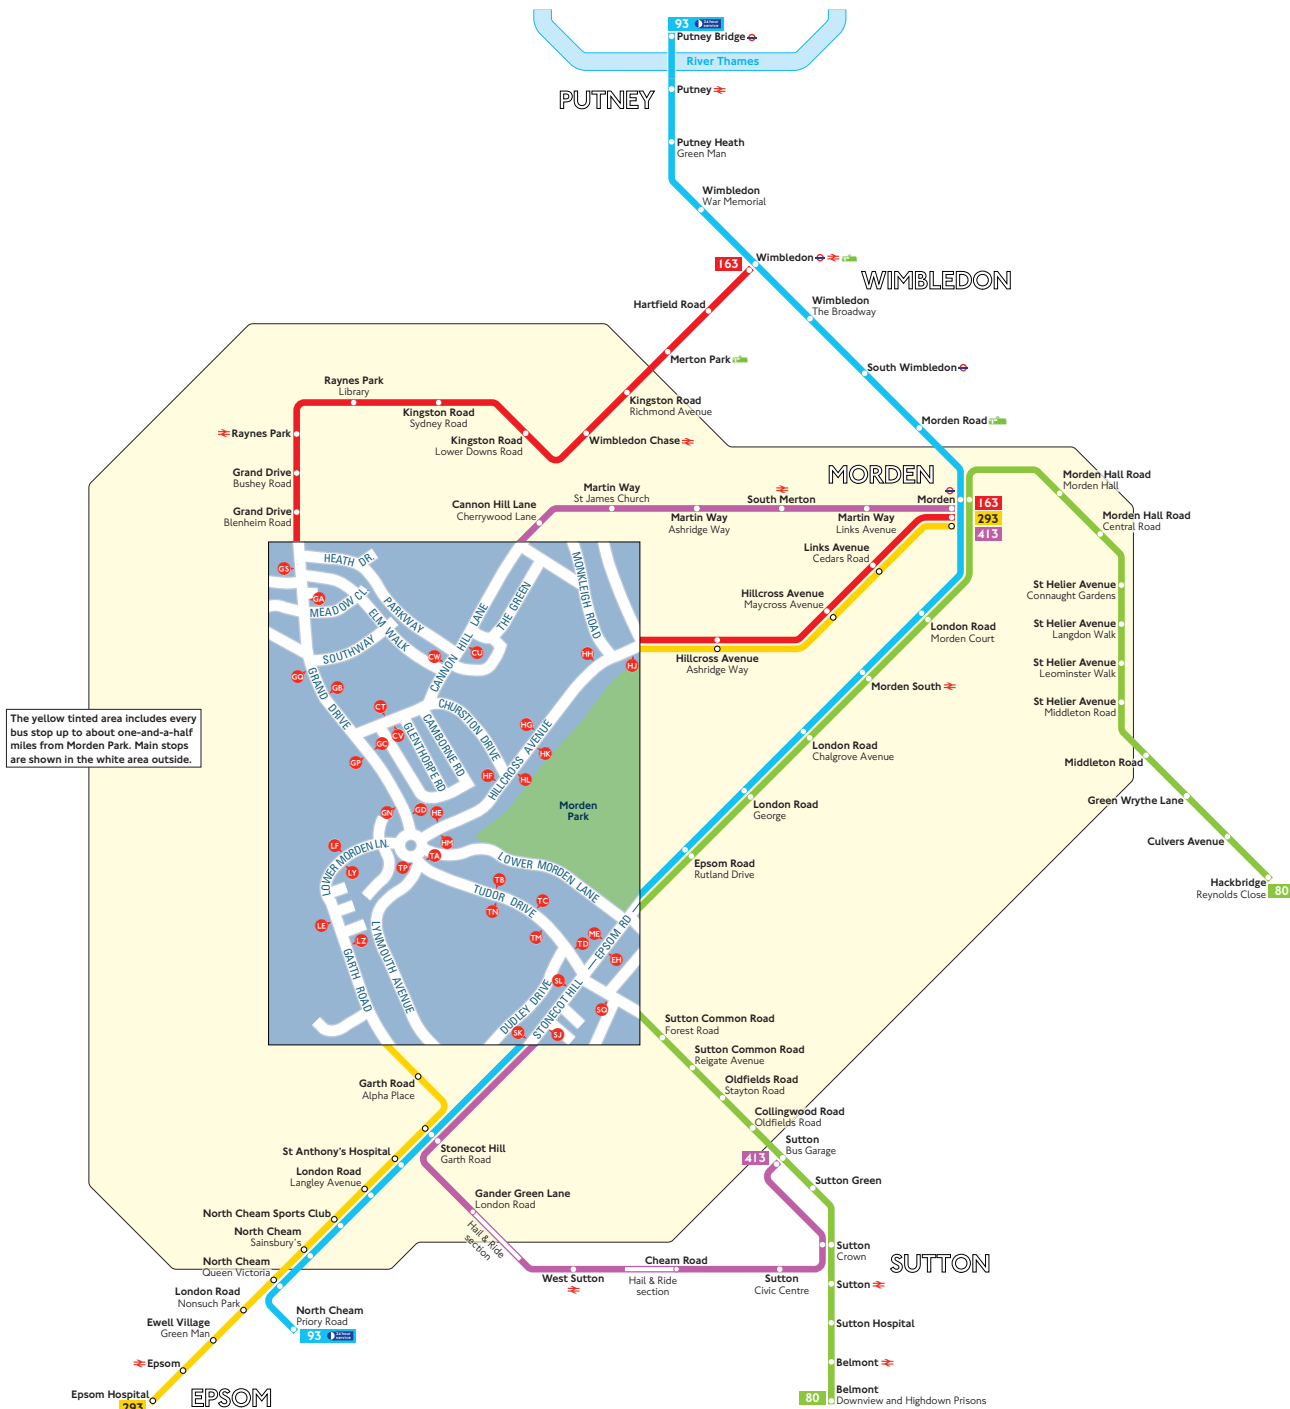

Buses from Morden Park

Key

- Connections with London Underground
- Connections with National Rail
- Connections with Tramlink

Red discs show the bus stop you need for your chosen bus service. The disc appears on the top of the bus stop in the street (see map of town centre in centre of diagram).

Route finder

Day buses including 24-hour services

Bus route	Towards	Bus stops
80	Belmont	BE
	Hackbridge	HE SC
93	North Cheam	CH SJ
	Putney Heath	HE SK SL
163	Morden	GA GB GC GD HE HF HG HH
	Wimbledon	GN GP GQ GS HU HK HL HM
293	Epsom	HU HK HL HM LY LZ
	Morden	HE HF HG HH LE LF
413	Morden	GT GW GN GP GK SL TH TN TP
	Sutton	QU CV GC GD SJ TA TB TC TD