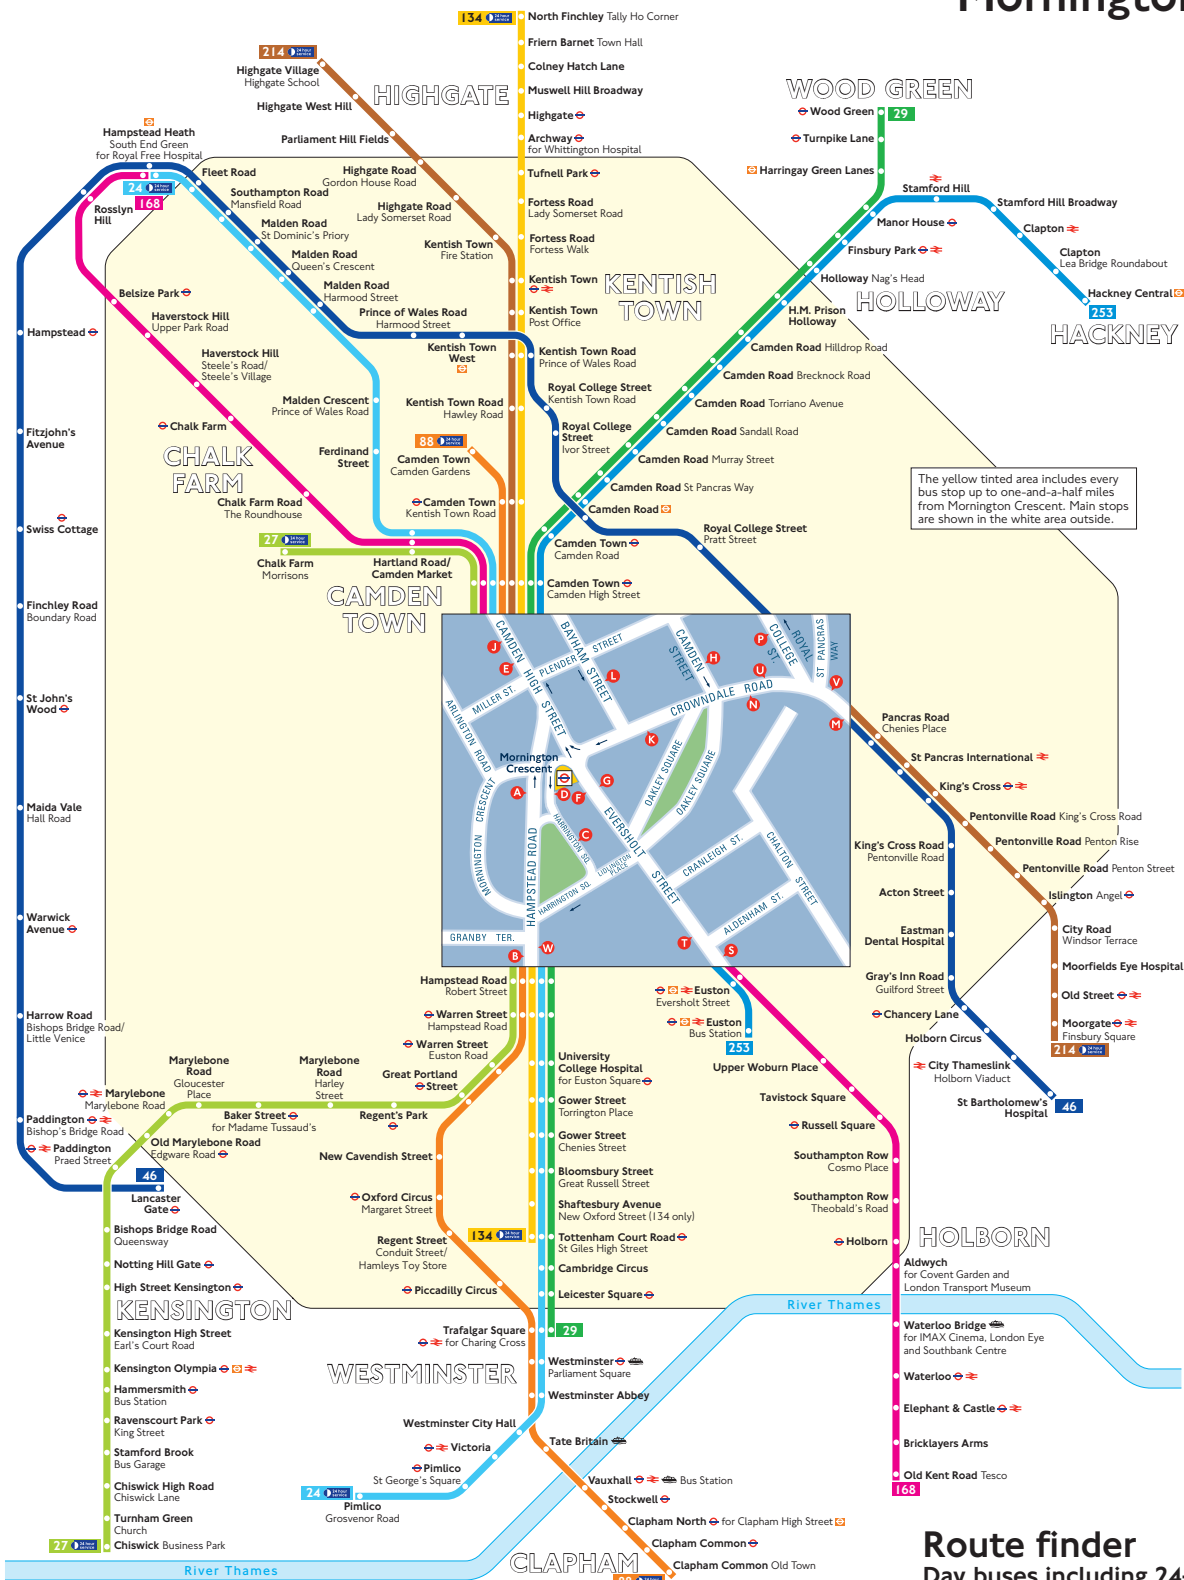

Buses from Mornington Crescent

Key

- Connections with London Underground
- Connections with London Overground
- Connections with National Rail
- Connections with river boats

Red discs show the bus stop you need for your chosen bus service. The disc **A** appears on the top of the bus stop in the street (see map of town centre in centre of diagram).

Route finder

Day buses including 24-hour services

Bus route	Towards	Bus stops
24	Hampstead Heath	A B J
	Pimlico	C W
27	Chalk Farm	A B J
	Chiswick Business Park	D W
29	Trafalgar Square	C W
	Wood Green	A B J
46	Lancaster Gate	M P
	St Bartholomew's Hospital	H U V
88	Camden Town	A B E
	Clapham Common	D W
134	North Finchley	A B E
	Tottenham Court Road	C W
168	Hampstead Heath	F J T
	Old Kent Road	G S
214	Highgate Village	E K M N
	Moorgate	L U V
253	Euston	G S
	Hackney Central	F J T